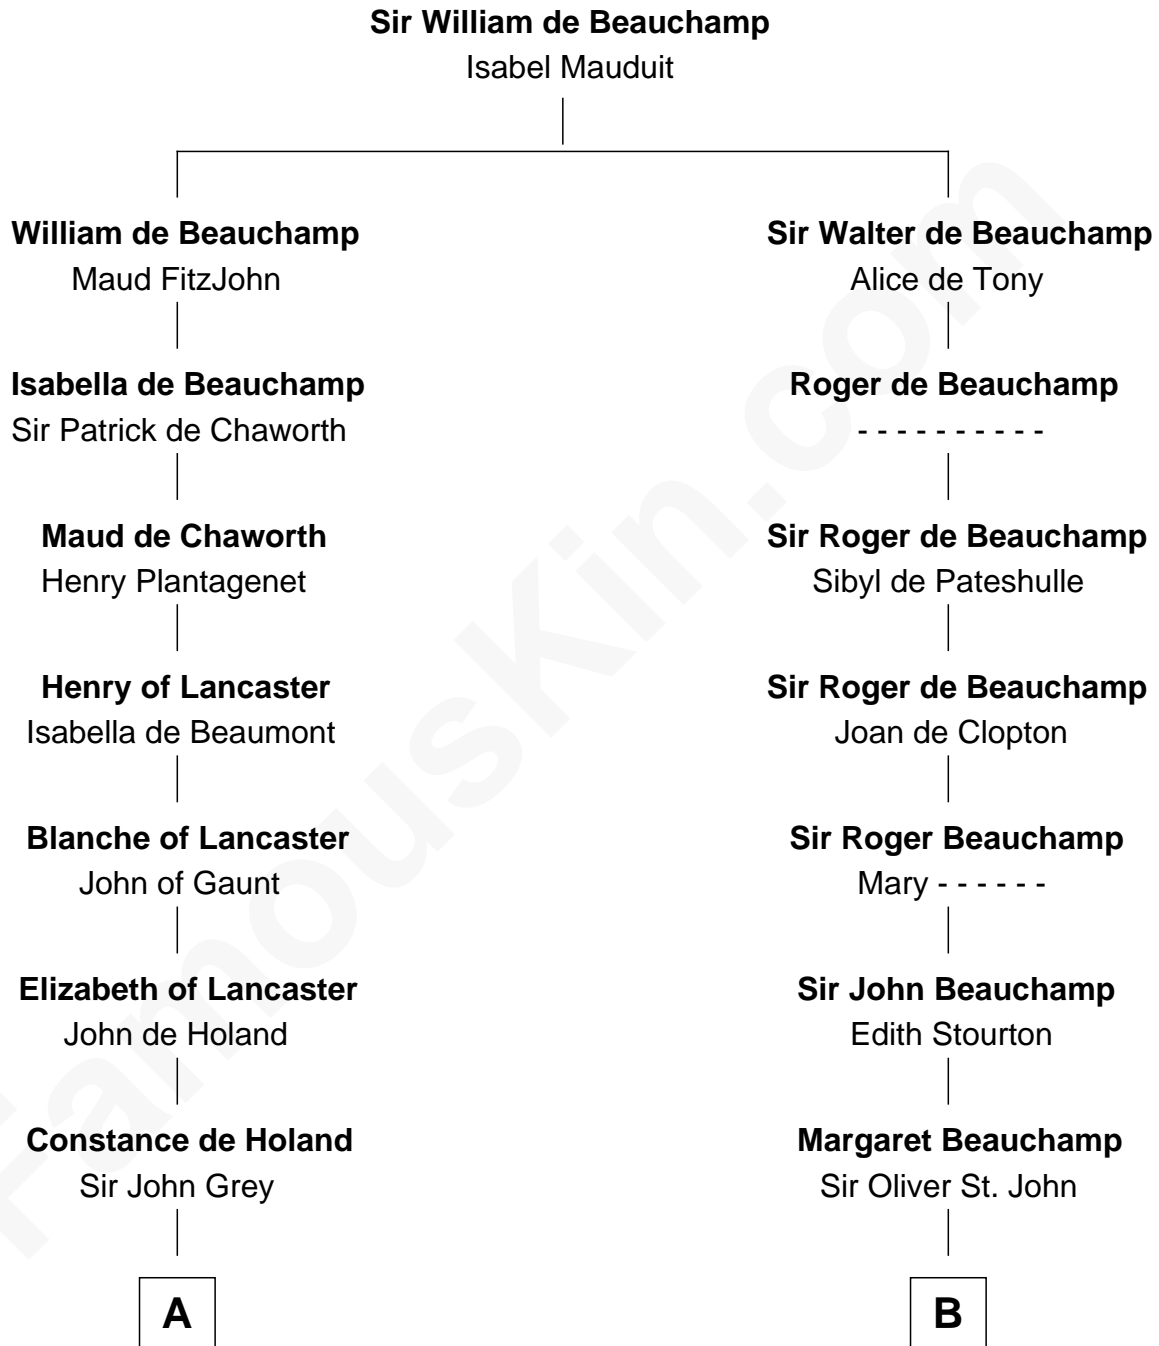

# FamousKin.com Relationship Chart of

**DeWitt Clinton**

*6th Governor of New York*

17th cousin 4 times removed of

**Liz Claiborne**

*Fashion Designer and Founder of Liz Claiborne Inc.*

**C**

**William Charles Cole Claiborne**

Clarisse Duralde

**William Charles Cole Claiborne**

Louise de Balathier

**Fernand Claiborne**

Marie Louise Villeré

**Omer Villere Claiborne**

Carolyn Louise Fenner

**Liz Claiborne**