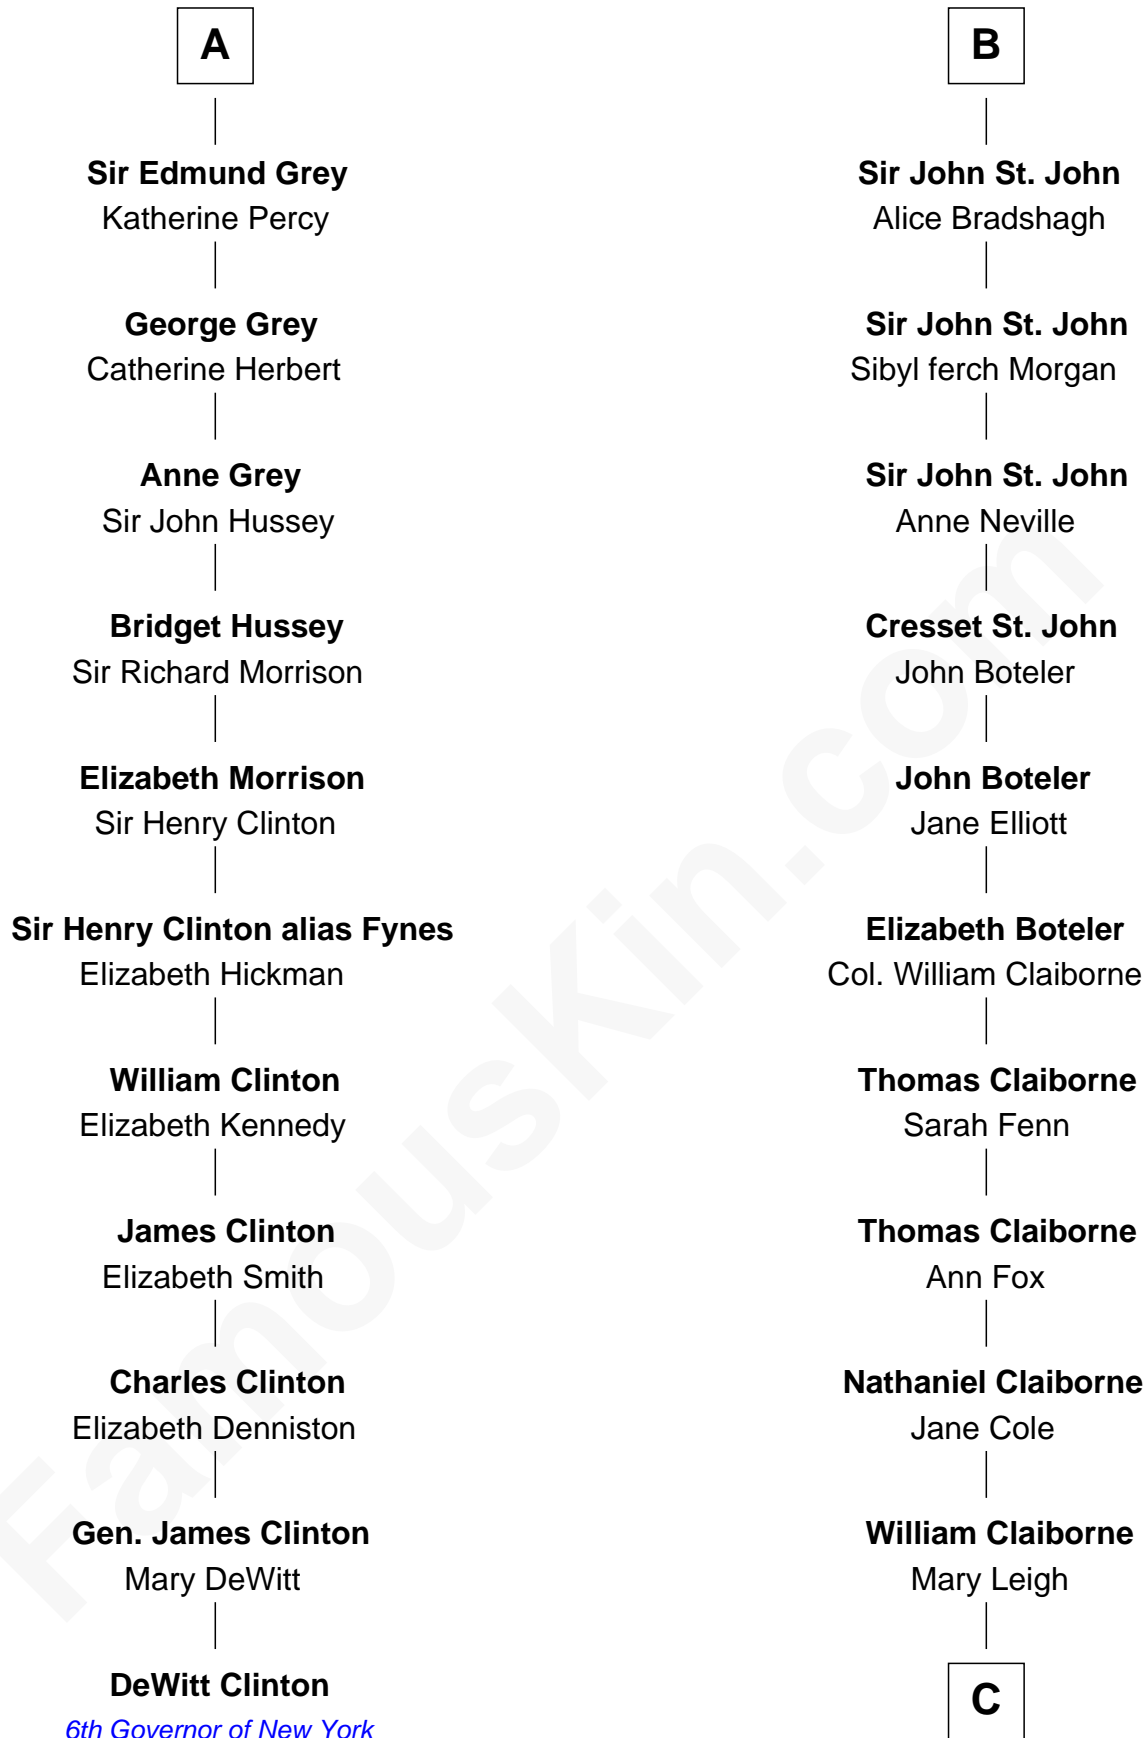

# FamousKin.com Relationship Chart of

**DeWitt Clinton**

*6th Governor of New York*

17th cousin 4 times removed of

**Liz Claiborne**

*Fashion Designer and Founder of Liz Claiborne Inc.*

**C**

**William Charles Cole Claiborne**

Clarisse Duralde

**William Charles Cole Claiborne**

Louise de Balathier

**Fernand Claiborne**

Marie Louise Villeré

**Omer Villere Claiborne**

Carolyn Louise Fenner

**Liz Claiborne**