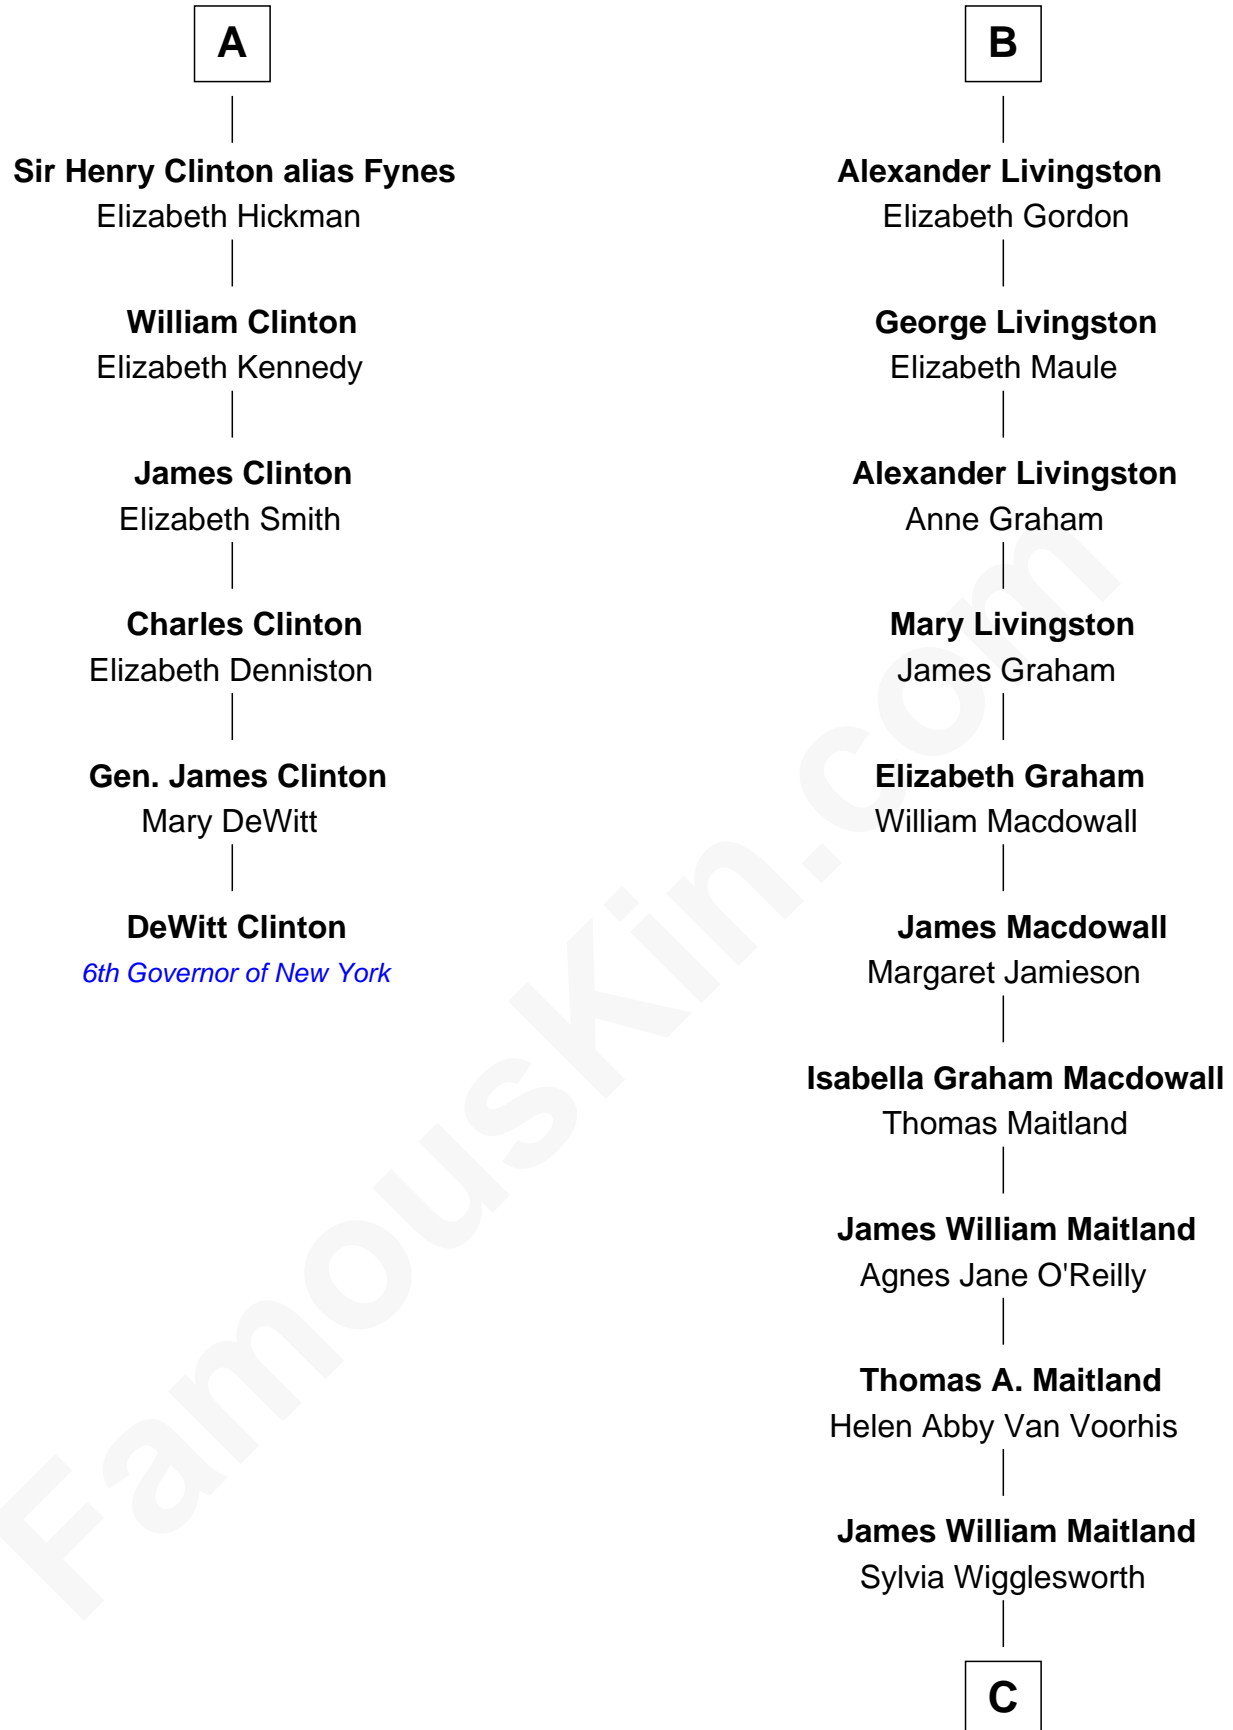

FamousKin.com Relationship Chart of

DeWitt Clinton

6th Governor of New York

12th cousin 6 times removed of

Howard Dean

79th Governor of Vermont

Katherine Roet

John of Gaunt

Margaret de Holand

Joan Beaufort

Sir James Stewart

Sir James Stewart

Margaret - - - - -

Agnes Stewart

James IV, King of Scotland

Janet Stewart

Malcolm Fleming

Agnes Fleming

William Livingston

Alexander Livingston

Eleanor of Hay

B

C

Andrea Belden Maitland

Howard Brush Dean

Howard Dean

79th Governor of Vermont

FamousKin.com