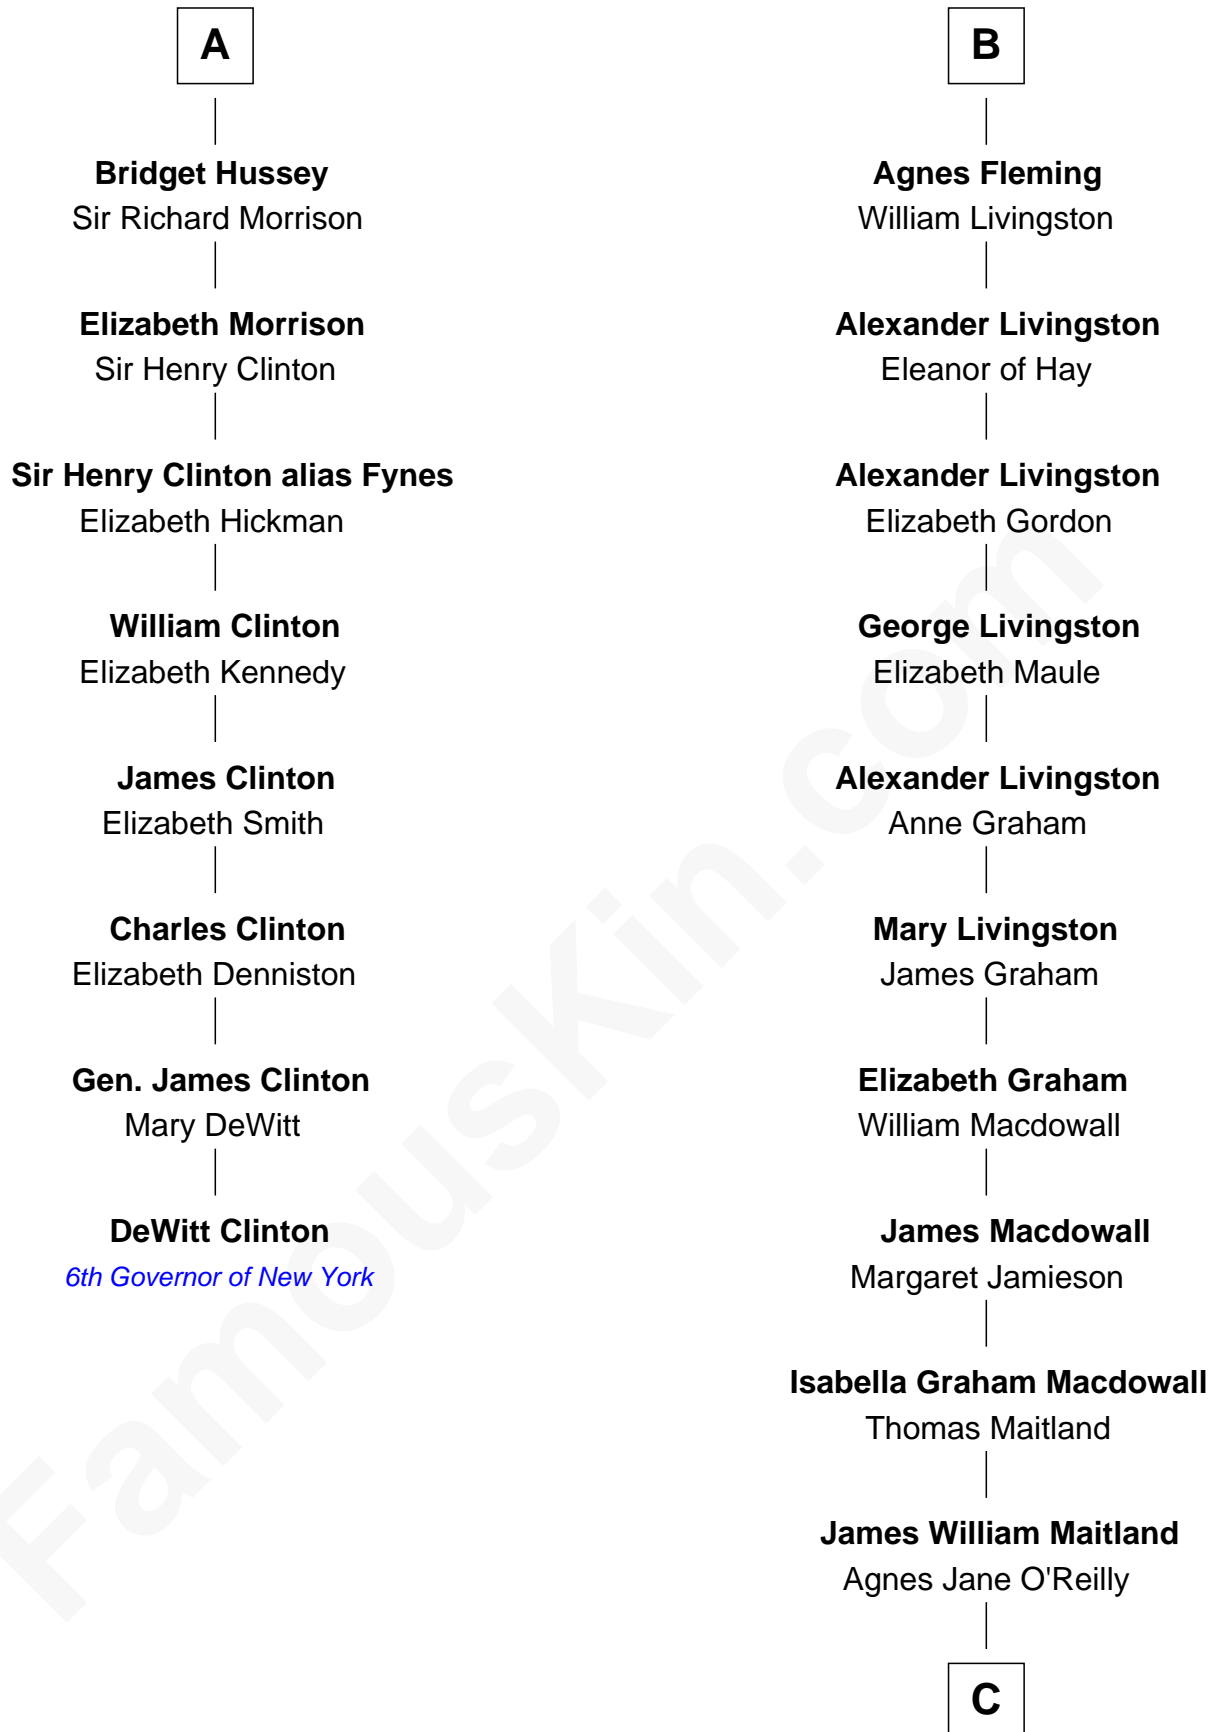

FamousKin.com Relationship Chart of

DeWitt Clinton

6th Governor of New York

14th cousin 6 times removed of

Howard Dean

79th Governor of Vermont

Henry Plantagenet

Maud de Chaworth

Sir Edmund Grey

Katherine Percy

George Grey

Catherine Herbert

Anne Grey

Sir John Hussey

A

Eleanor Plantagenet

Margaret - - - - -

Agnes Stewart

James IV, King of Scotland

Janet Stewart

Malcolm Fleming

B

C

Thomas A. Maitland
Helen Abby Van Voorhis

James William Maitland
Sylvia Wigglesworth

Andrea Belden Maitland
Howard Brush Dean

Howard Dean
79th Governor of Vermont