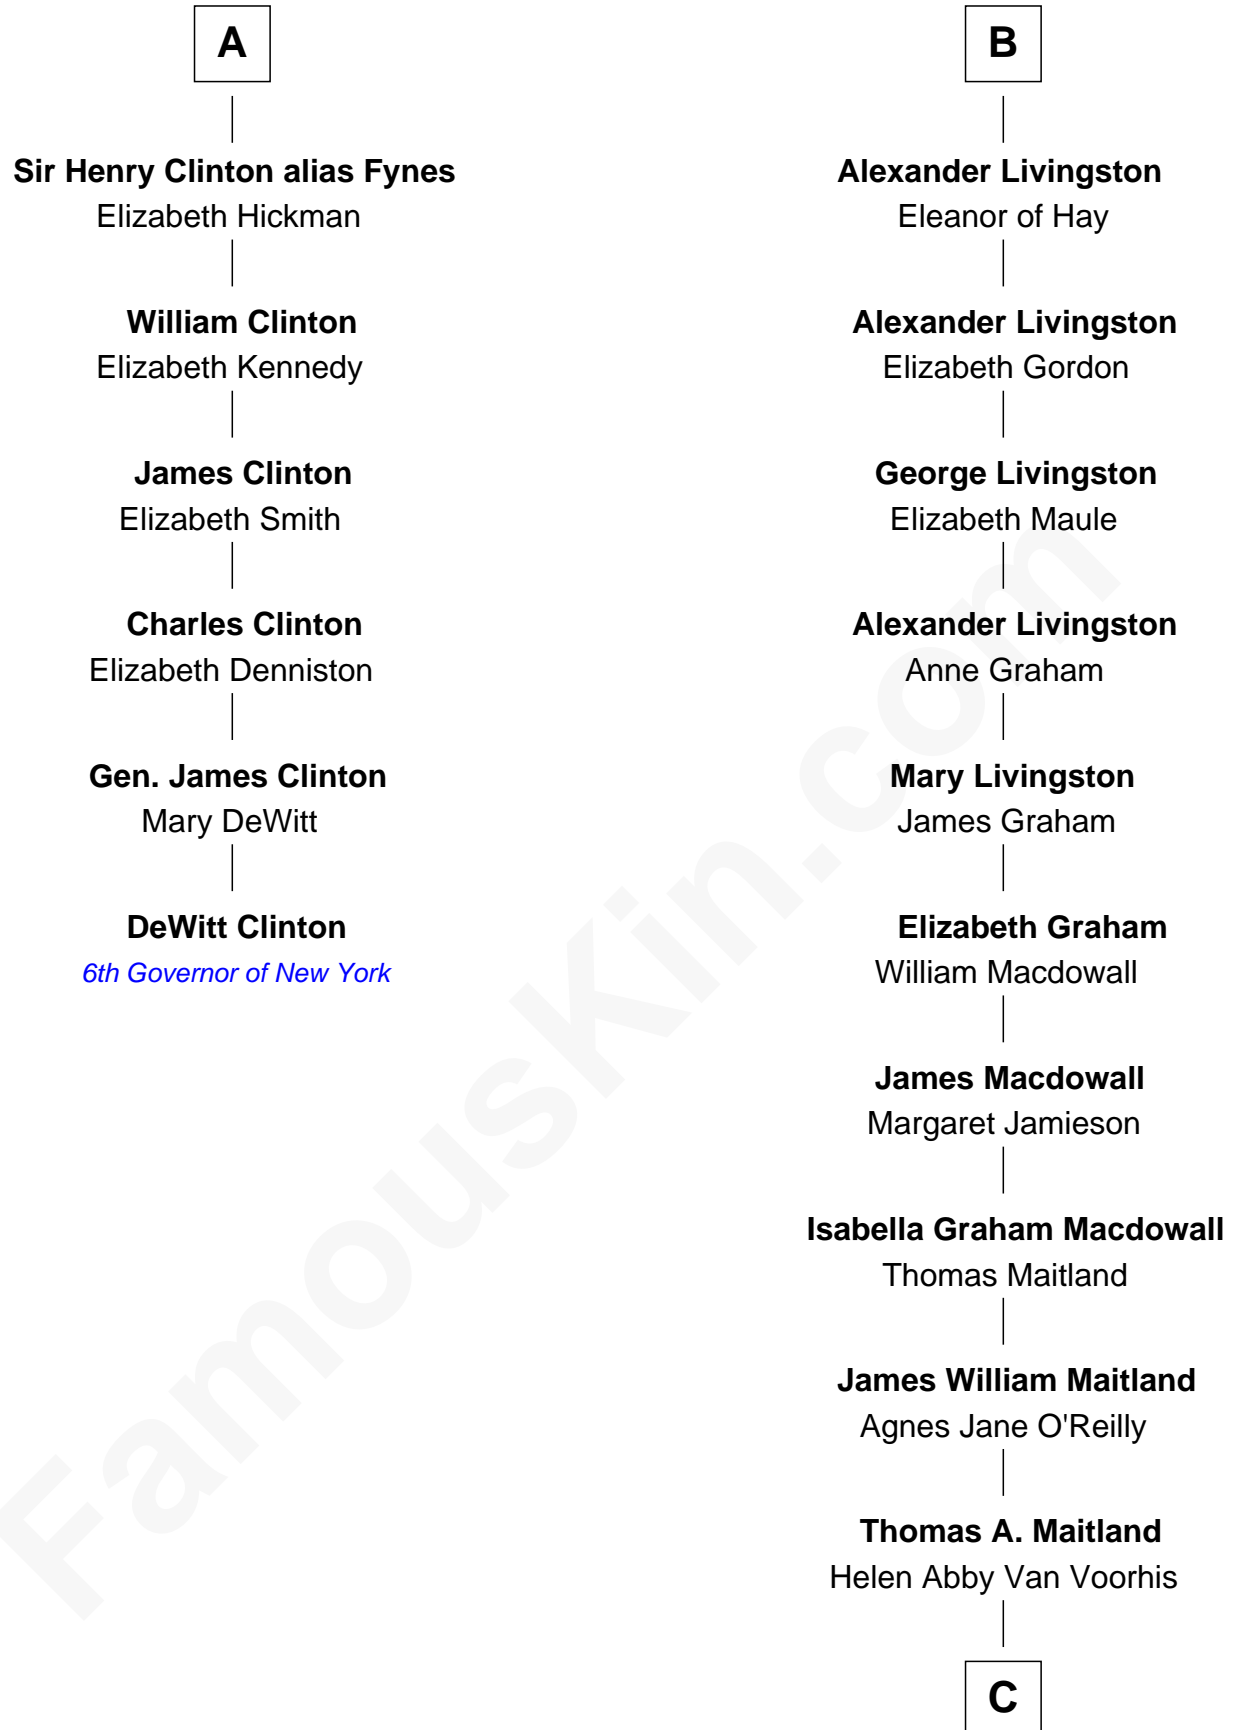

FamousKin.com Relationship Chart of

DeWitt Clinton

6th Governor of New York

12th cousin 7 times removed of

Howard Dean

79th Governor of Vermont

Thomas Holand
Joan Plantagenet

John de Holand
Elizabeth of Lancaster

Constance de Holand
Sir John Grey

Sir Edmund Grey
Katherine Percy

George Grey
Catherine Herbert

Anne Grey
Sir John Hussey

Bridget Hussey
Sir Richard Morrison

Elizabeth Morrison
Sir Henry Clinton

A

Sir Thomas de Holand
Alice Fitzalan

Margaret de Holand
Sir John Beaufort

Joan Beaufort
Sir James Stewart

Sir James Stewart
Margaret - - - - -

Agnes Stewart
James IV, King of Scotland

Janet Stewart
Malcolm Fleming

Agnes Fleming
William Livingston

B

C

James William Maitland

Sylvia Wigglesworth

Andrea Belden Maitland

Howard Brush Dean

Howard Dean

79th Governor of Vermont