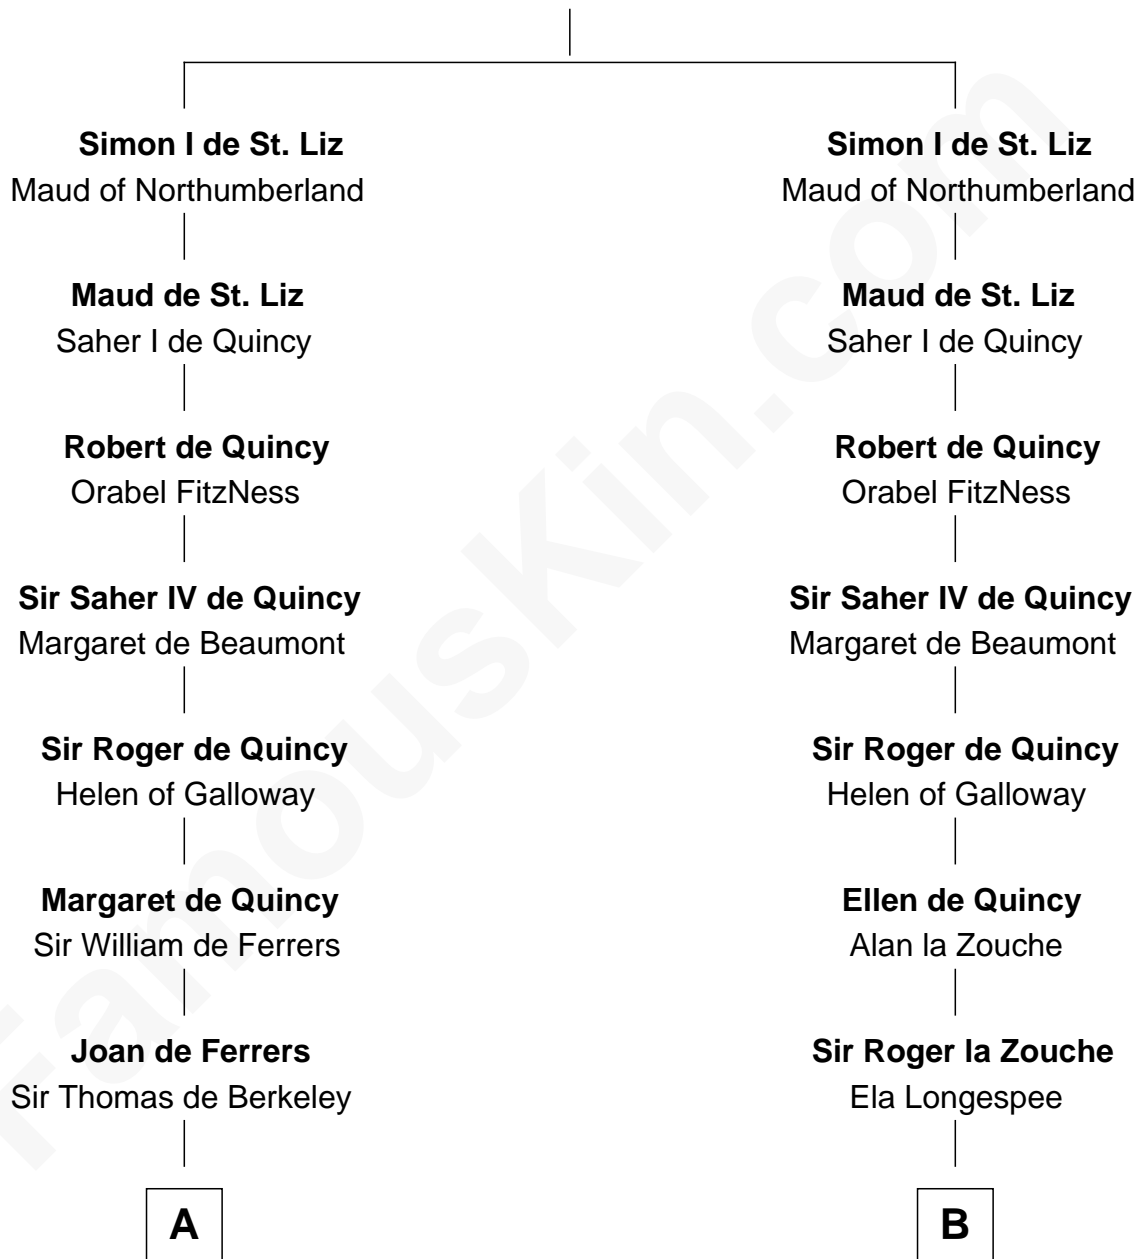

FamousKin.com Relationship Chart of

DeWitt Clinton

6th Governor of New York

21st cousin of

Patrick Henry

1st and 6th Governor of Virginia

Norman Ranulf

C

William Clinton
Elizabeth Kennedy

James Clinton
Elizabeth Smith

Charles Clinton
Elizabeth Denniston

Gen. James Clinton
Mary DeWitt

DeWitt Clinton
6th Governor of New York

D

William Robertson
Isabel Petrie

William Robertson
Margaret Mitchell