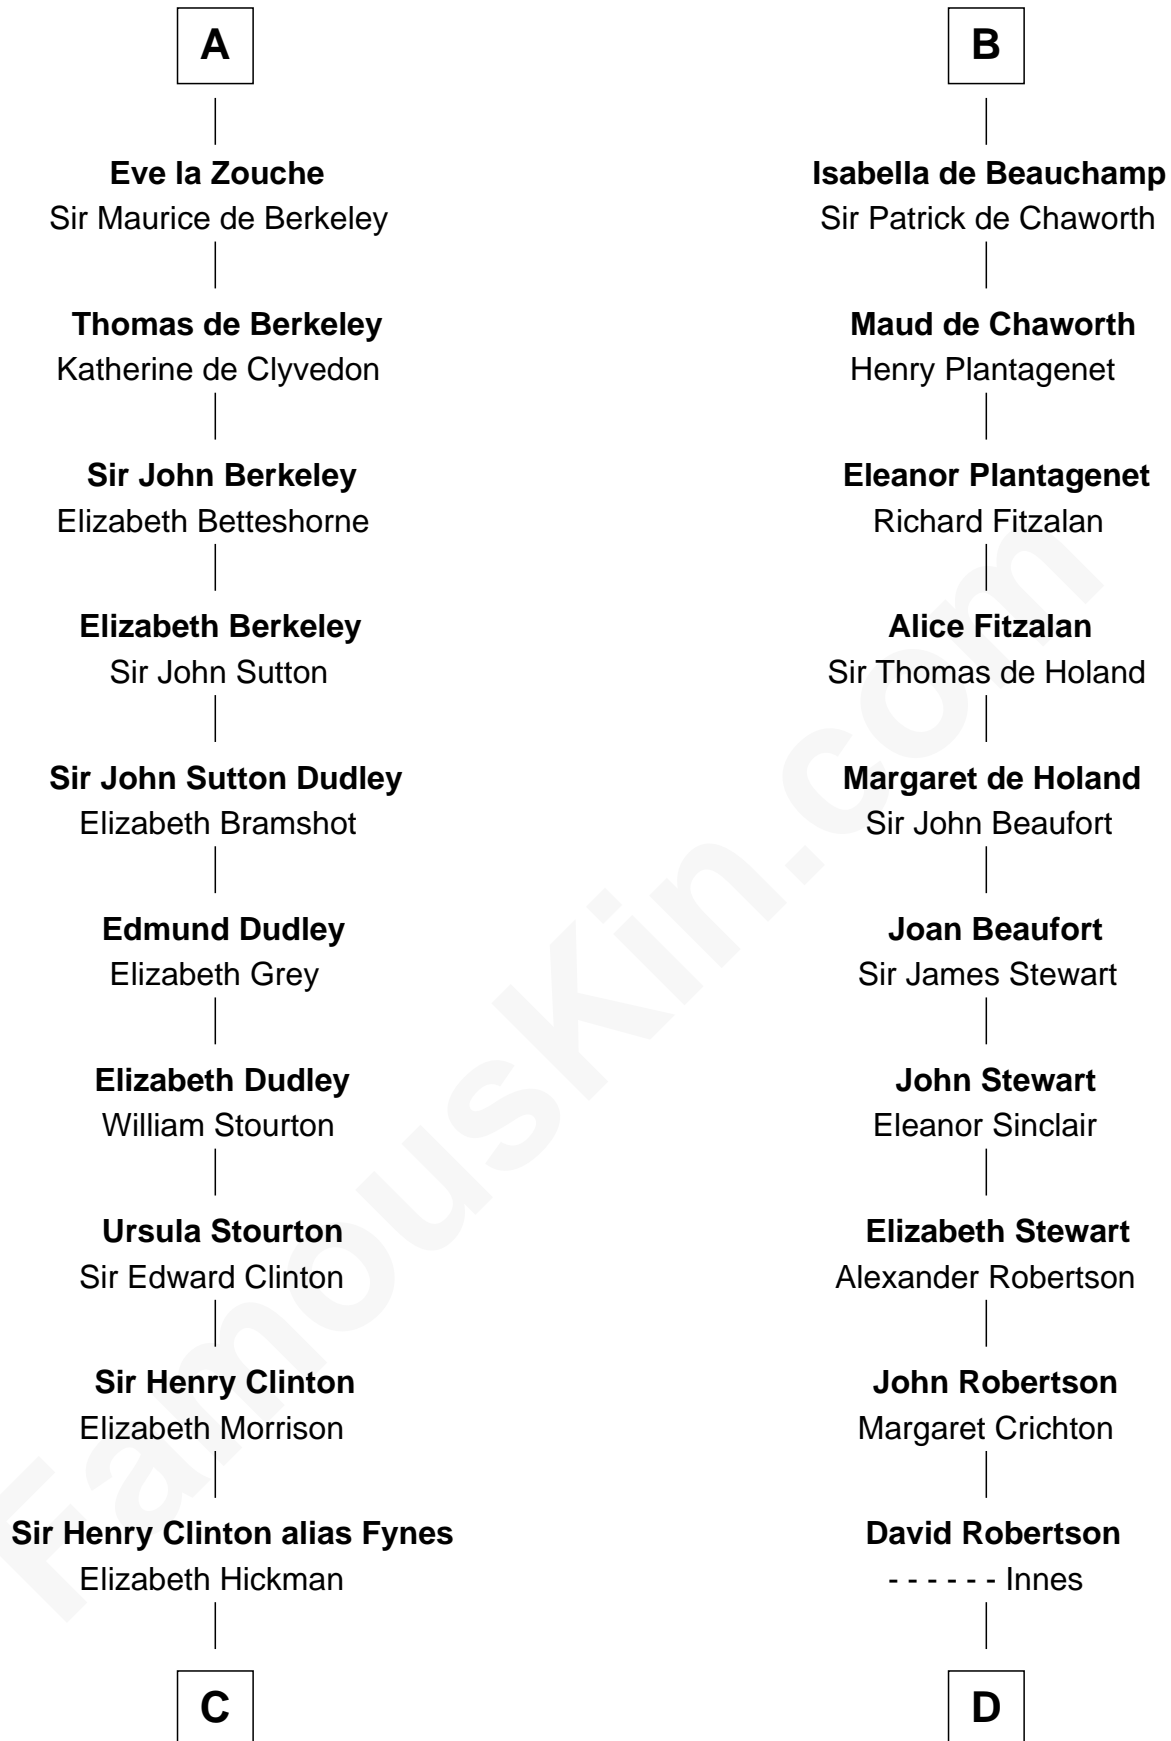

FamousKin.com Relationship Chart of

DeWitt Clinton

6th Governor of New York

21st cousin of

Patrick Henry

1st and 6th Governor of Virginia

Gilla Comgaill O'Toole
Sadhb Mael Morda O'Domnail

Muitchertach O'Toole
Cacht Inion Loigsig O'Morda

Mor O'Toole
Dermot MacMurrough

Aoife MacMurrough
Richard de Clare

Isabel de Clare
Sir William Marshal

Eva Marshal
William de Braiose

Eve de Braiose
Sir William de Cantilupe

Milicent de Cantilupe
Eudo la Zouche

A

Muitchertach O'Toole
Cacht Inion Loigsig O'Morda

Mor O'Toole
Dermot MacMurrough

Aoife MacMurrough
Richard de Clare

Isabel de Clare
Sir William Marshal

Maud Marshal
Hugh le Bigod

Isabel le Bigod
Sir John FitzGeoffrey

Maud FitzJohn
William de Beauchamp

B

C

William Clinton
Elizabeth Kennedy

James Clinton
Elizabeth Smith

Charles Clinton
Elizabeth Denniston

Gen. James Clinton
Mary DeWitt

DeWitt Clinton
6th Governor of New York