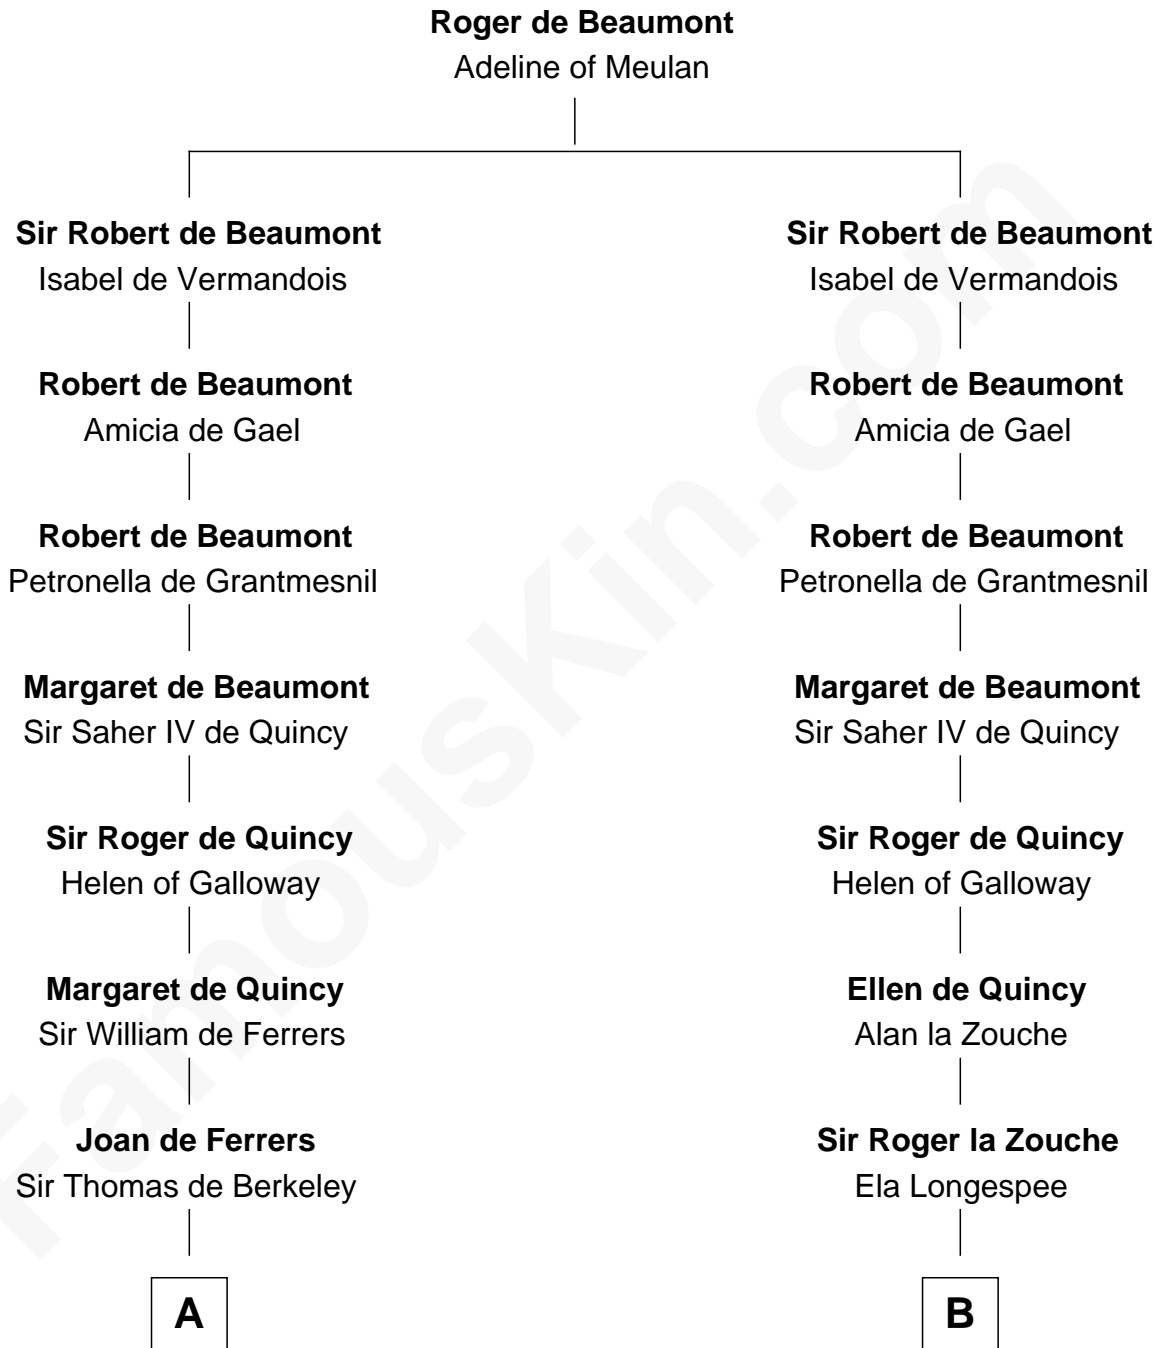

# FamousKin.com Relationship Chart of

**DeWitt Clinton**

*6th Governor of New York*

21st cousin of

**Patrick Henry**

*1st and 6th Governor of Virginia*

**C**

**William Clinton**  
Elizabeth Kennedy

**James Clinton**  
Elizabeth Smith

**Charles Clinton**  
Elizabeth Denniston

**Gen. James Clinton**  
Mary DeWitt

**DeWitt Clinton**  
*6th Governor of New York*

**D**

**William Robertson**  
Isabel Petrie

**William Robertson**  
Margaret Mitchell

**Jean Robertson**  
Alexander Henry

**John Henry**  
Mrs. Sarah Winston Syme

**Patrick Henry**  
*1st & 6th Gov. of Virginia*

FamousKin.com