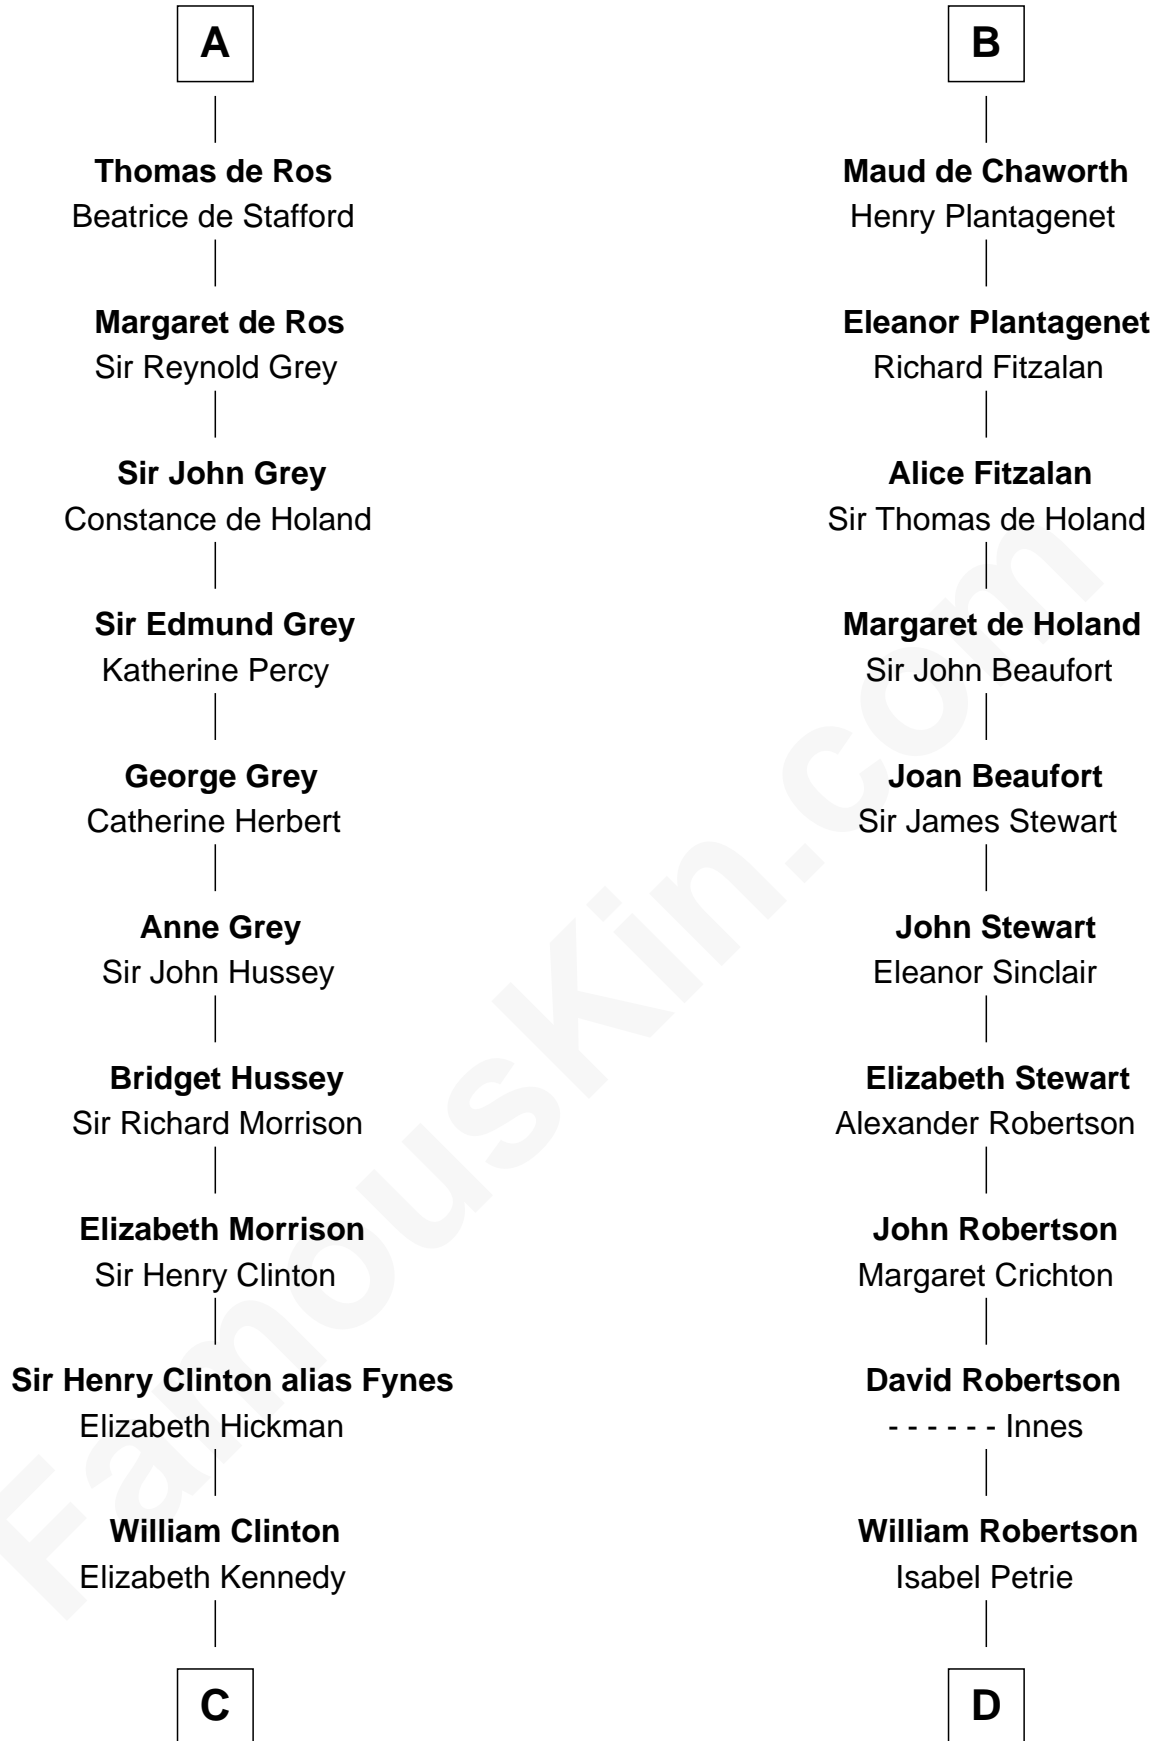

# FamousKin.com Relationship Chart of

**DeWitt Clinton**

*6th Governor of New York*

20th cousin of

**Patrick Henry**

*1st and 6th Governor of Virginia*

**Richard Fitzgilbert**

Rohese Giffard

**C**

**James Clinton**  
Elizabeth Smith

**Charles Clinton**  
Elizabeth Denniston

**Gen. James Clinton**  
Mary DeWitt

**DeWitt Clinton**  
*6th Governor of New York*

**D**

**William Robertson**  
Margaret Mitchell

**Jean Robertson**  
Alexander Henry

**John Henry**  
Mrs. Sarah Winston Syme

**Patrick Henry**  
*1st & 6th Gov. of Virginia*

FamousKin.com