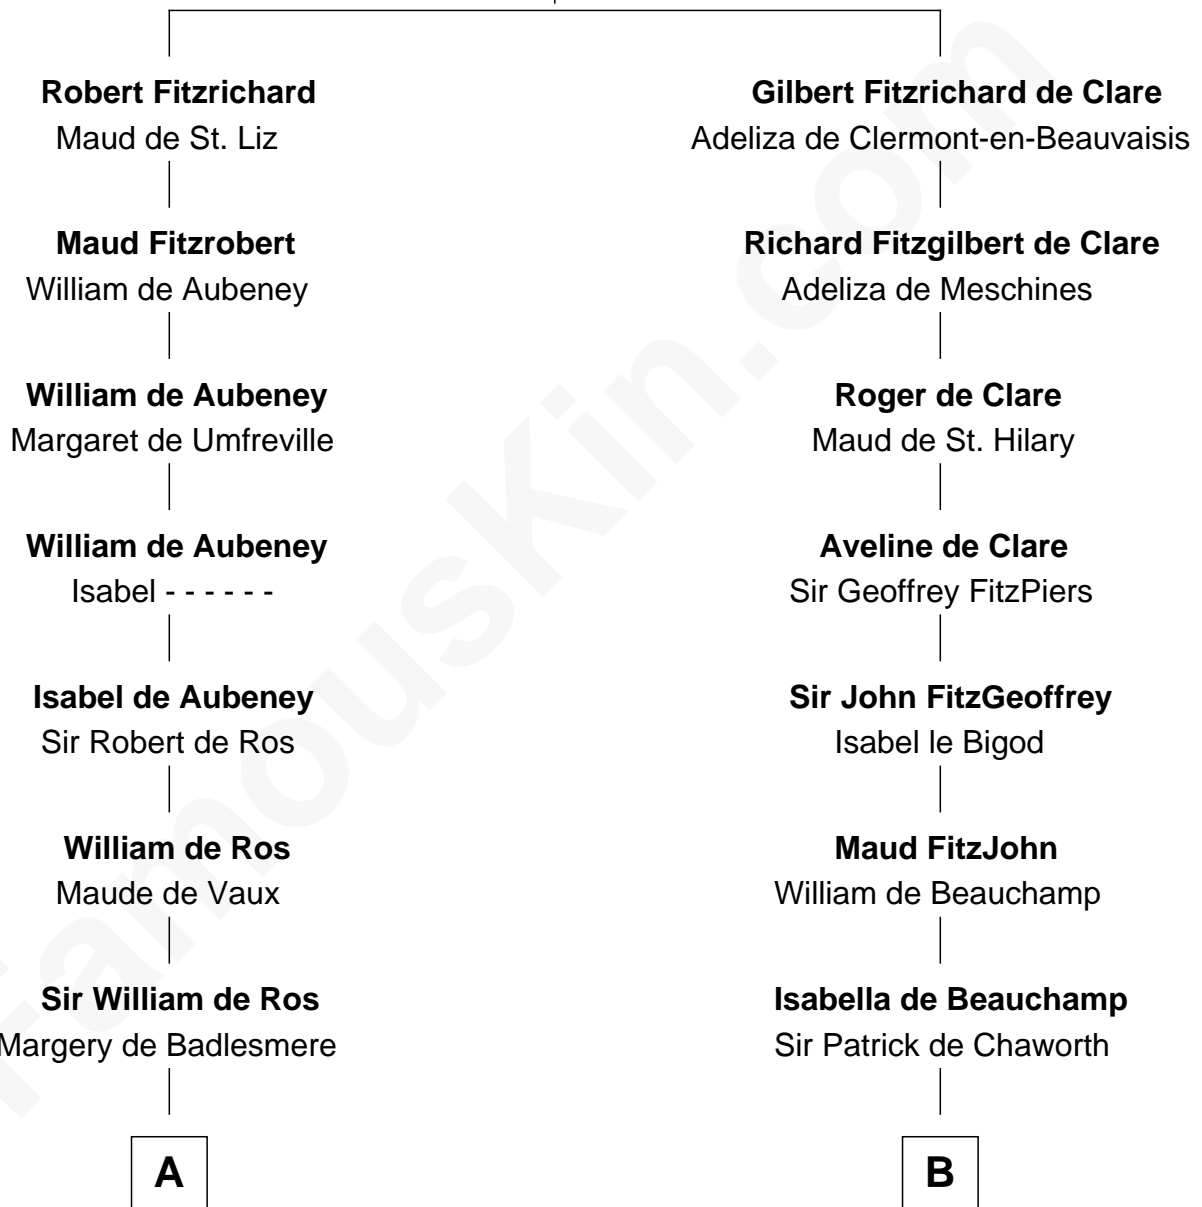

# FamousKin.com Relationship Chart of

**DeWitt Clinton**

*6th Governor of New York*

20th cousin of

**Patrick Henry**

*1st and 6th Governor of Virginia*

**Richard Fitzgilbert**

Rohese Giffard

**C**

**James Clinton**  
Elizabeth Smith

**Charles Clinton**  
Elizabeth Denniston

**Gen. James Clinton**  
Mary DeWitt

**DeWitt Clinton**  
*6th Governor of New York*

**D**

**William Robertson**  
Margaret Mitchell