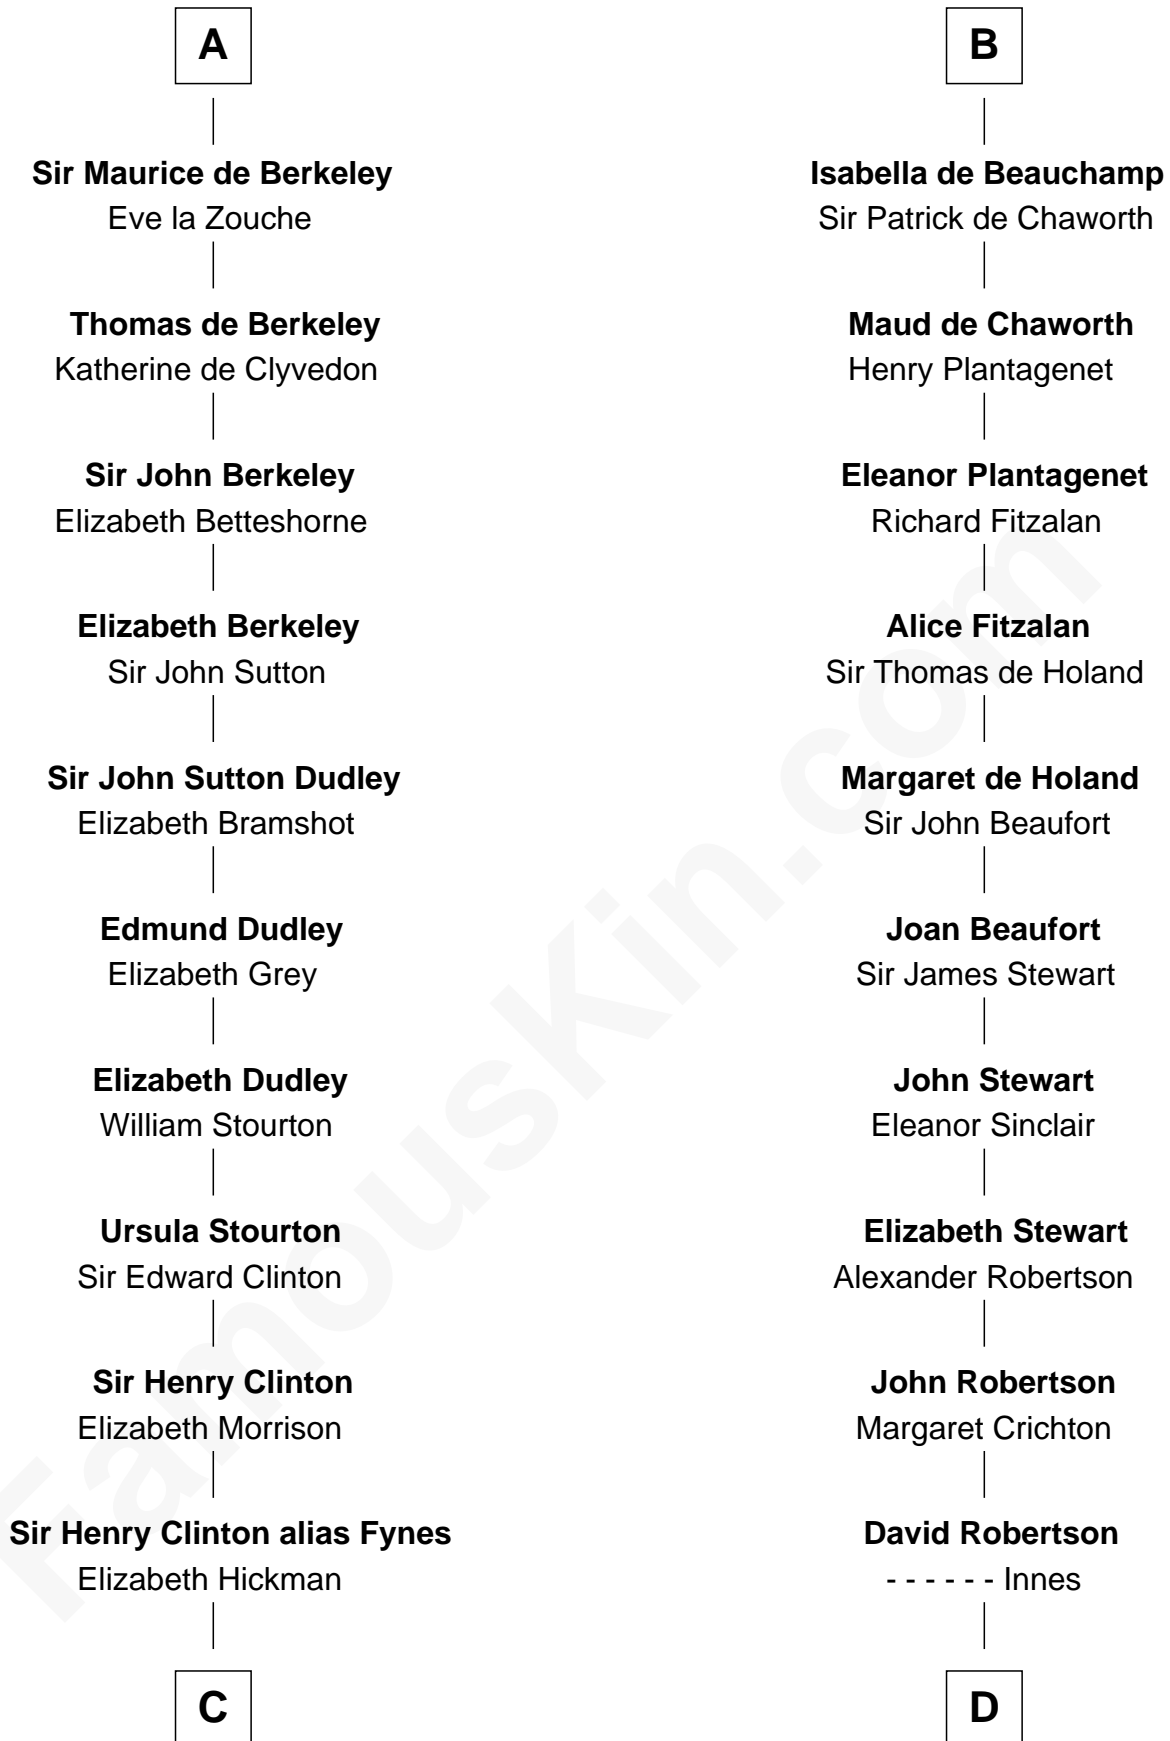

# FamousKin.com Relationship Chart of

**DeWitt Clinton**

*6th Governor of New York*

21st cousin of

**Patrick Henry**

*1st and 6th Governor of Virginia*

**Richard Goz**

**C**

**William Clinton**  
Elizabeth Kennedy

**James Clinton**  
Elizabeth Smith

**Charles Clinton**  
Elizabeth Denniston

**Gen. James Clinton**  
Mary DeWitt

**DeWitt Clinton**  
*6th Governor of New York*

**D**

**William Robertson**  
Isabel Petrie

**William Robertson**  
Margaret Mitchell

**Jean Robertson**  
Alexander Henry

**John Henry**  
Mrs. Sarah Winston Syme

**Patrick Henry**  
*1st & 6th Gov. of Virginia*