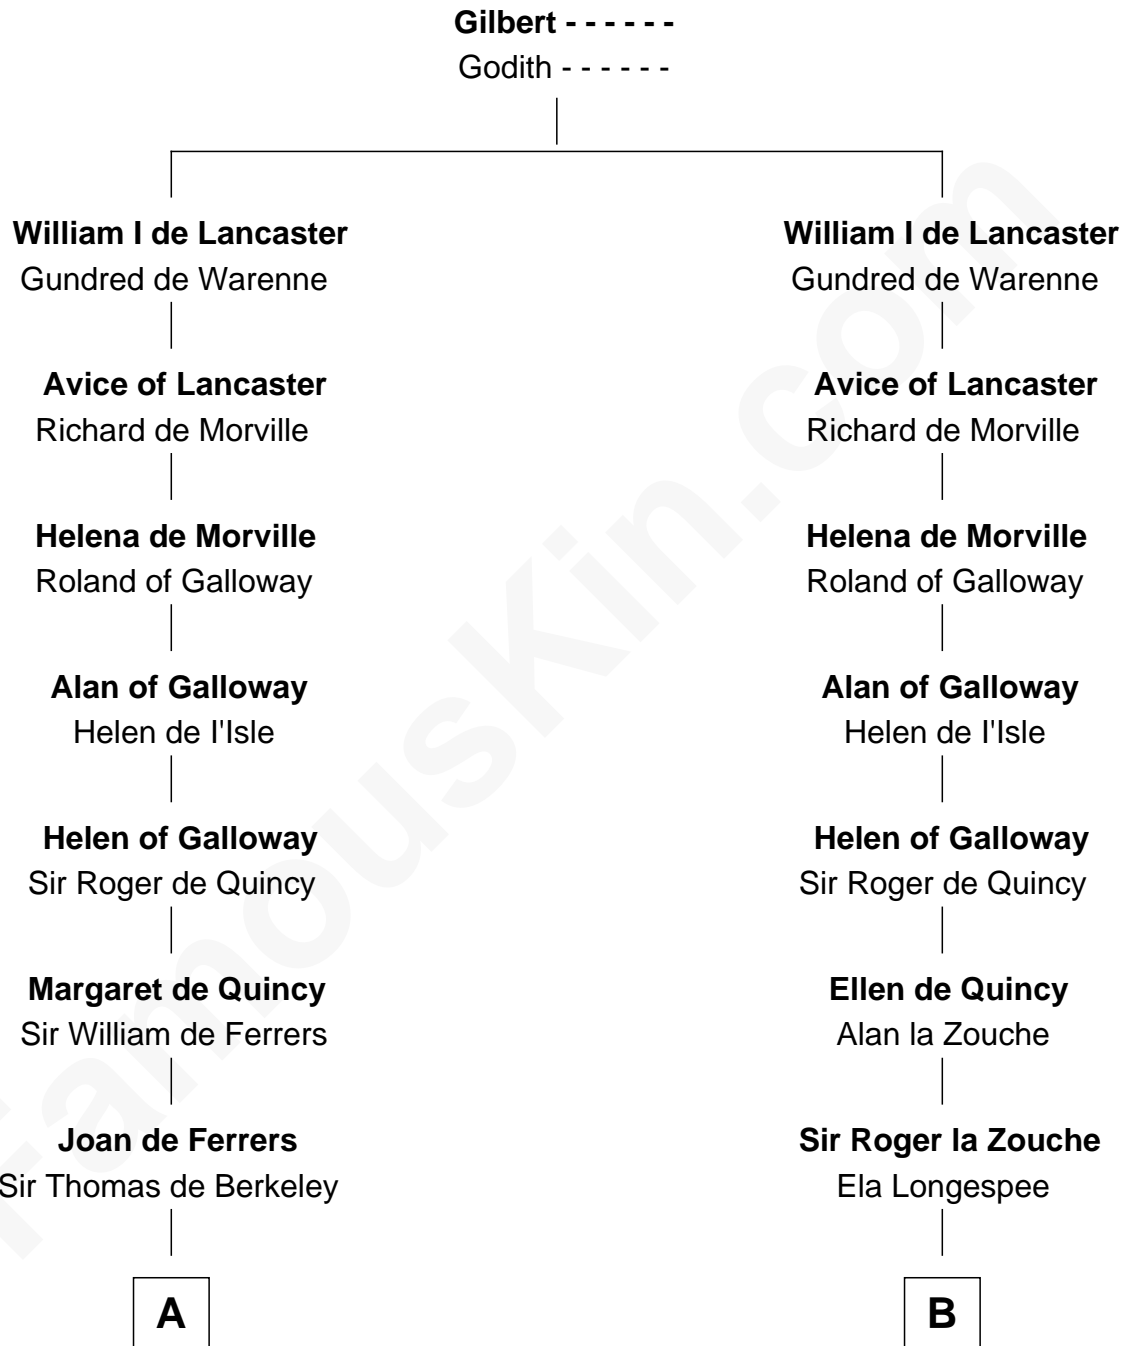

FamousKin.com Relationship Chart of

DeWitt Clinton

6th Governor of New York

21st cousin of

Patrick Henry

1st and 6th Governor of Virginia

C

William Clinton
Elizabeth Kennedy

James Clinton
Elizabeth Smith

Charles Clinton
Elizabeth Denniston

Gen. James Clinton
Mary DeWitt

DeWitt Clinton
6th Governor of New York

D

William Robertson
Isabel Petrie

William Robertson
Margaret Mitchell