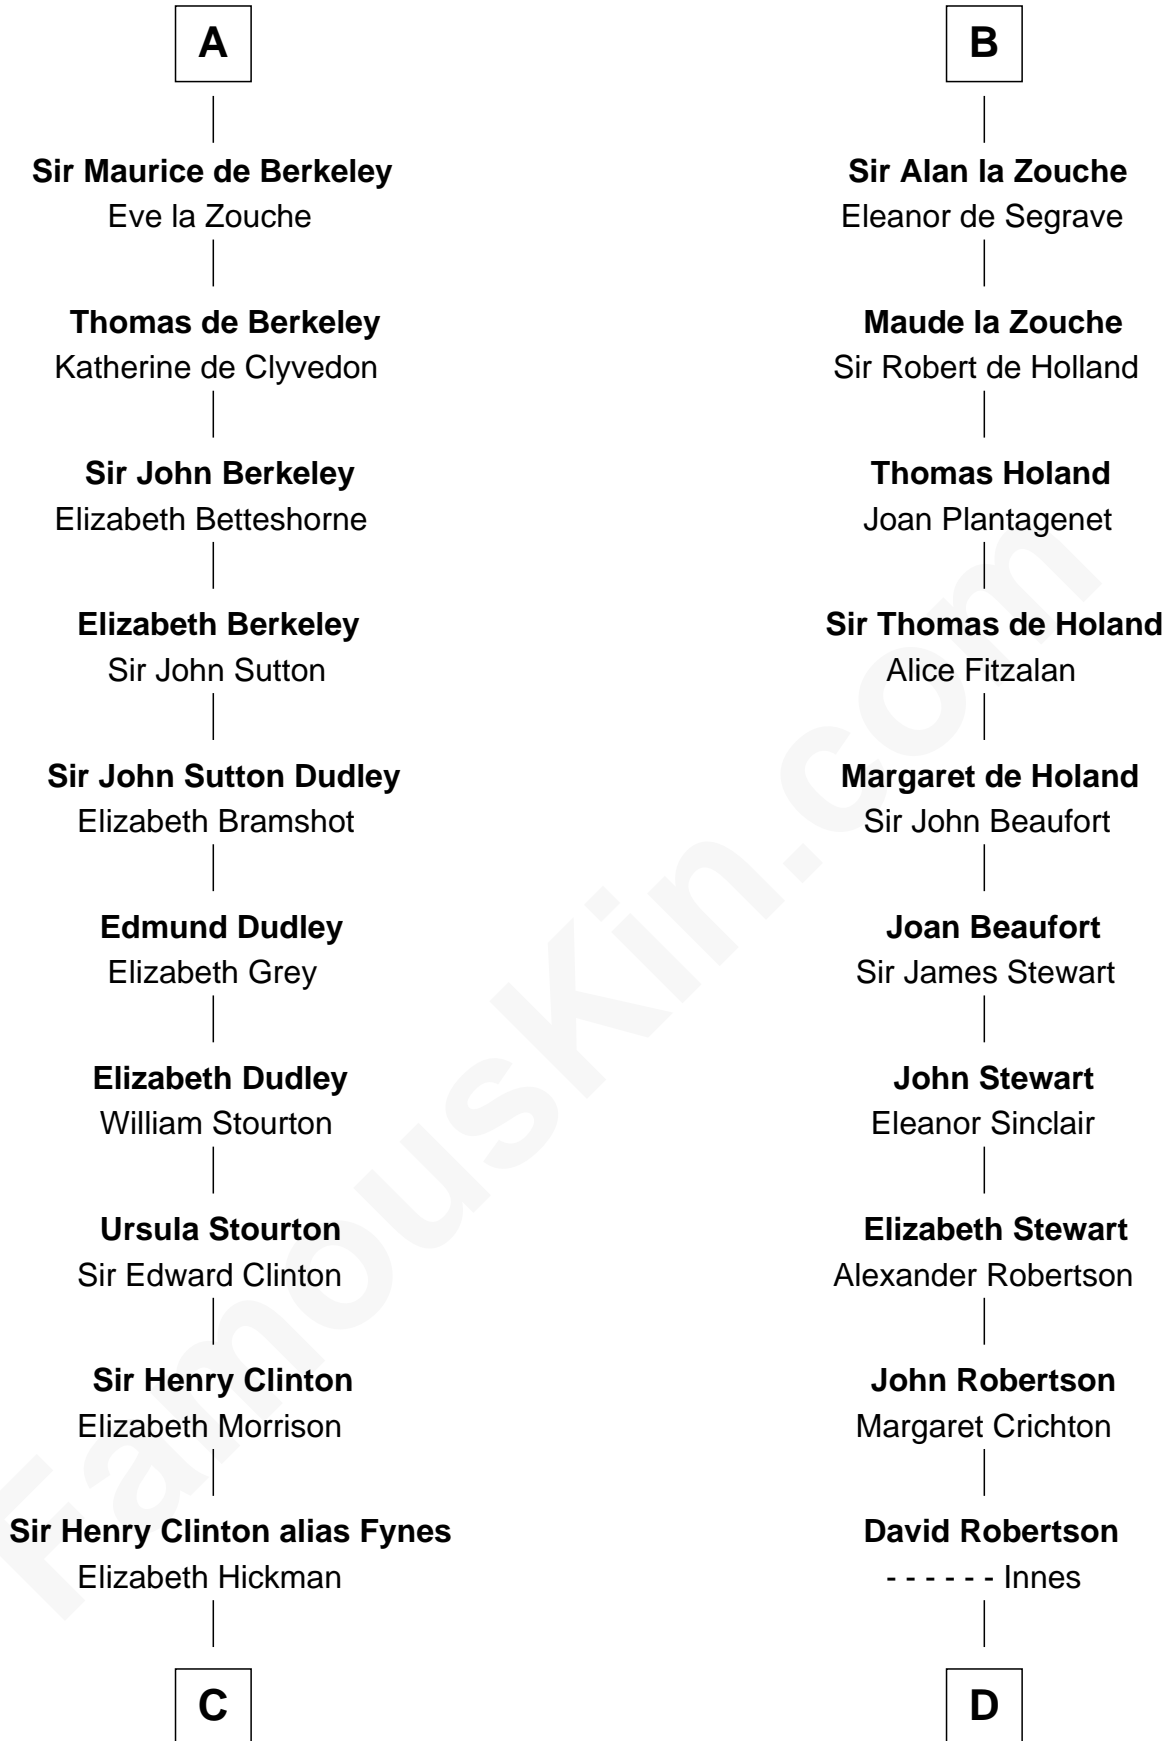

FamousKin.com Relationship Chart of

DeWitt Clinton

6th Governor of New York

21st cousin of

Patrick Henry

1st and 6th Governor of Virginia

C

William Clinton
Elizabeth Kennedy

James Clinton
Elizabeth Smith

Charles Clinton
Elizabeth Denniston

Gen. James Clinton
Mary DeWitt

DeWitt Clinton
6th Governor of New York

D

William Robertson
Isabel Petrie

William Robertson
Margaret Mitchell