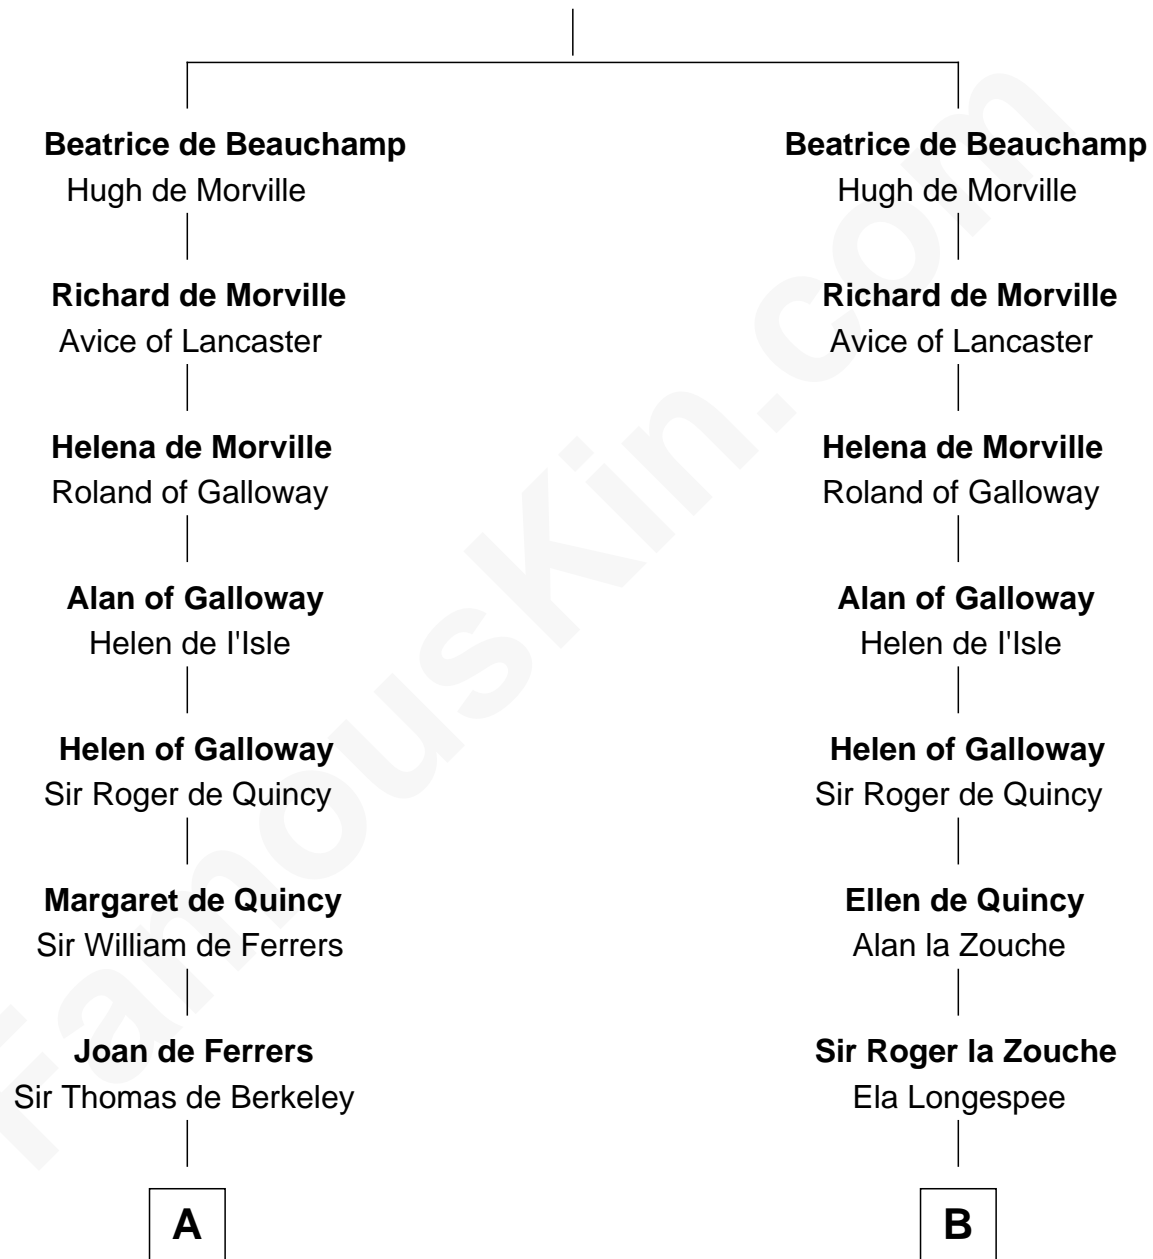

# FamousKin.com Relationship Chart of

**DeWitt Clinton**

*6th Governor of New York*

21st cousin of

**Patrick Henry**

*1st and 6th Governor of Virginia*

**Robert de Beauchamp**

**C**

**William Clinton**  
Elizabeth Kennedy

**James Clinton**  
Elizabeth Smith

**Charles Clinton**  
Elizabeth Denniston

**Gen. James Clinton**  
Mary DeWitt

**DeWitt Clinton**  
*6th Governor of New York*

**D**

**William Robertson**  
Isabel Petrie

**William Robertson**  
Margaret Mitchell

**Jean Robertson**  
Alexander Henry

**John Henry**  
Mrs. Sarah Winston Syme

**Patrick Henry**  
*1st & 6th Gov. of Virginia*