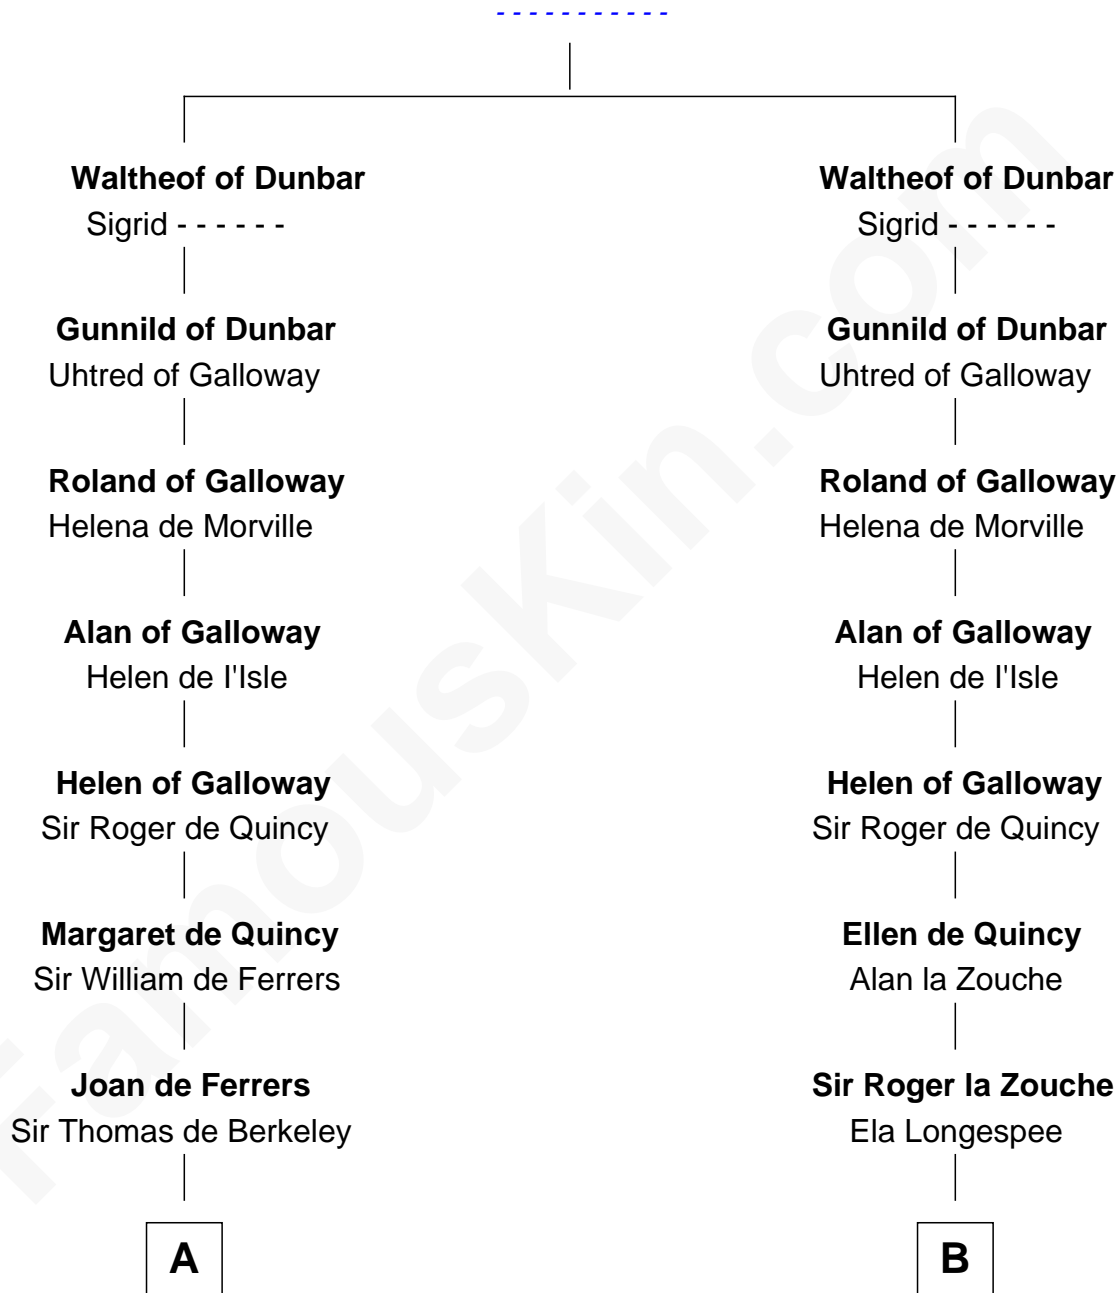

FamousKin.com Relationship Chart of

DeWitt Clinton

6th Governor of New York

21st cousin of

Patrick Henry

1st and 6th Governor of Virginia

Gospatric I of Northumbria

C

William Clinton
Elizabeth Kennedy

James Clinton
Elizabeth Smith

Charles Clinton
Elizabeth Denniston

Gen. James Clinton
Mary DeWitt

DeWitt Clinton
6th Governor of New York

D

William Robertson
Isabel Petrie

William Robertson
Margaret Mitchell