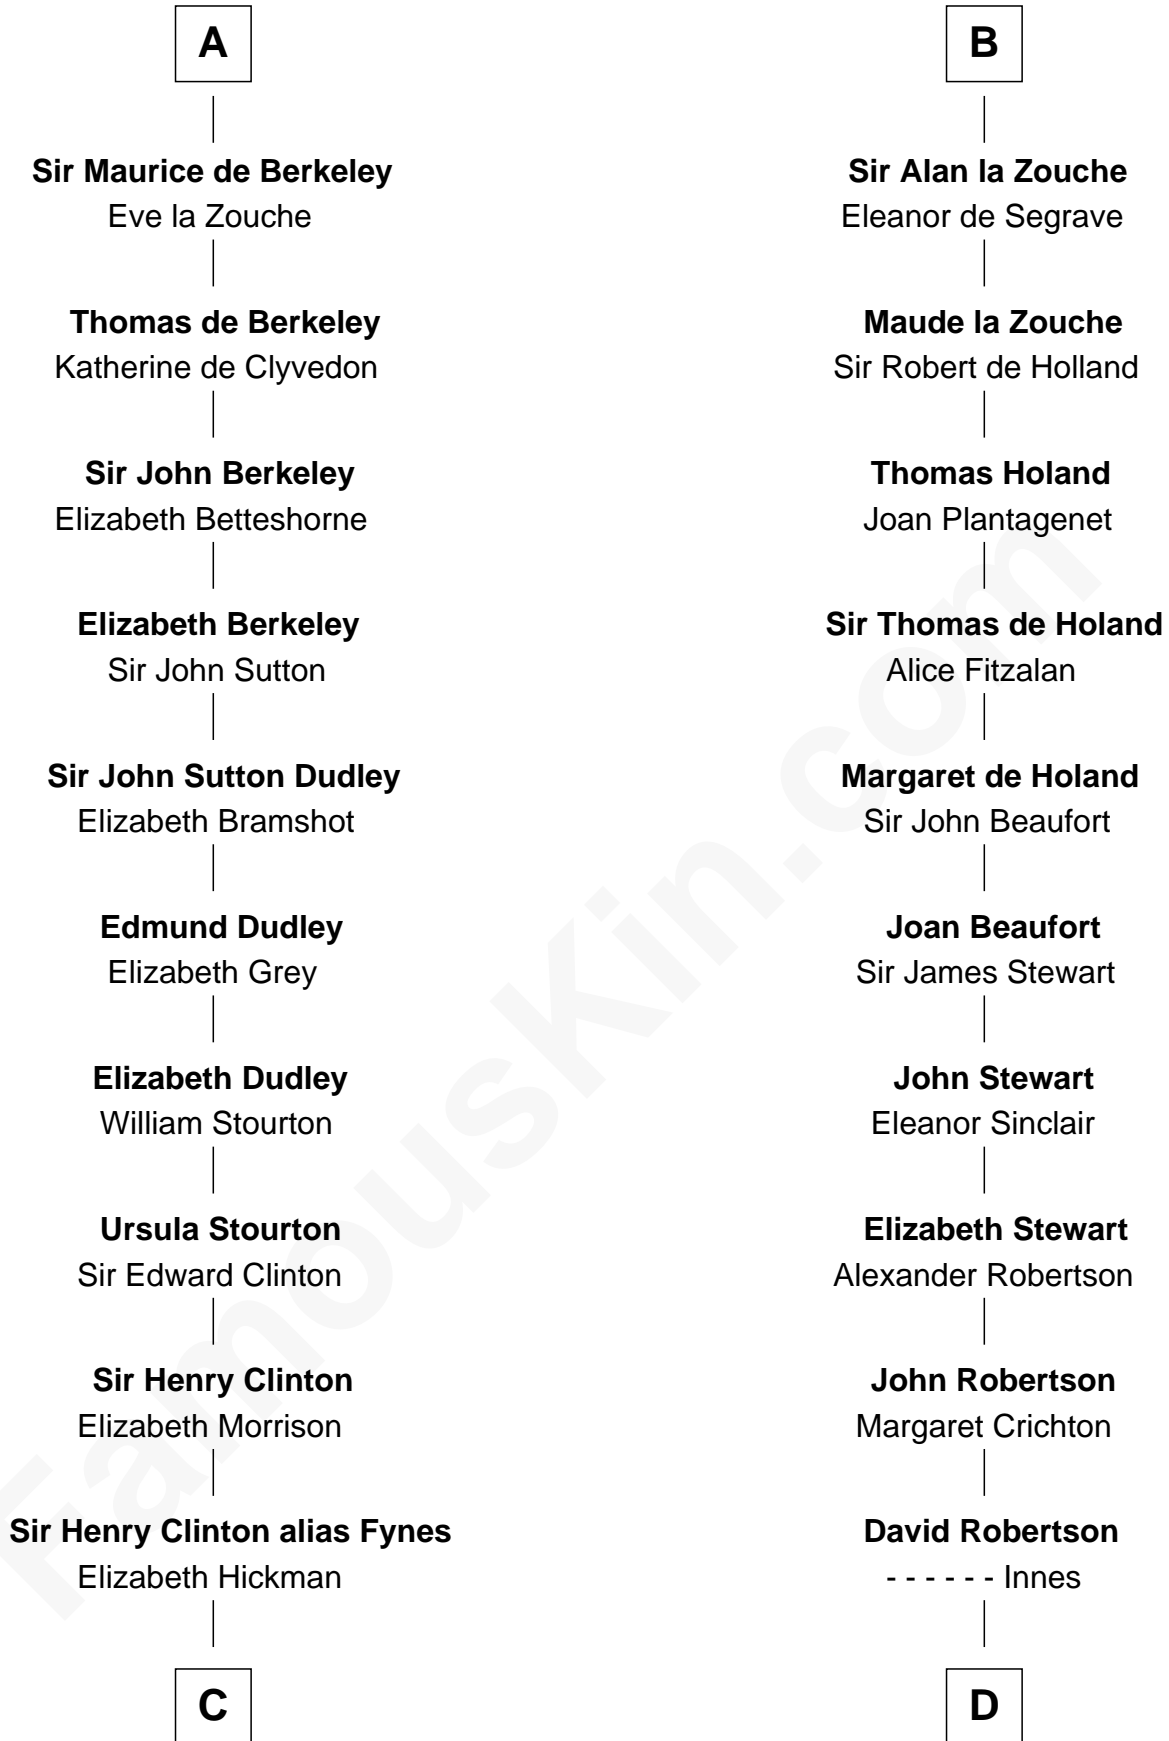

FamousKin.com Relationship Chart of

DeWitt Clinton

6th Governor of New York

21st cousin of

Patrick Henry

1st and 6th Governor of Virginia

Gospatric I of Northumbria

C

William Clinton
Elizabeth Kennedy

James Clinton
Elizabeth Smith

Charles Clinton
Elizabeth Denniston

Gen. James Clinton
Mary DeWitt

DeWitt Clinton
6th Governor of New York

D

William Robertson
Isabel Petrie

William Robertson
Margaret Mitchell