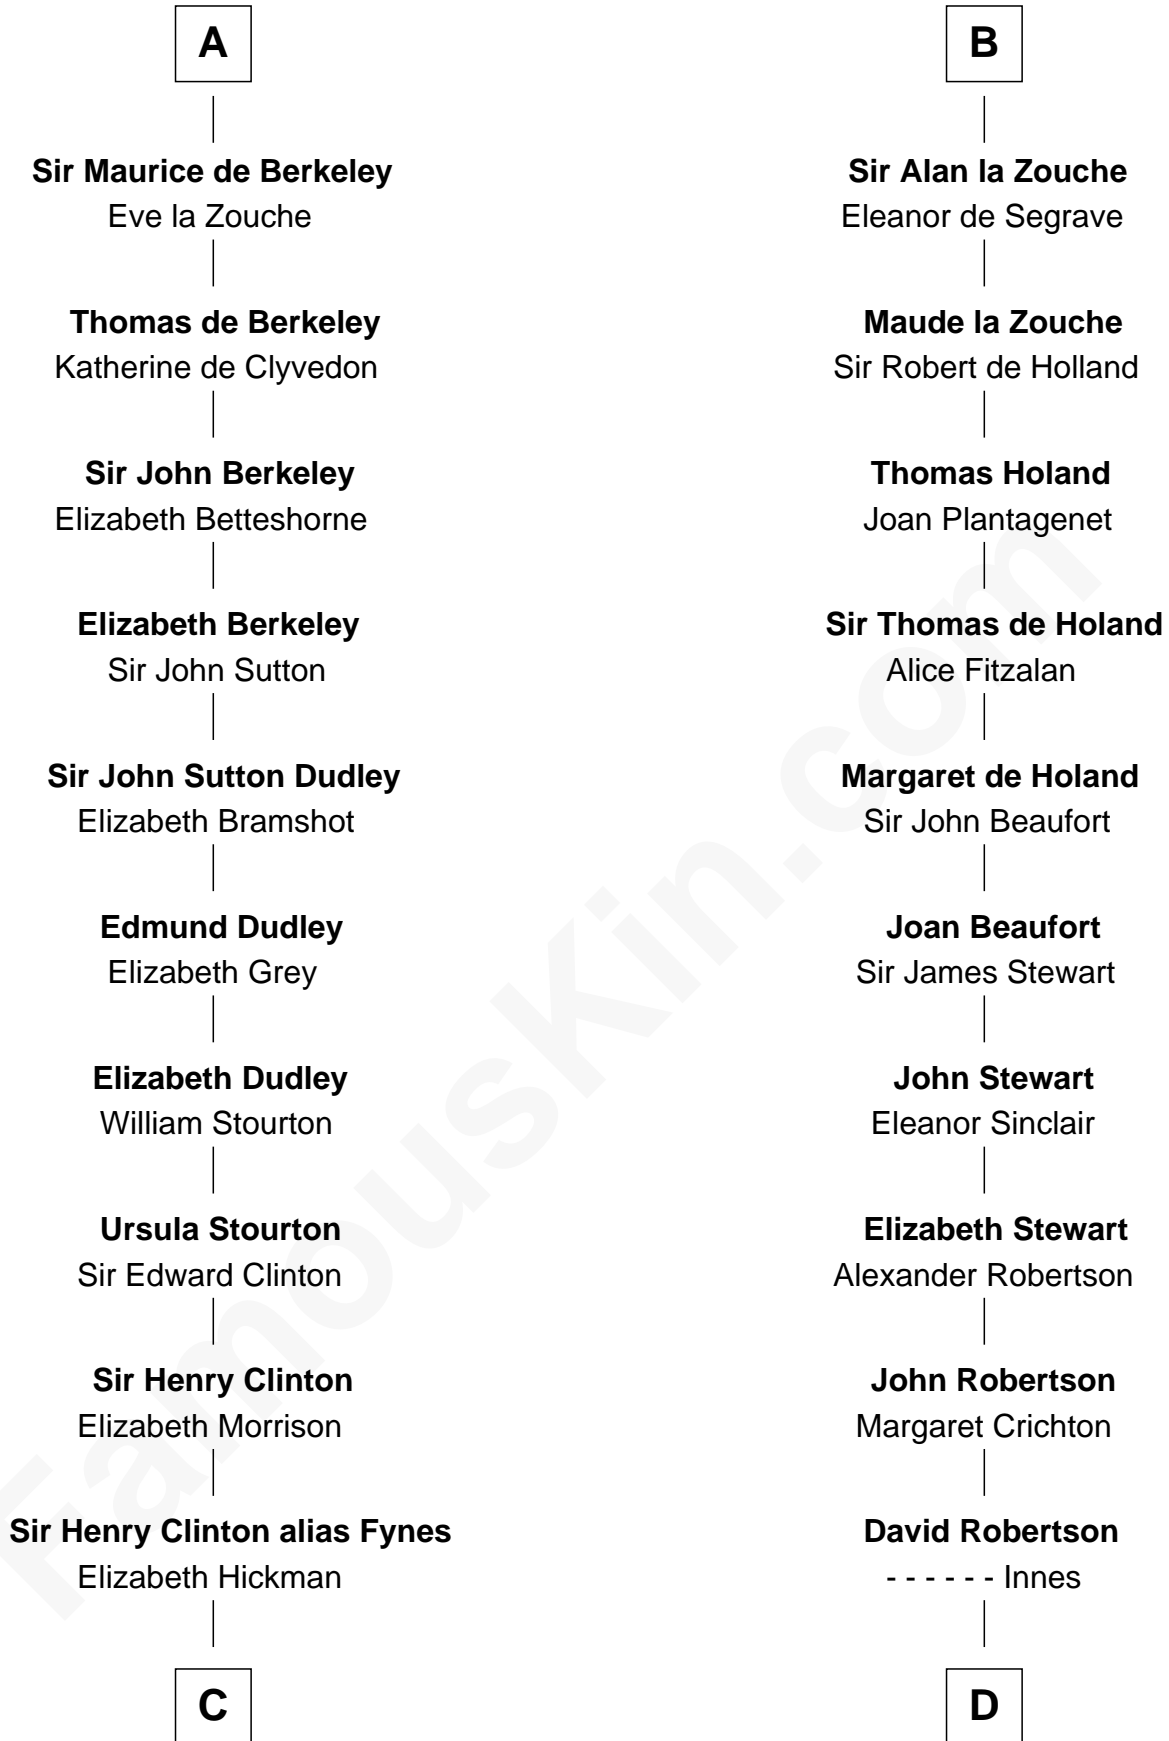

FamousKin.com Relationship Chart of

DeWitt Clinton

6th Governor of New York

21st cousin of

Patrick Henry

1st and 6th Governor of Virginia

Hugh de Grantmesnil

C

William Clinton
Elizabeth Kennedy

James Clinton
Elizabeth Smith

Charles Clinton
Elizabeth Denniston

Gen. James Clinton
Mary DeWitt

DeWitt Clinton
6th Governor of New York

D

William Robertson
Isabel Petrie

William Robertson
Margaret Mitchell