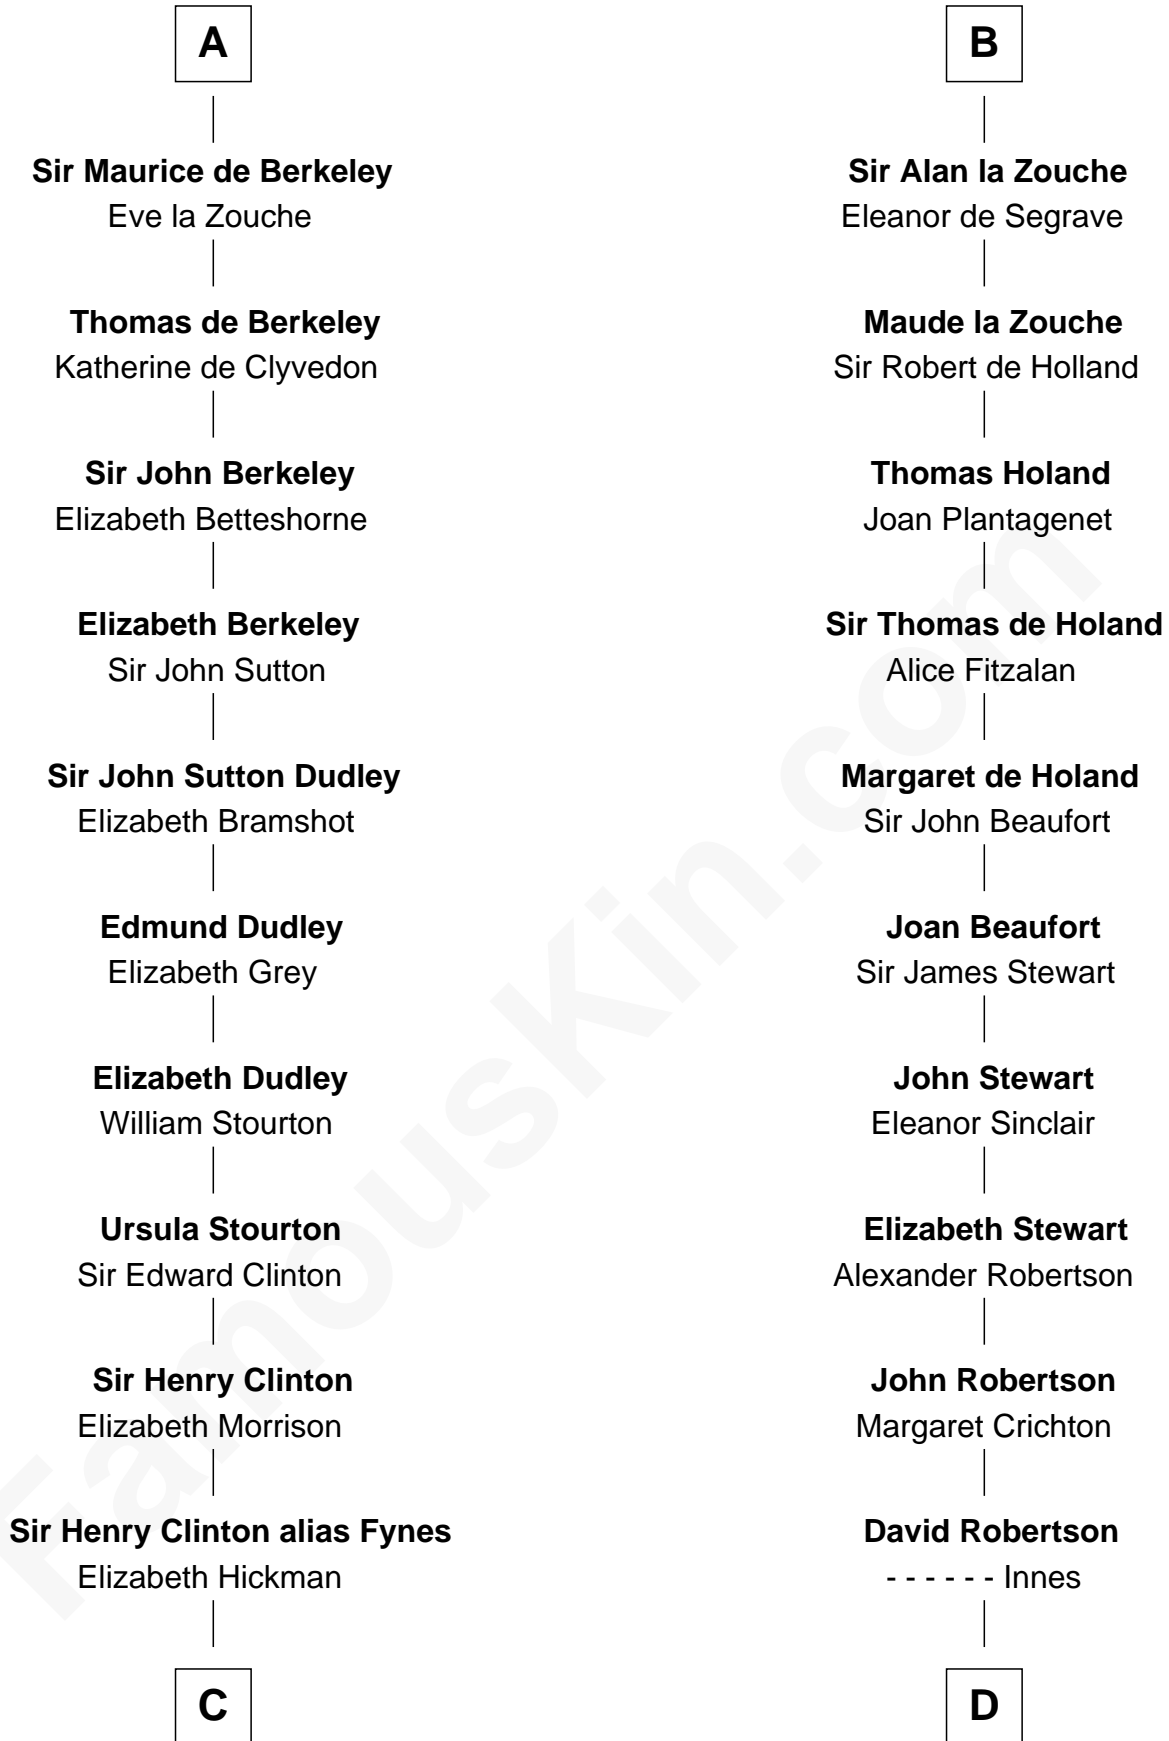

FamousKin.com Relationship Chart of

DeWitt Clinton

6th Governor of New York

21st cousin of

Patrick Henry

1st and 6th Governor of Virginia

Gilbert de Gant
Alice de Montfort

C

William Clinton
Elizabeth Kennedy

James Clinton
Elizabeth Smith

Charles Clinton
Elizabeth Denniston

Gen. James Clinton
Mary DeWitt

DeWitt Clinton
6th Governor of New York

D

William Robertson
Isabel Petrie

William Robertson
Margaret Mitchell