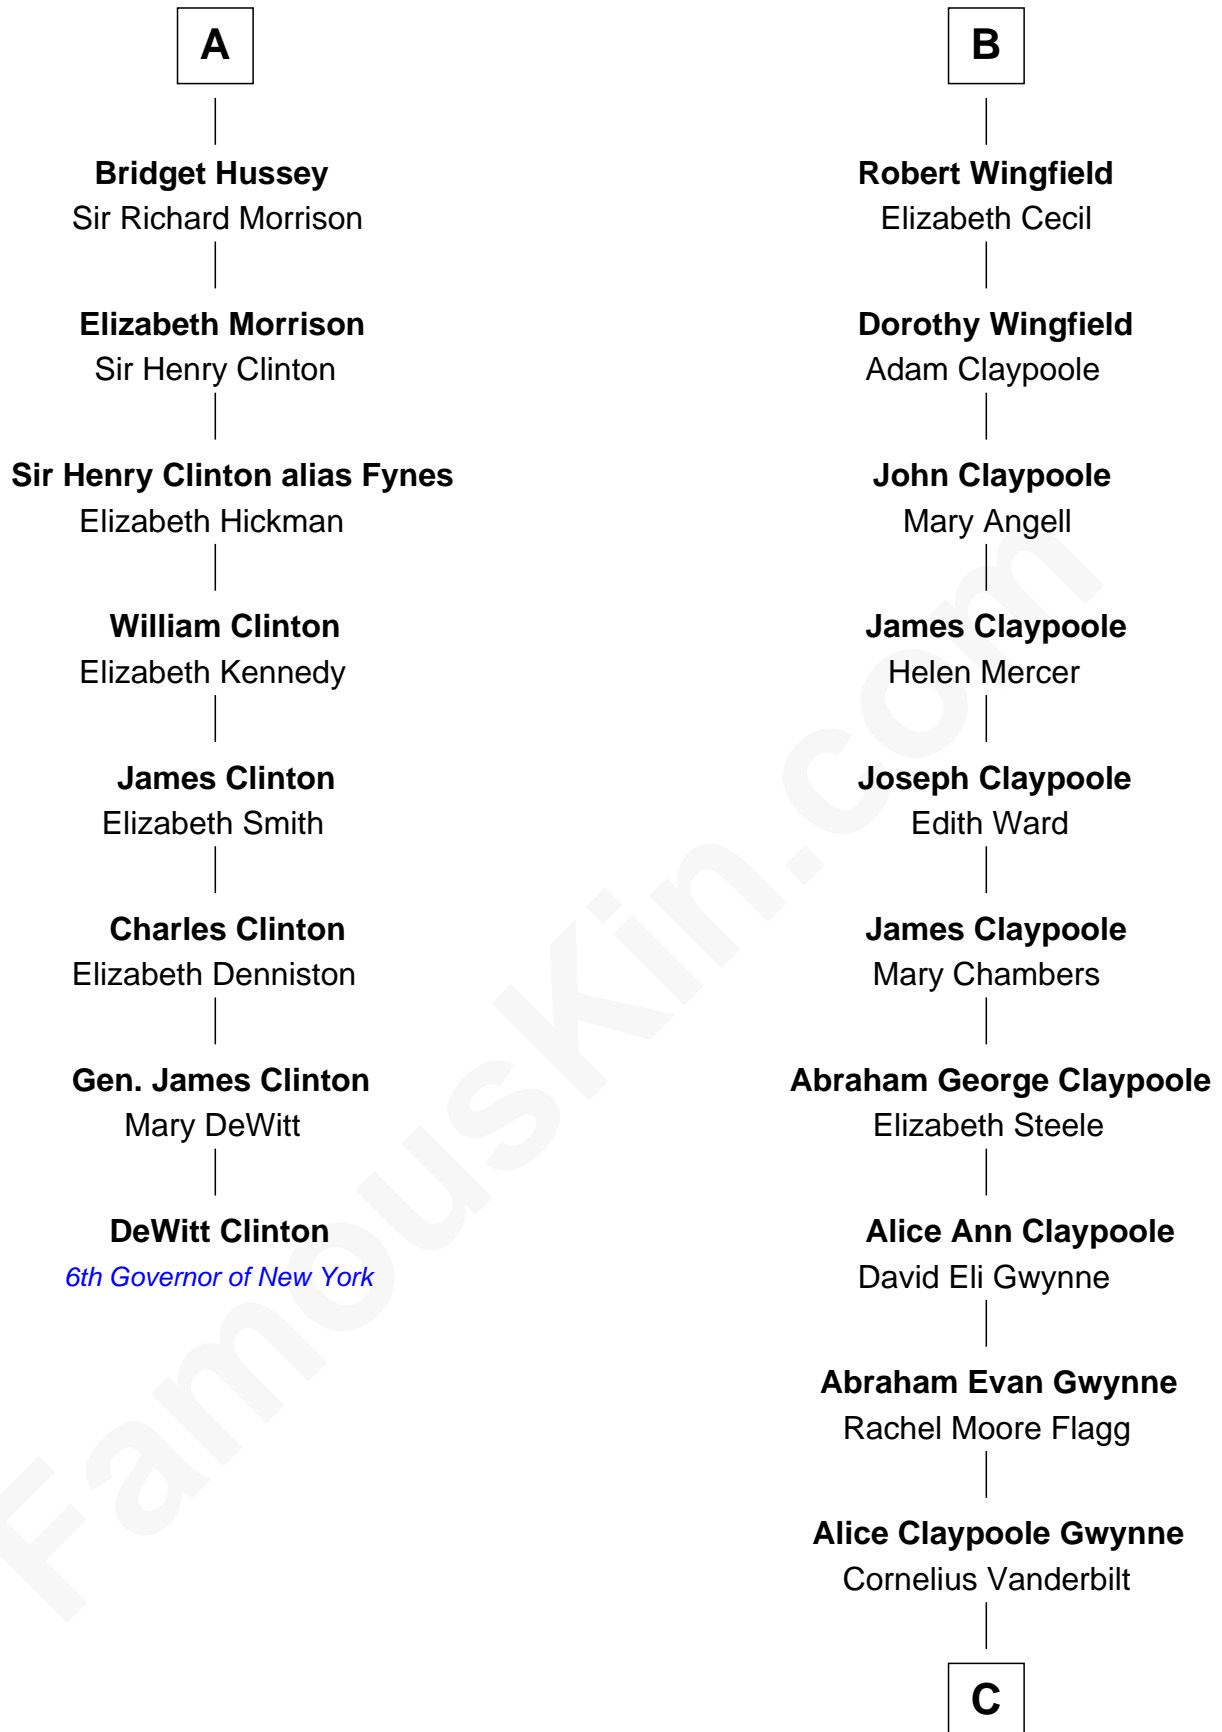

# FamousKin.com Relationship Chart of

**DeWitt Clinton**

*6th Governor of New York*

14th cousin 4 times removed of

**Gloria Vanderbilt**

*Fashion Designer*

**C**

**Reginald Claypoole Vanderbilt**

Gloria Maria Mercedes Morgan

**Gloria Vanderbilt**

*Fashion Designer*

FamousKin.com