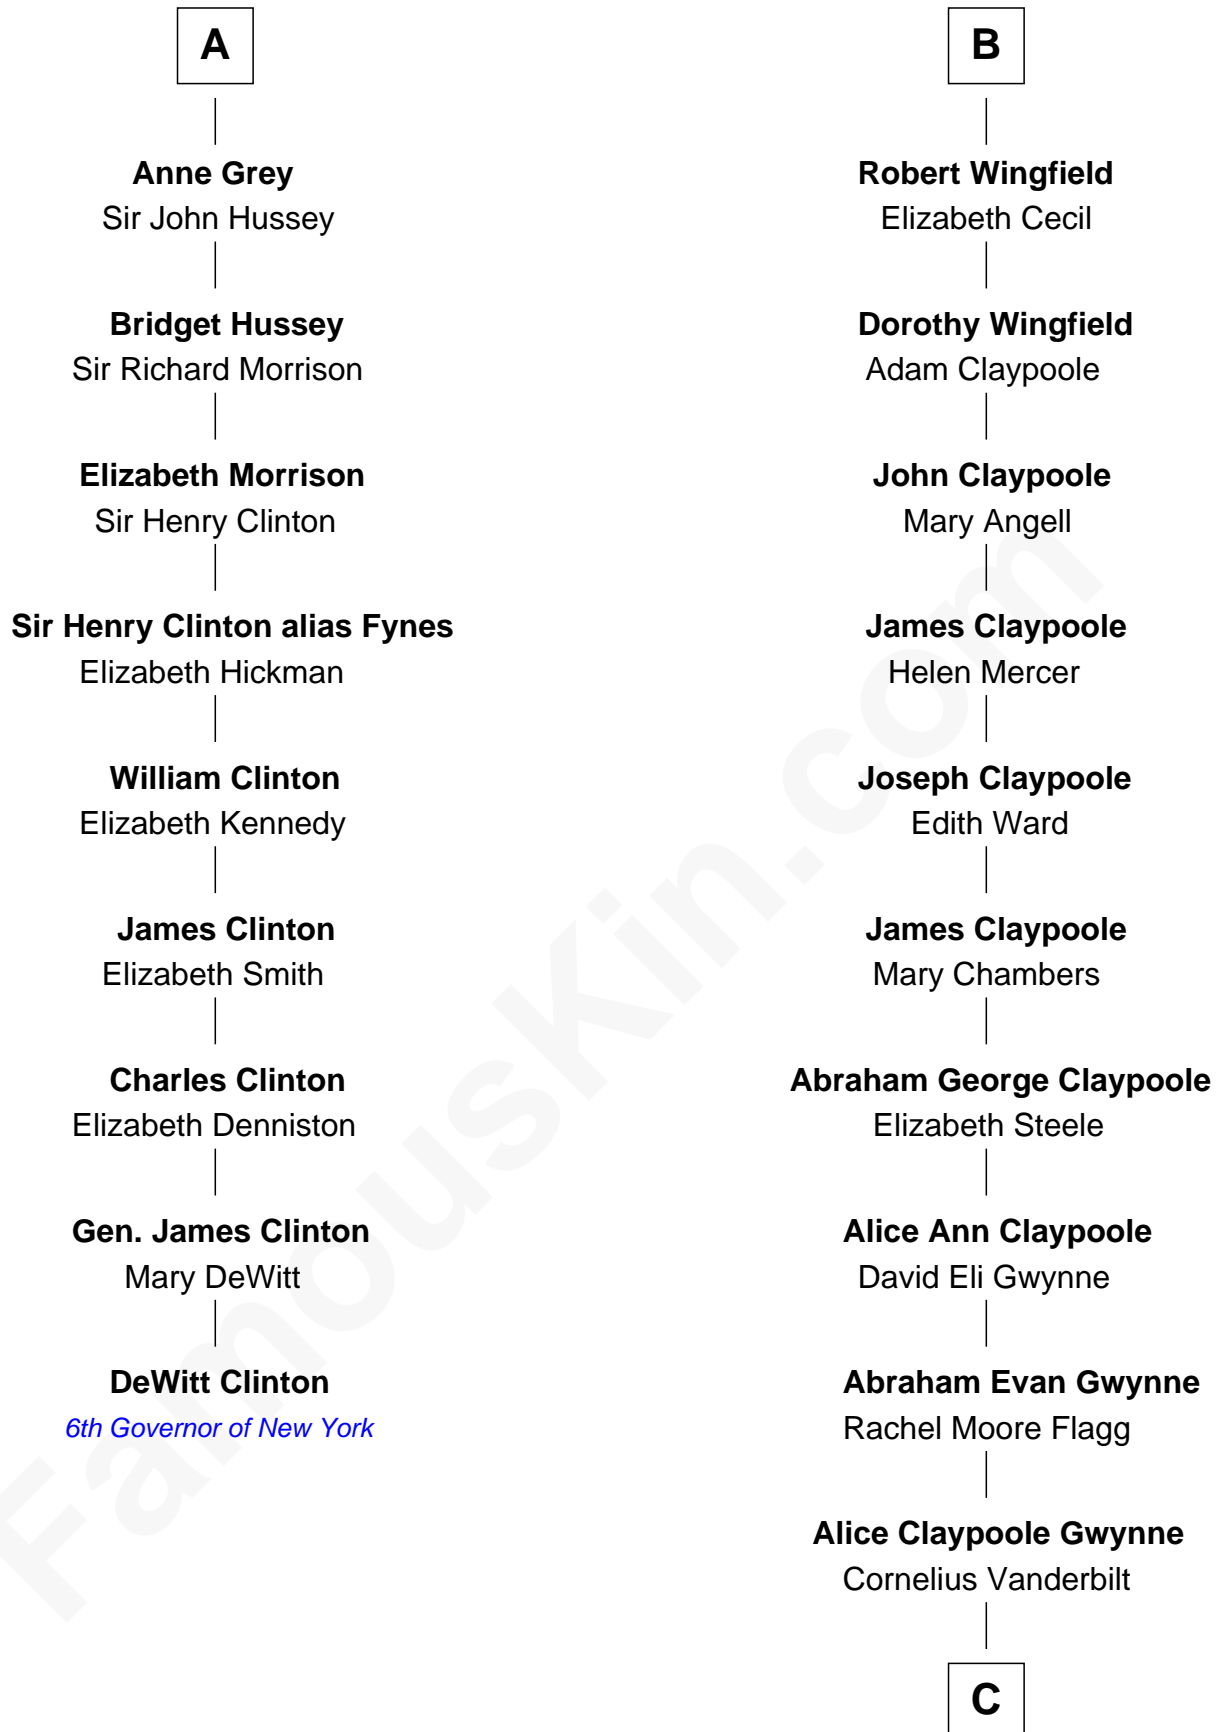

FamousKin.com Relationship Chart of

DeWitt Clinton

6th Governor of New York

15th cousin 3 times removed of

Gloria Vanderbilt

Fashion Designer

C

Reginald Claypoole Vanderbilt

Gloria Maria Mercedes Morgan

Gloria Vanderbilt

Fashion Designer

FamousKin.com