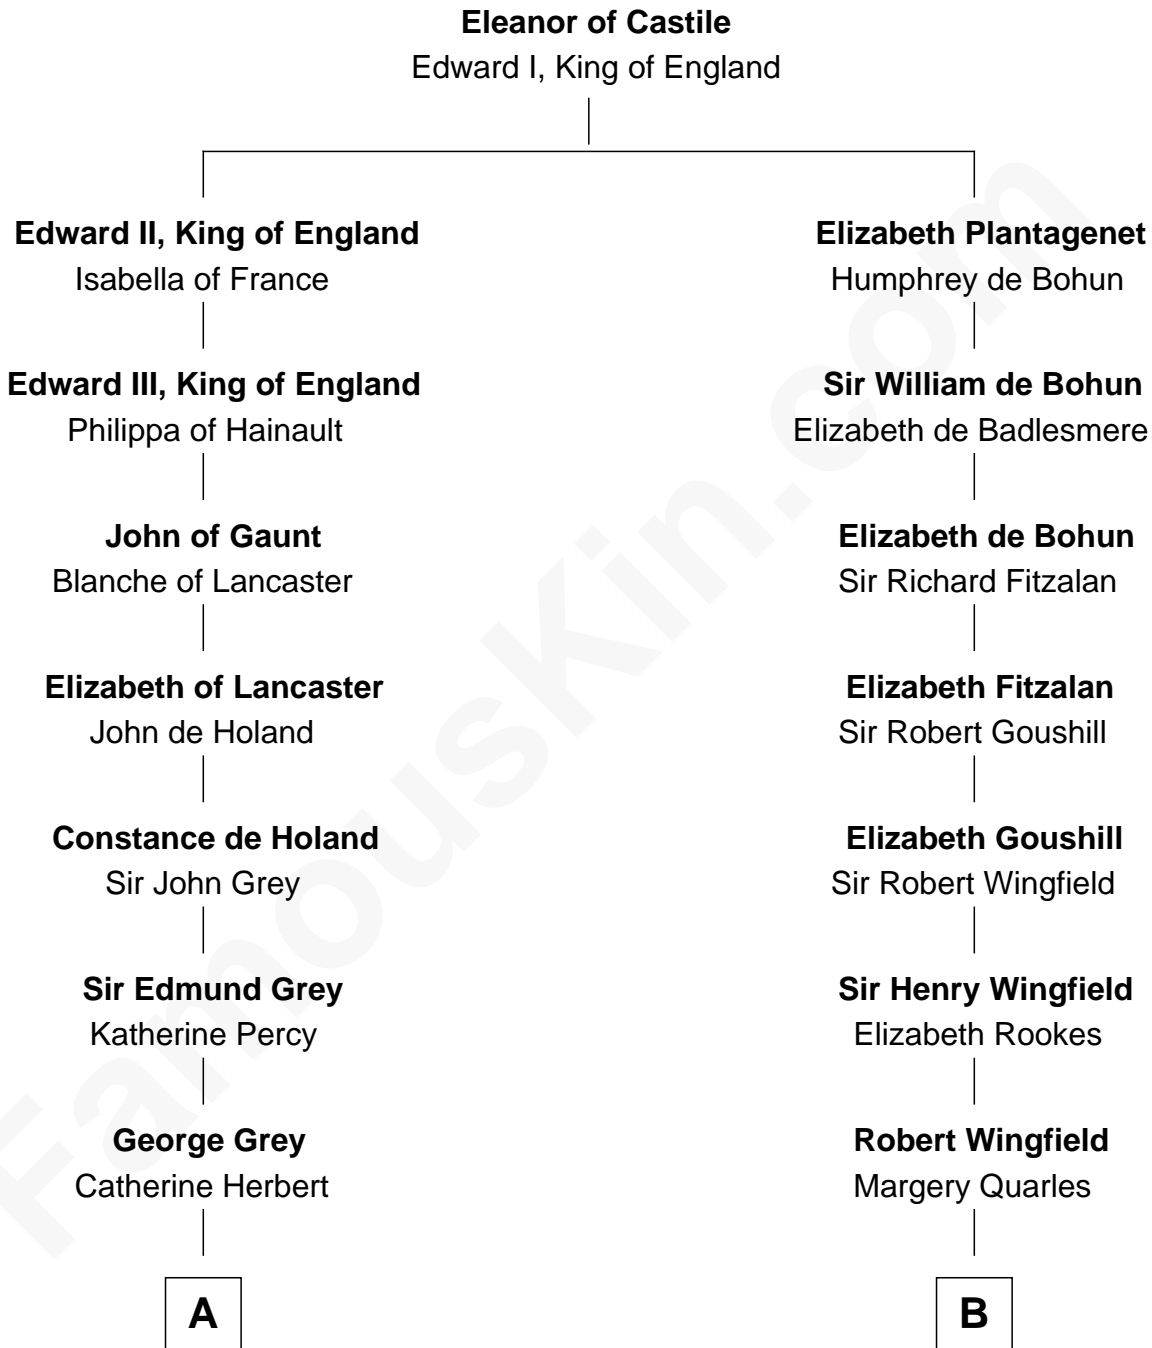

FamousKin.com Relationship Chart of

DeWitt Clinton

6th Governor of New York

15th cousin 3 times removed of

Gloria Vanderbilt

Fashion Designer

C

Reginald Claypoole Vanderbilt

Gloria Maria Mercedes Morgan

Gloria Vanderbilt

Fashion Designer

FamousKin.com