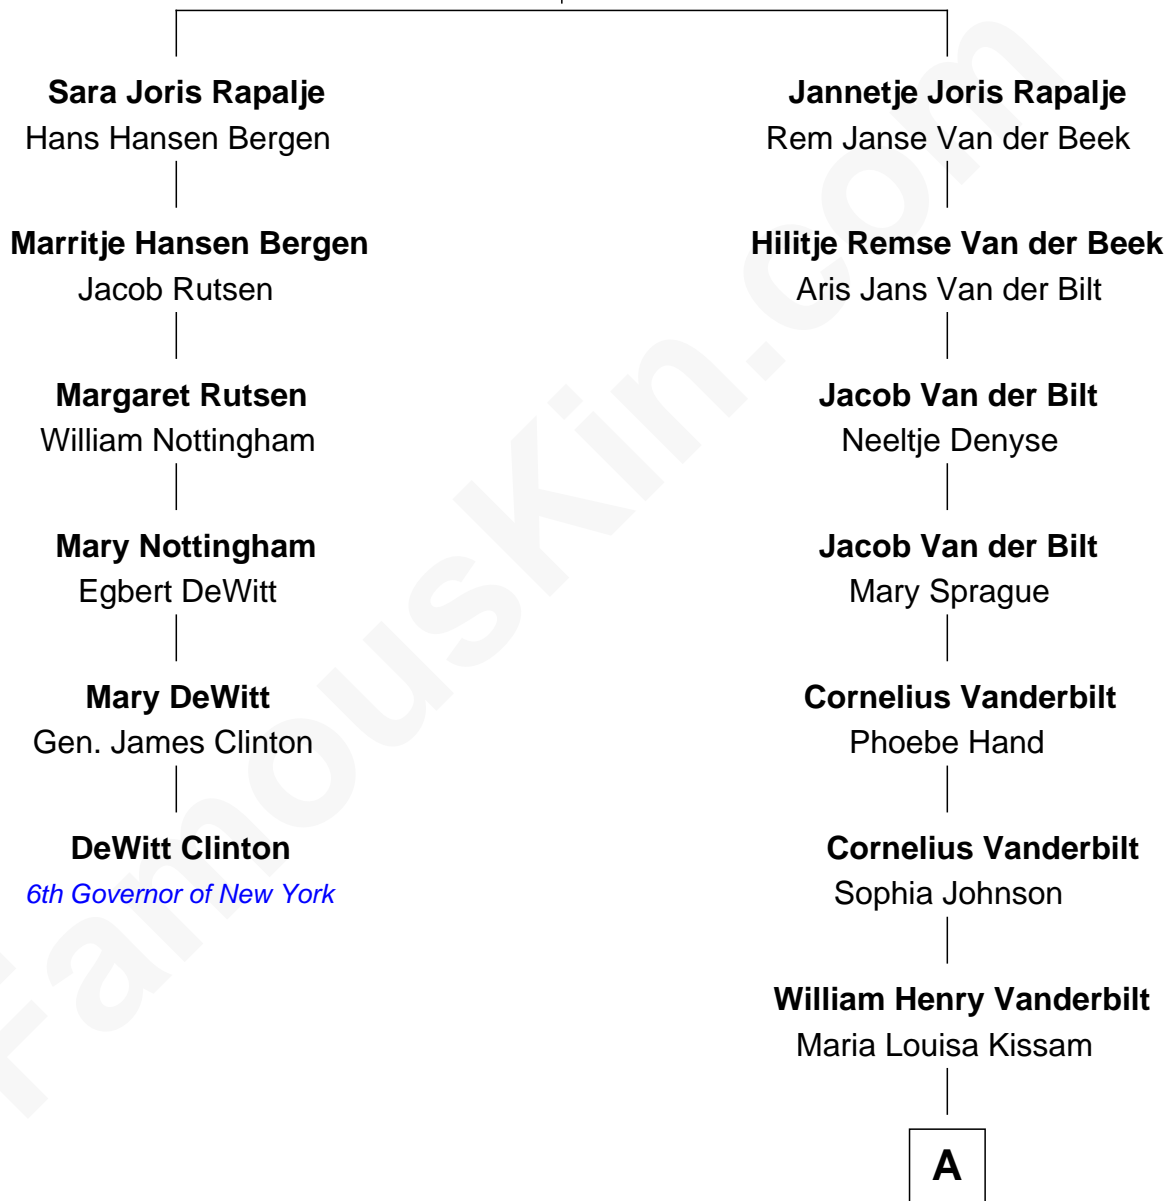

FamousKin.com Relationship Chart of

DeWitt Clinton

6th Governor of New York

5th cousin 4 times removed of

Gloria Vanderbilt

Fashion Designer

Joris Jansen Rapalje
Catalyntje Jeronymus Trico

A

—
Cornelius Vanderbilt
Alice Claypoole Gwynne

—
Reginald Claypoole Vanderbilt
Gloria Maria Mercedes Morgan

—
Gloria Vanderbilt
Fashion Designer

FamousKin.com