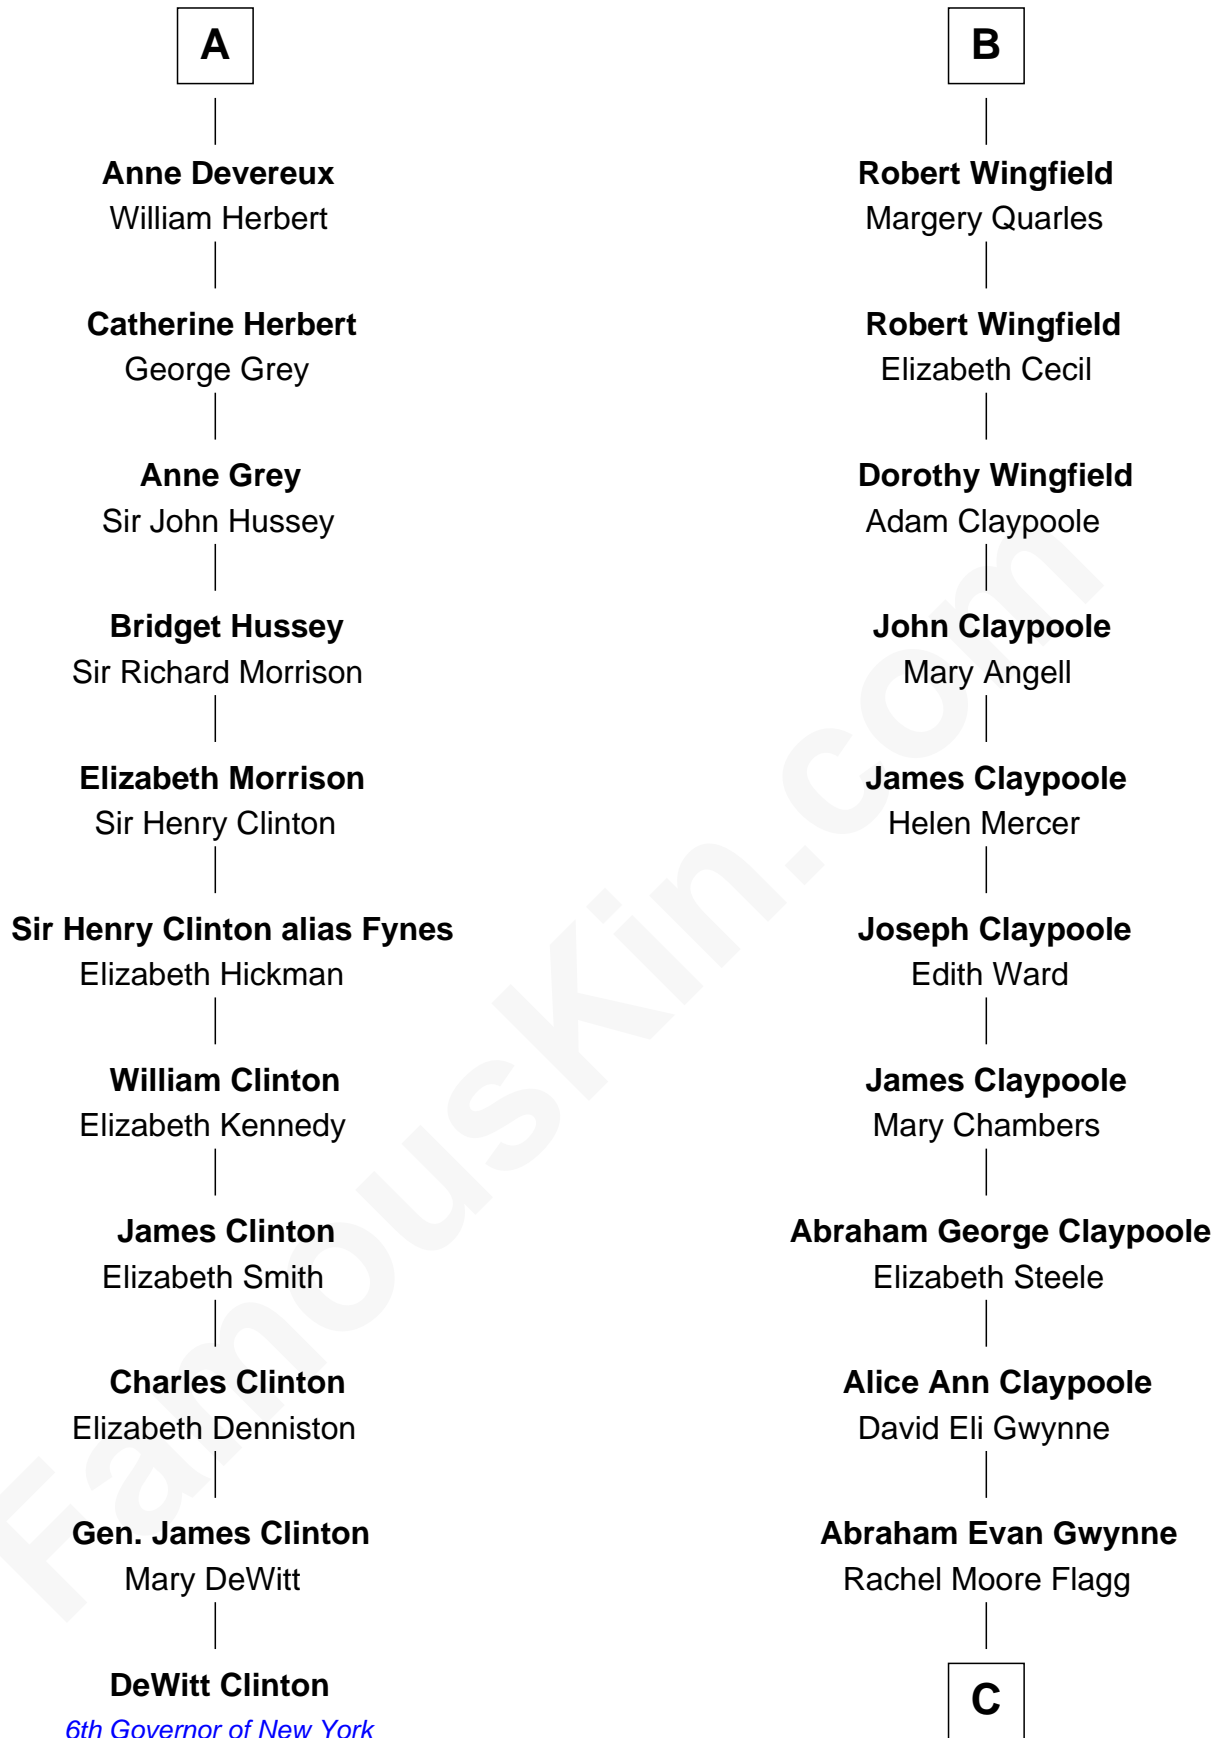

FamousKin.com Relationship Chart of

DeWitt Clinton

6th Governor of New York

17th cousin 2 times removed of

Gloria Vanderbilt

Fashion Designer

Sir Humphrey de Bohun

Eleanor de Braiose

Margery de Bohun
Sir Thebaud de Verdun

Sir Thebaud de Verdun
Maud Mortimer

Margery de Verdun
Sir John Crophull

Thomas Crophull
Sybil Delabere

Agnes Crophull
Sir Walter Devereux

Sir Walter Devereux
Elizabeth Bromwich

Sir Walter Devereux
Elizabeth Merbery

A

Humphrey de Bohun
Maud de Fiennes

Humphrey de Bohun
Elizabeth Plantagenet

Sir William de Bohun
Elizabeth de Badlesmere

Elizabeth de Bohun
Sir Richard Fitzalan

Elizabeth Fitzalan
Sir Robert Goushill

Elizabeth Goushill
Sir Robert Wingfield

Sir Henry Wingfield
Elizabeth Rookes

B

C

Alice Claypoole Gwynne

Cornelius Vanderbilt

Reginald Claypoole Vanderbilt

Gloria Maria Mercedes Morgan