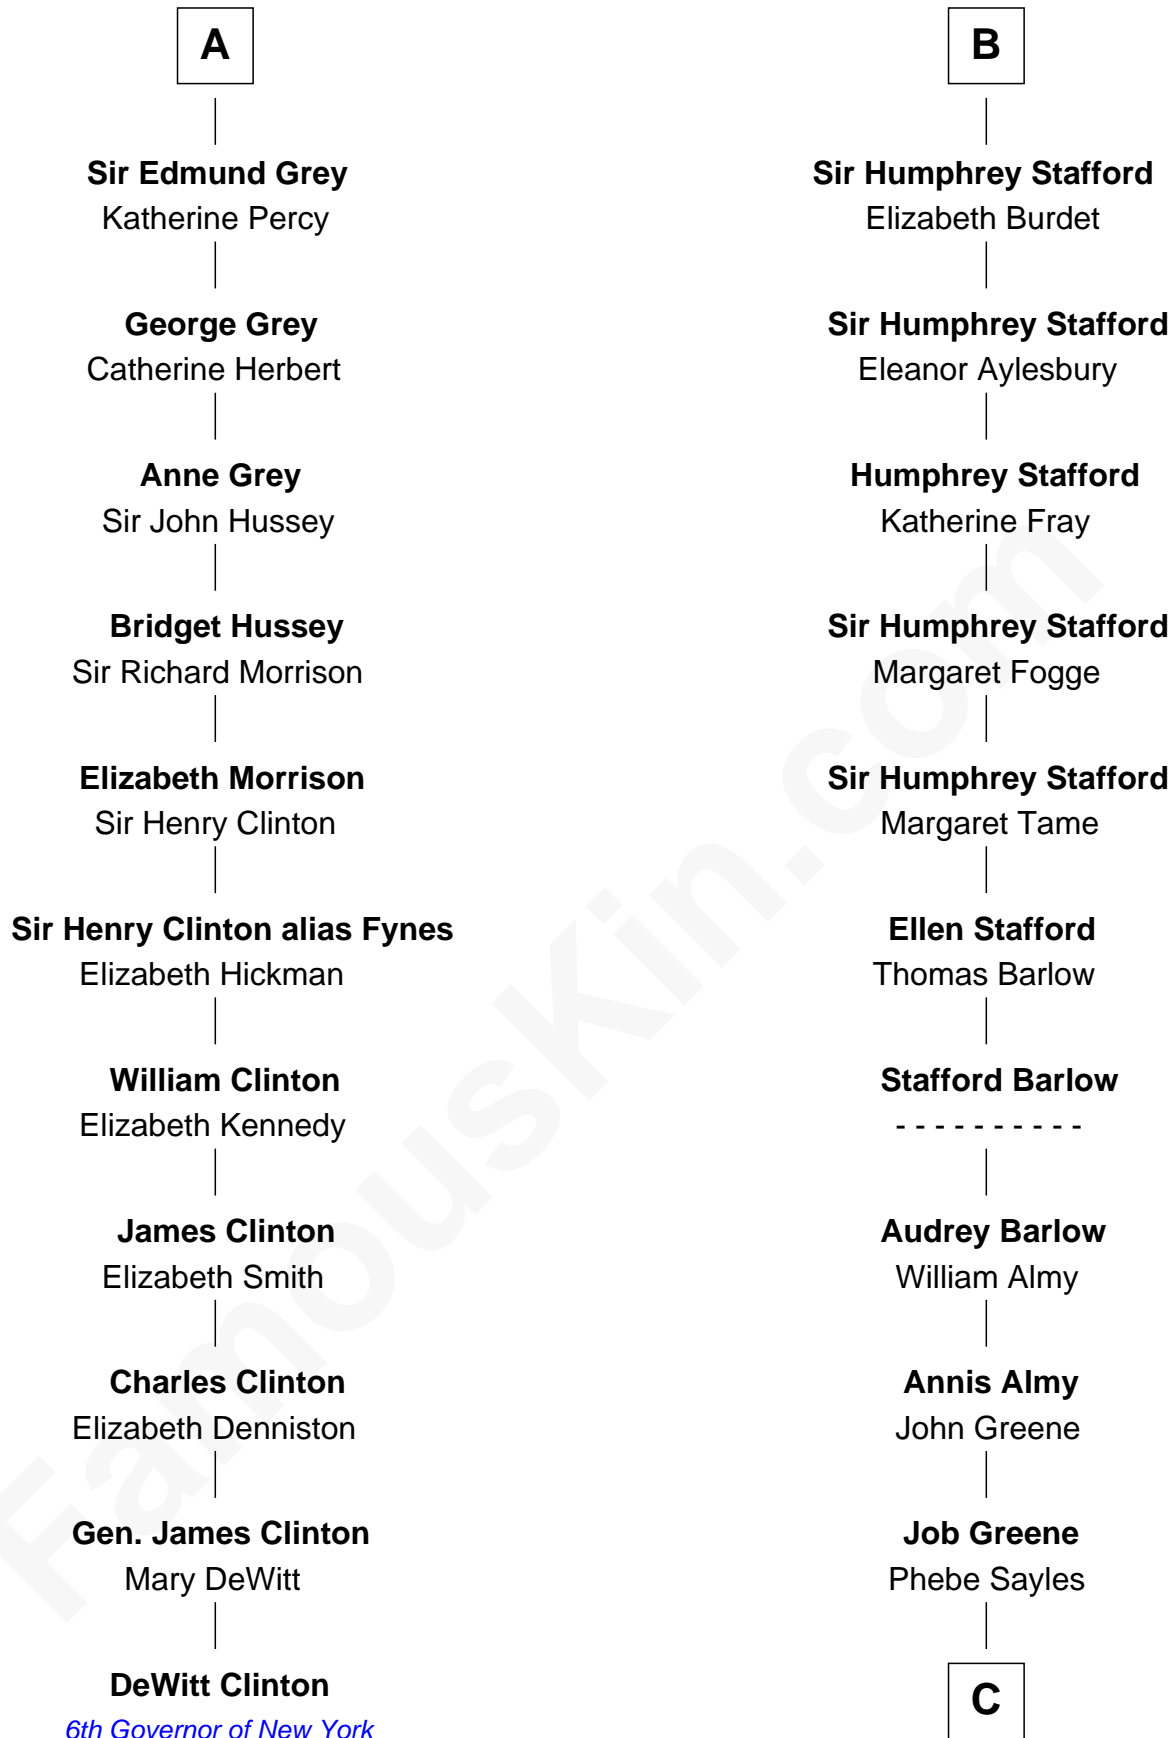

# FamousKin.com Relationship Chart of

**DeWitt Clinton**

*6th Governor of New York*

17th cousin 4 times removed of

**Julia (Ward) Howe**

*Author of "The Battle Hymn of the Republic"*

**Sir William Longespee**

**John de Holand**  
Elizabeth of Lancaster

**Constance de Holand**  
Sir John Grey

**A**

**Ida Longespee**  
Sir William de Beauchamp

**Beatrice de Beauchamp**  
Thomas FitzOtto

**Maud FitzThomas**  
John de Botetourte

**Ada de Botetourte**  
Sir John de St. Philibert

**Maud de St. Philibert**  
Sir Warin Trussell

**Maud Trussell**  
Sir John de Hastang

**Maud de Hastang**  
Ralph Stafford

**B**

**C**

**Deborah Greene**

Simon Ray

**Anna Ray**

Samuel Ward

**Samuel Ward**

Phebe Greene

**Samuel Ward**

Julia Rush Cutler

**Julia (Ward) Howe**

*American Poet*