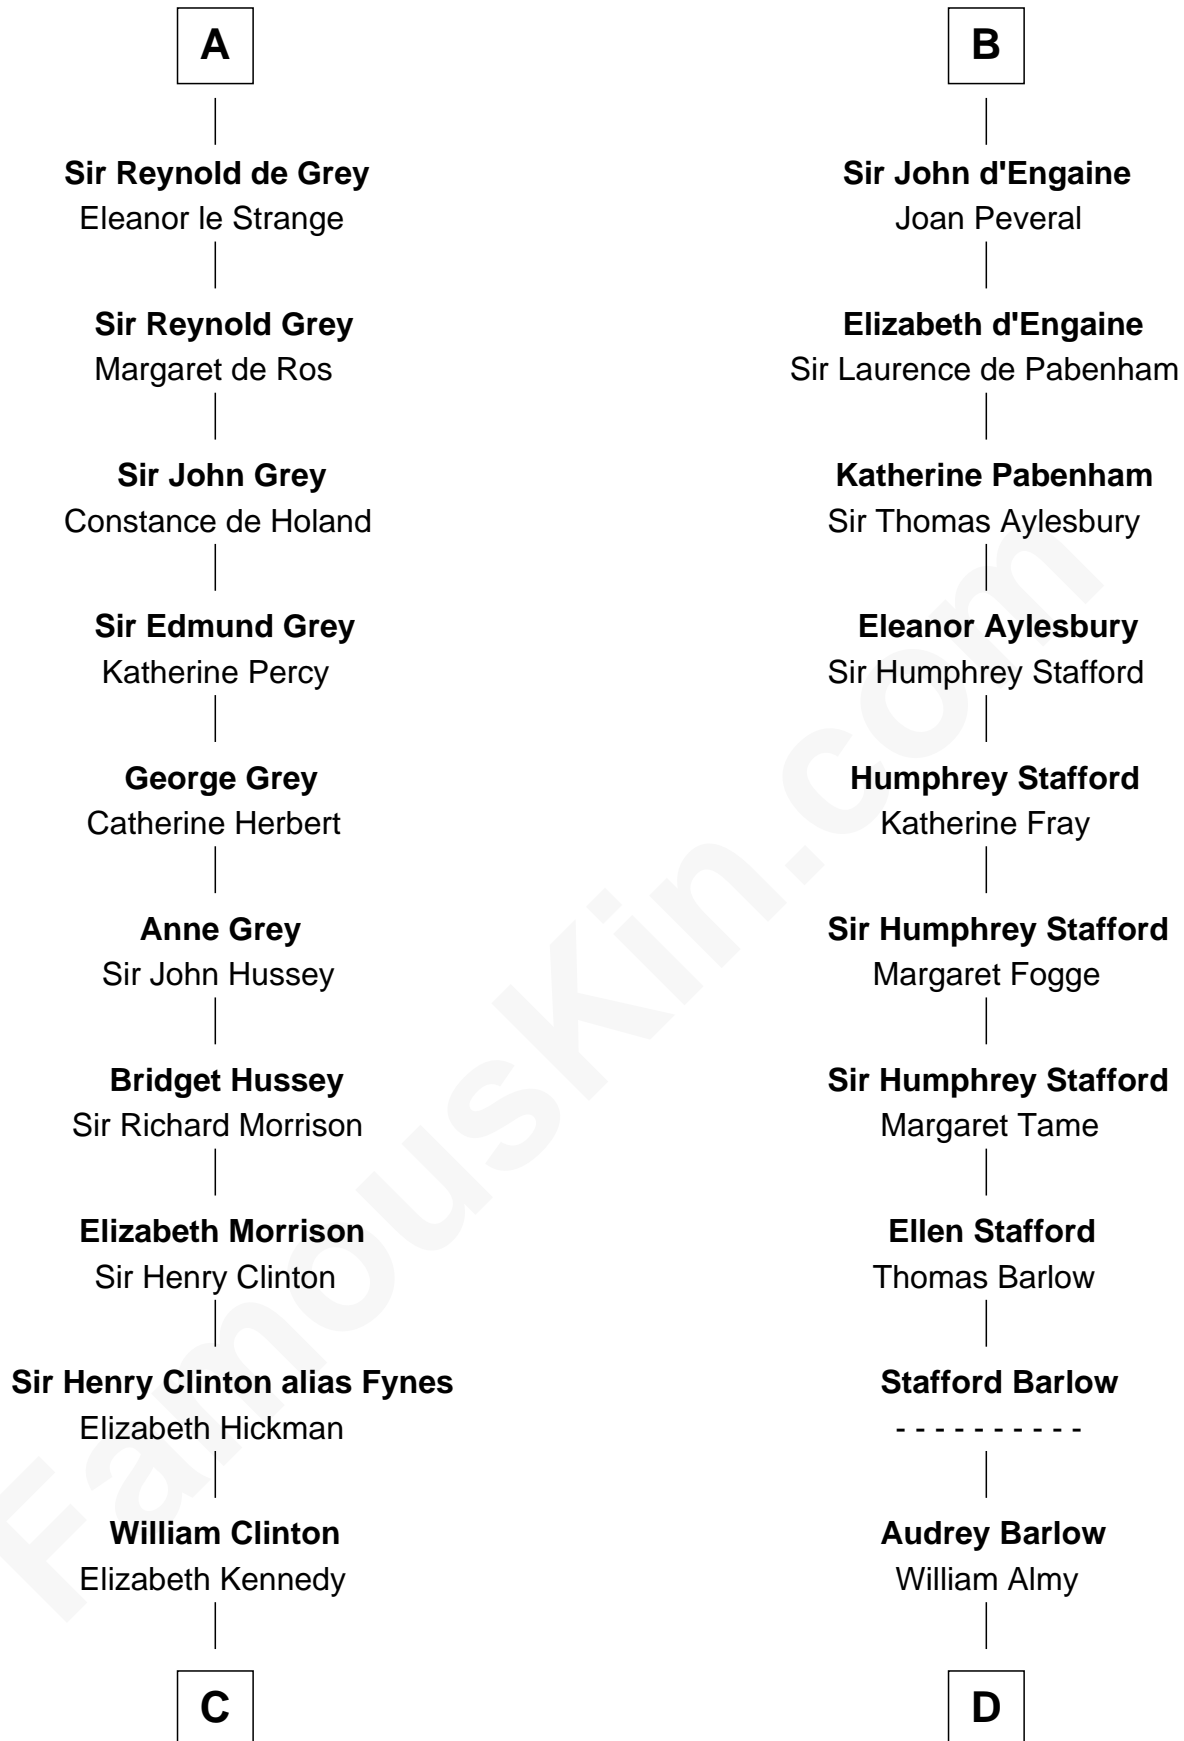

FamousKin.com Relationship Chart of

DeWitt Clinton

6th Governor of New York

20th cousin of

William Greene

2nd Governor of Rhode Island

Hugh I of Vermandois

Adèle of Vermandois

William de Warenne

Gundred de Warenne

William I de Lancaster

William II de Lancaster

Hawise de Stuteville

Hawise de Lancaster

Gilbert FitzRoger

Hawise de Lancaster

Peter II de Brus

Agnes de Brus

Walter de Fauconberge

Anice de Fauconberge

Sir Nicholas Engaine

B

C

James Clinton
Elizabeth Smith

Charles Clinton
Elizabeth Denniston

Gen. James Clinton
Mary DeWitt

DeWitt Clinton
6th Governor of New York

D

Annis Almy
John Greene

Samuel Greene
Mary Gorton

William Greene
Catharine Greene

William Greene
2nd Governor of Rhode Island