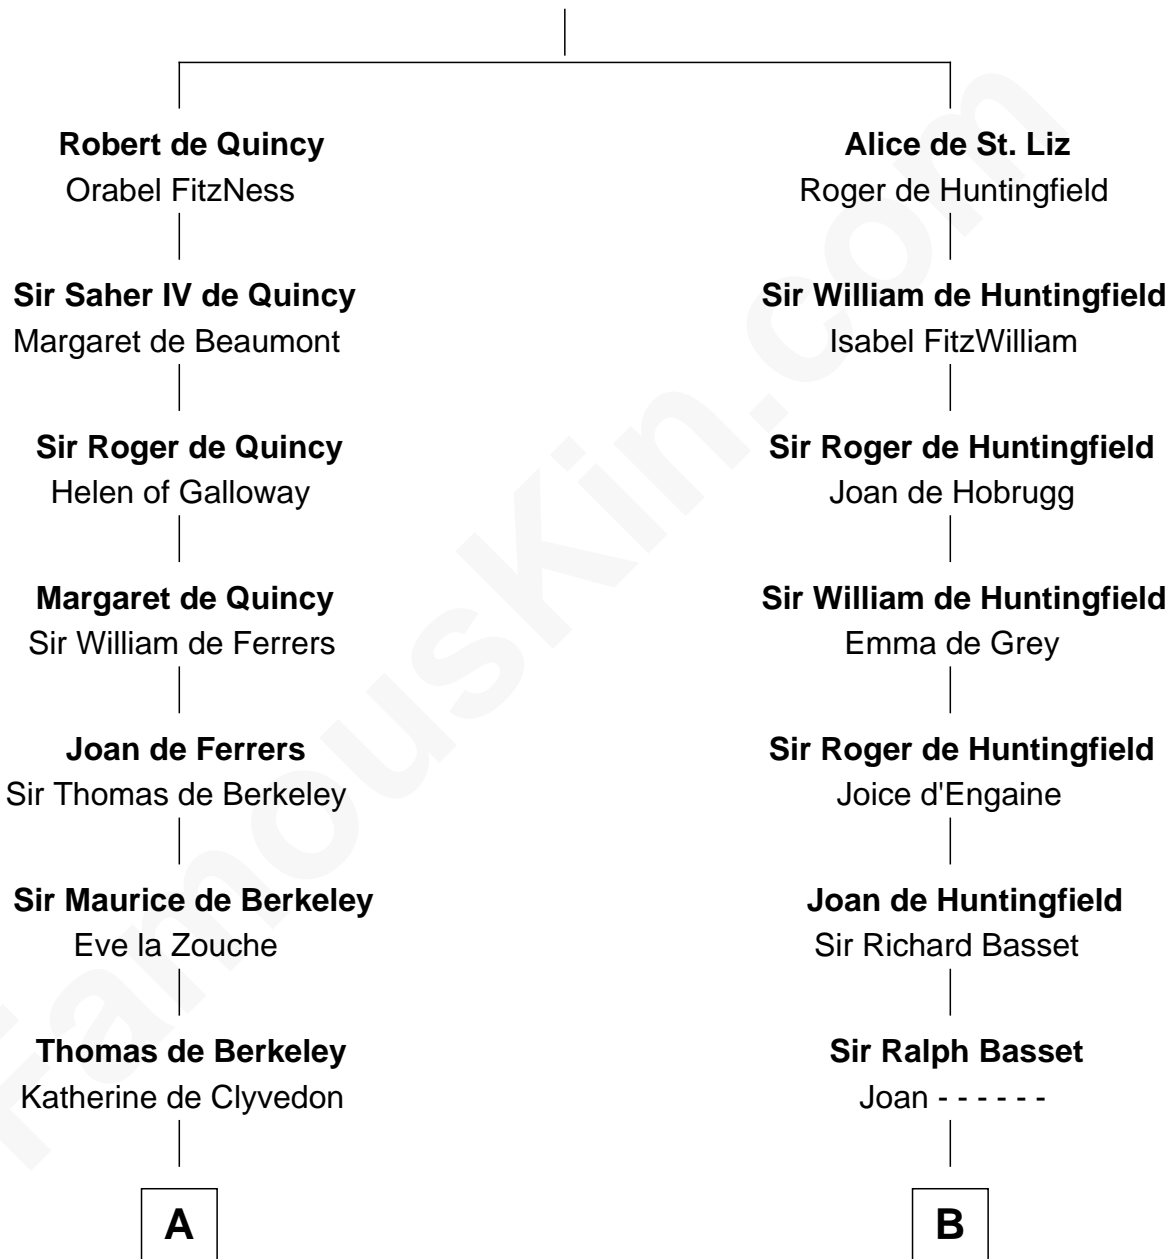

# FamousKin.com Relationship Chart of

**DeWitt Clinton**

*6th Governor of New York*

19th cousin 1 time removed of

**William Greene**

*2nd Governor of Rhode Island*

**Saher I de Quincy**

Maud de St. Liz

**C**

**Charles Clinton**  
Elizabeth Denniston

**Gen. James Clinton**  
Mary DeWitt

**DeWitt Clinton**  
*6th Governor of New York*

**D**

**Annis Almy**  
John Greene

**Samuel Greene**  
Mary Gorton

**William Greene**  
Catharine Greene

**William Greene**  
*2nd Governor of Rhode Island*