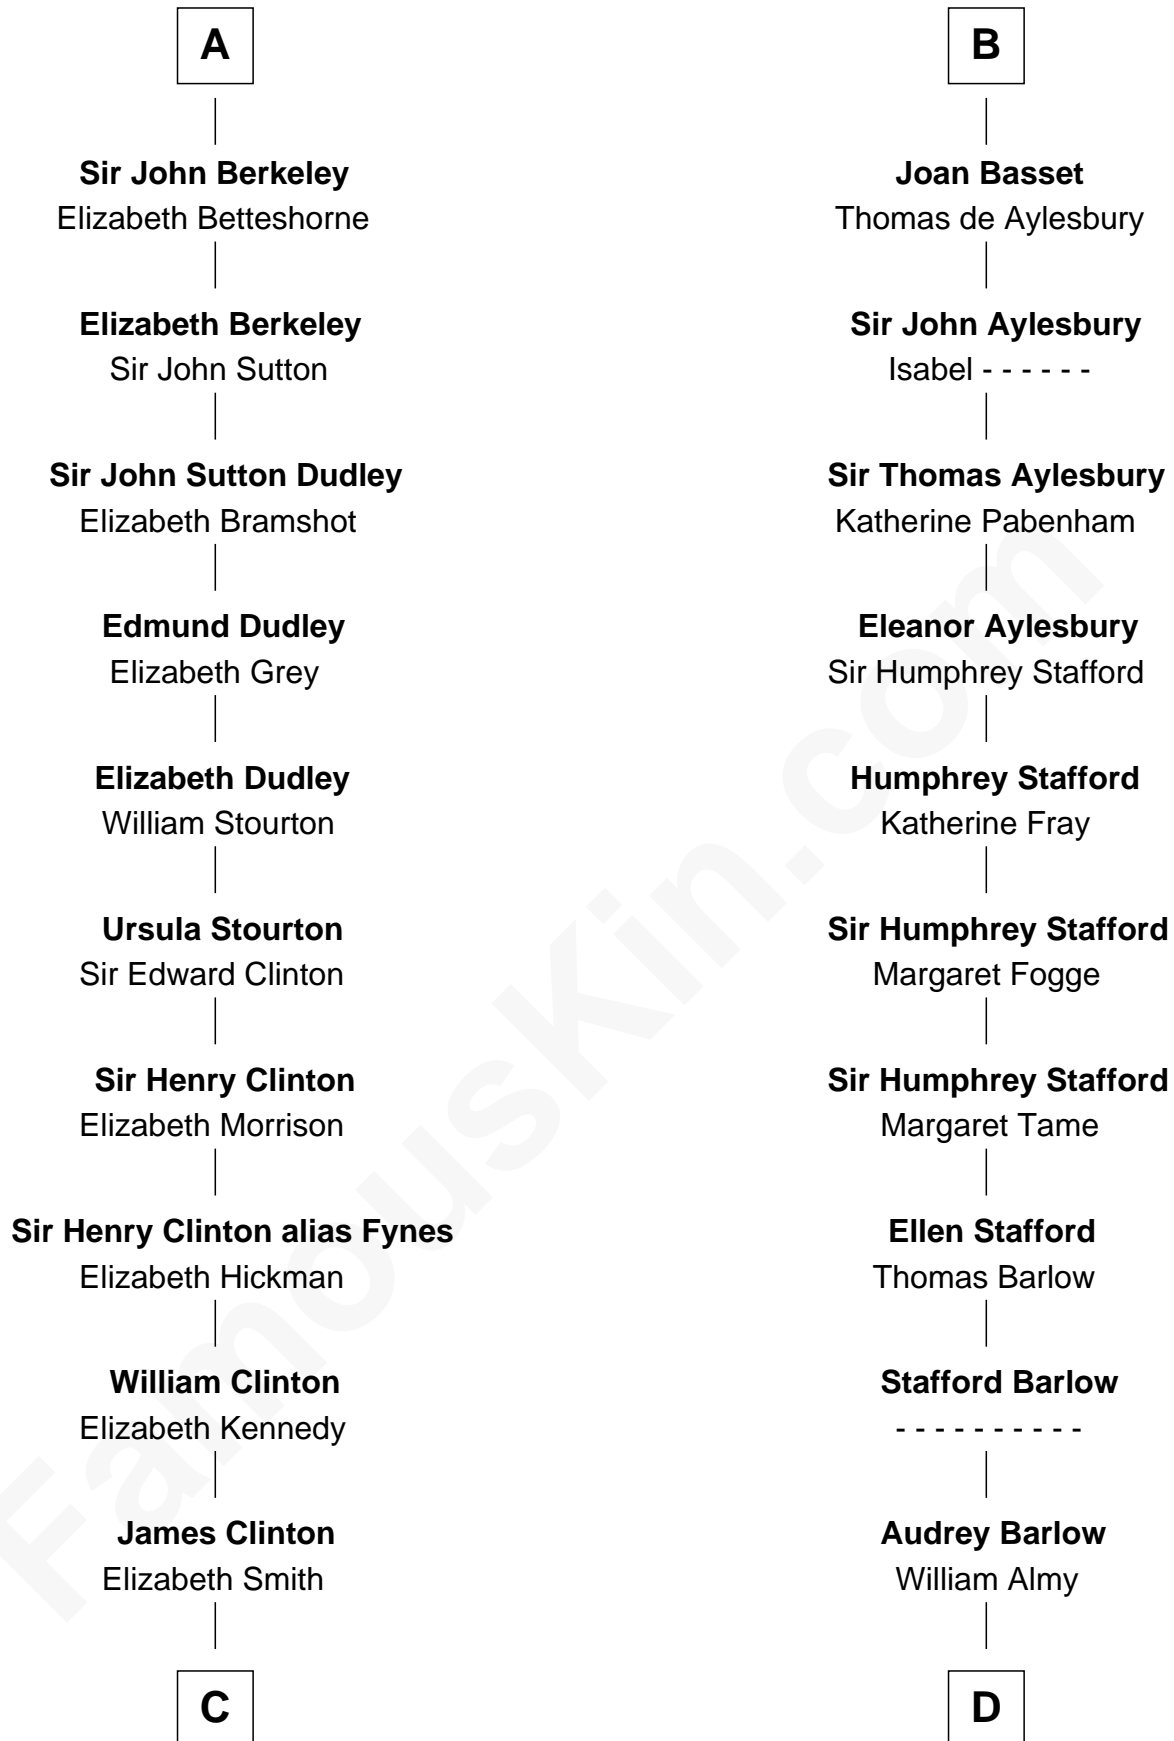

# FamousKin.com Relationship Chart of

**DeWitt Clinton**

*6th Governor of New York*

19th cousin 1 time removed of

**William Greene**

*2nd Governor of Rhode Island*

**Saher I de Quincy**

Maud de St. Liz

**C**

**Charles Clinton**  
Elizabeth Denniston

**Gen. James Clinton**  
Mary DeWitt

**DeWitt Clinton**  
*6th Governor of New York*

**D**

**Annis Almy**  
John Greene

**Samuel Greene**  
Mary Gorton

**William Greene**  
Catharine Greene

**William Greene**  
*2nd Governor of Rhode Island*