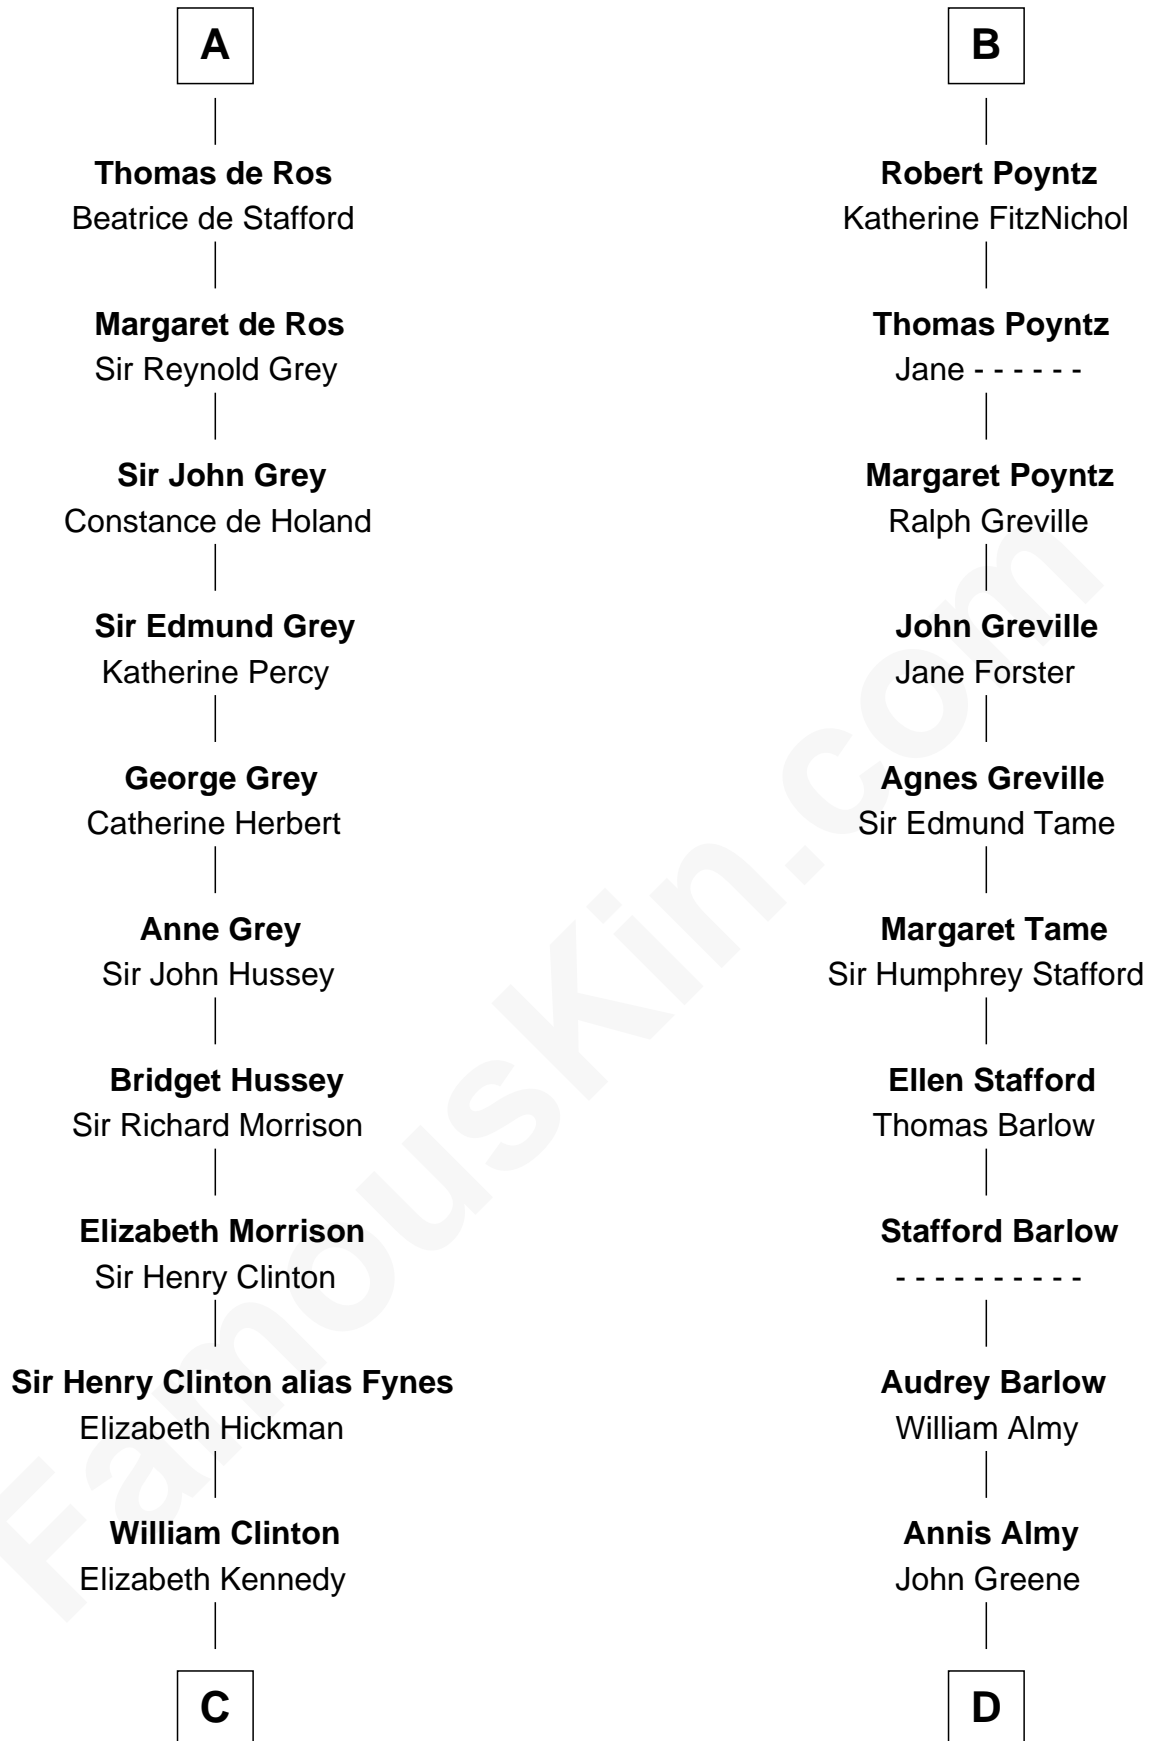

# FamousKin.com Relationship Chart of

**DeWitt Clinton**

*6th Governor of New York*

19th cousin 1 time removed of

**William Greene**

*2nd Governor of Rhode Island*

**Adeliza de Meschines**

*with husband  
Richard Fitzgilbert de Clare*

*with husband  
Robert de Condet*

**C**

**James Clinton**  
Elizabeth Smith

**Charles Clinton**  
Elizabeth Denniston

**Gen. James Clinton**  
Mary DeWitt

**DeWitt Clinton**  
*6th Governor of New York*

**D**

**Samuel Greene**  
Mary Gorton

**William Greene**  
Catharine Greene

**William Greene**  
*2nd Governor of Rhode Island*