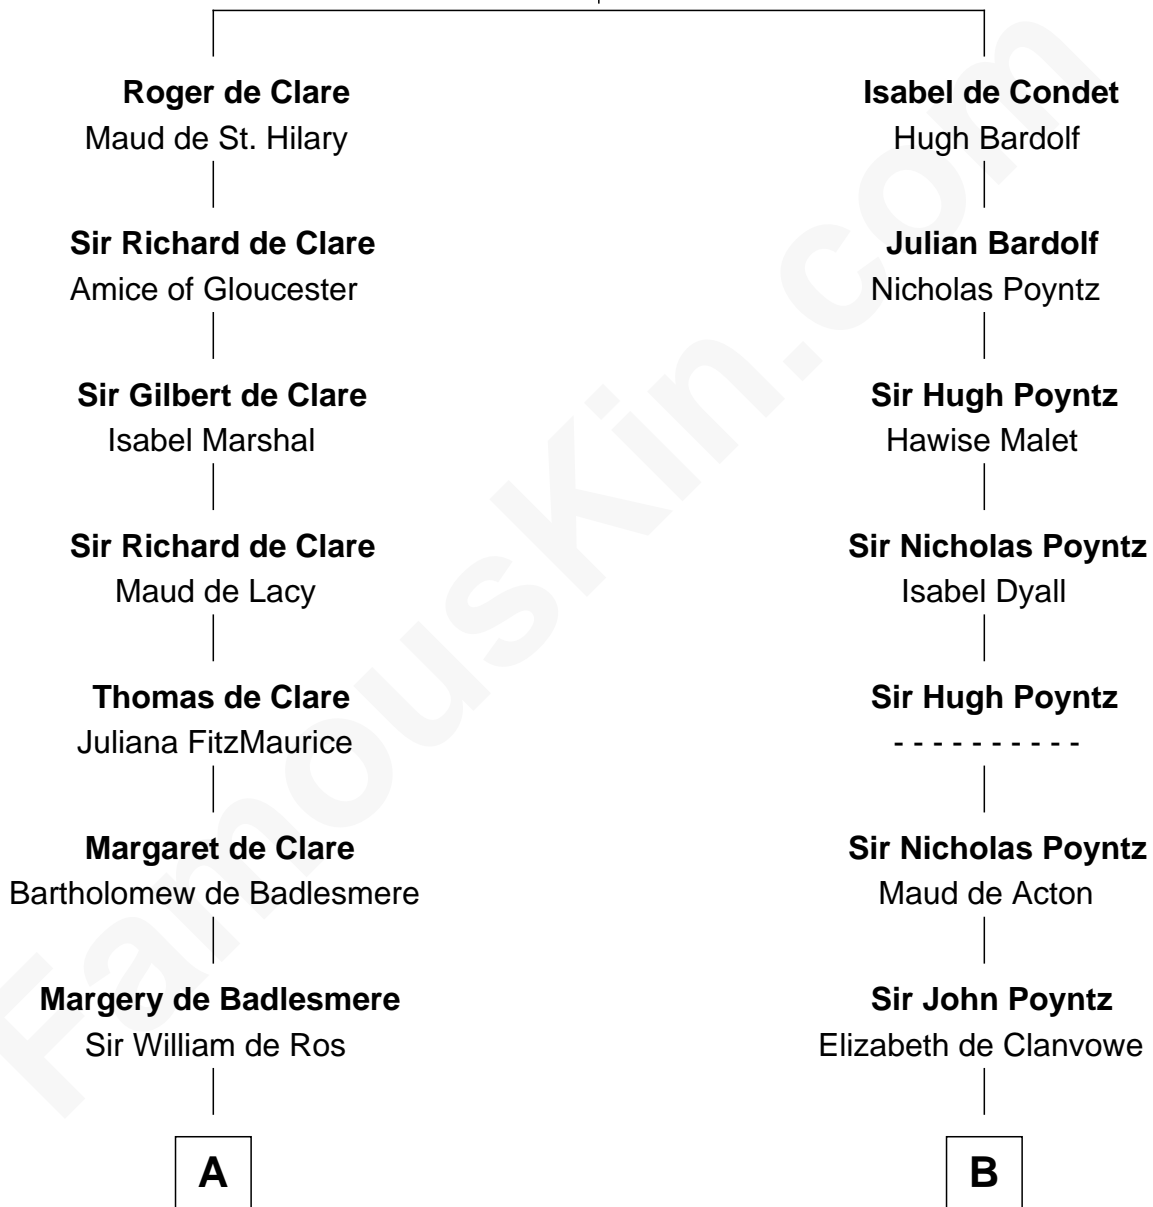

# FamousKin.com Relationship Chart of

**DeWitt Clinton**

*6th Governor of New York*

19th cousin 1 time removed of

**William Greene**

*2nd Governor of Rhode Island*

**Adeliza de Meschines**

*with husband  
Richard Fitzgilbert de Clare*

*with husband  
Robert de Condet*

**C**

**James Clinton**  
Elizabeth Smith

**Charles Clinton**  
Elizabeth Denniston

**Gen. James Clinton**  
Mary DeWitt

**DeWitt Clinton**  
*6th Governor of New York*

**D**

**Samuel Greene**  
Mary Gorton

**William Greene**  
Catharine Greene

**William Greene**  
*2nd Governor of Rhode Island*