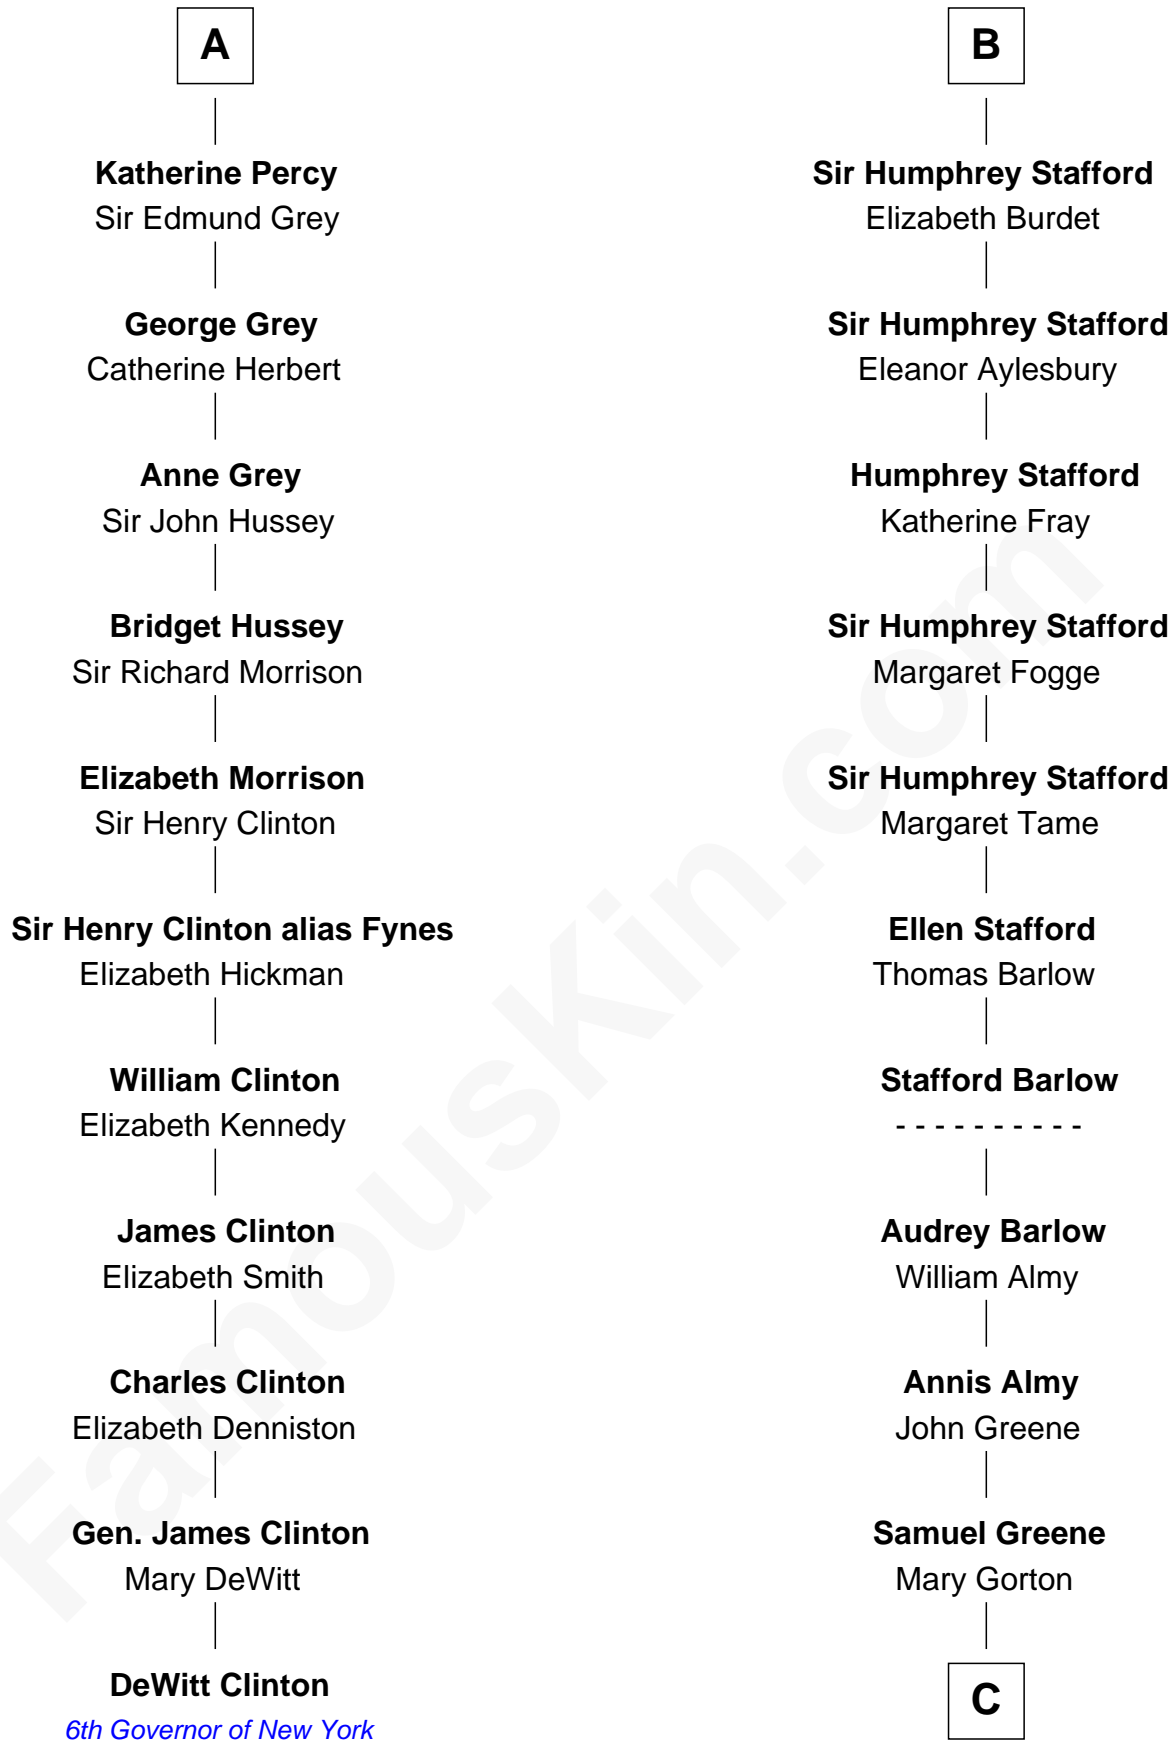

FamousKin.com Relationship Chart of

DeWitt Clinton

6th Governor of New York

17th cousin 1 time removed of

William Greene

2nd Governor of Rhode Island

C

William Greene
Catharine Greene

William Greene
2nd Governor of Rhode Island

FamousKin.com