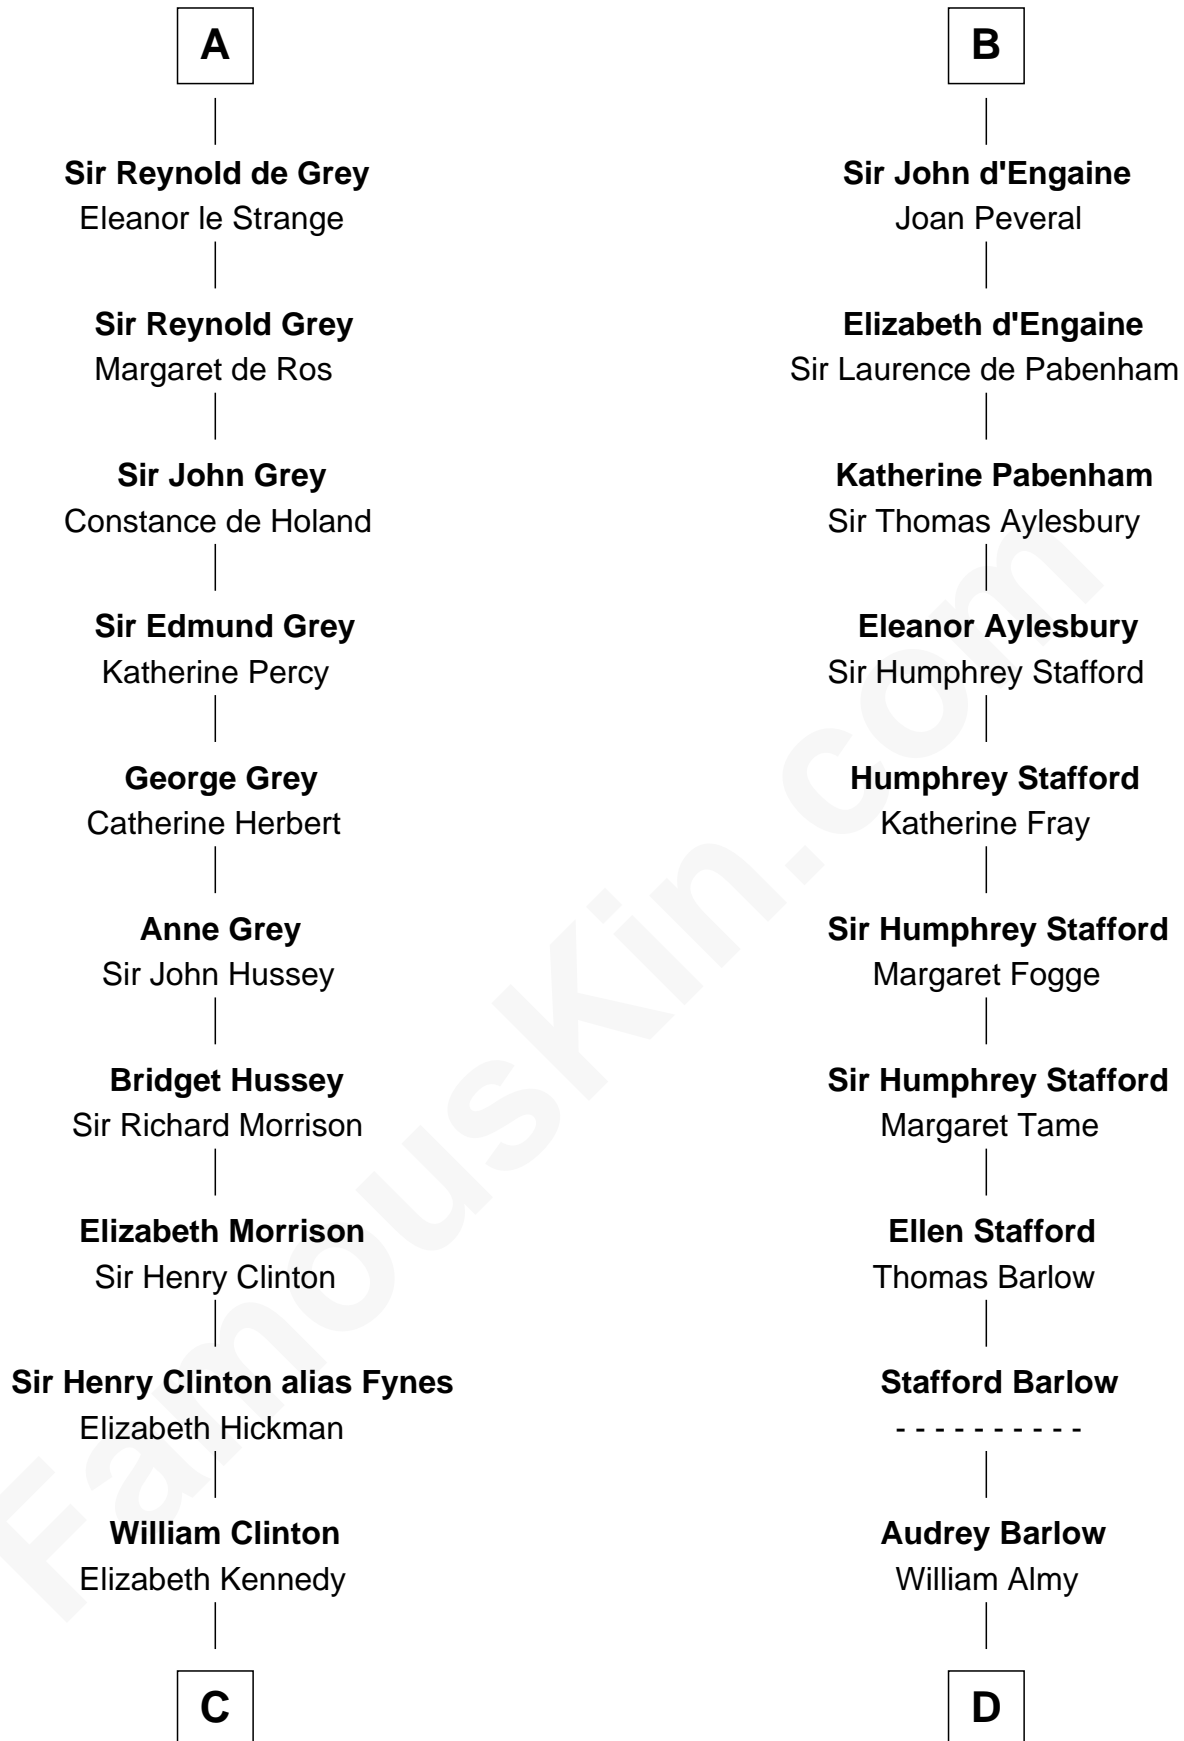

# FamousKin.com Relationship Chart of

**DeWitt Clinton**

*6th Governor of New York*

**20th cousin of**

**William Greene**

*2nd Governor of Rhode Island*

**C**

**James Clinton**  
Elizabeth Smith

**Charles Clinton**  
Elizabeth Denniston

**Gen. James Clinton**  
Mary DeWitt

**DeWitt Clinton**  
*6th Governor of New York*

**D**

**Annis Almy**  
John Greene

**Samuel Greene**  
Mary Gorton

**William Greene**  
Catharine Greene