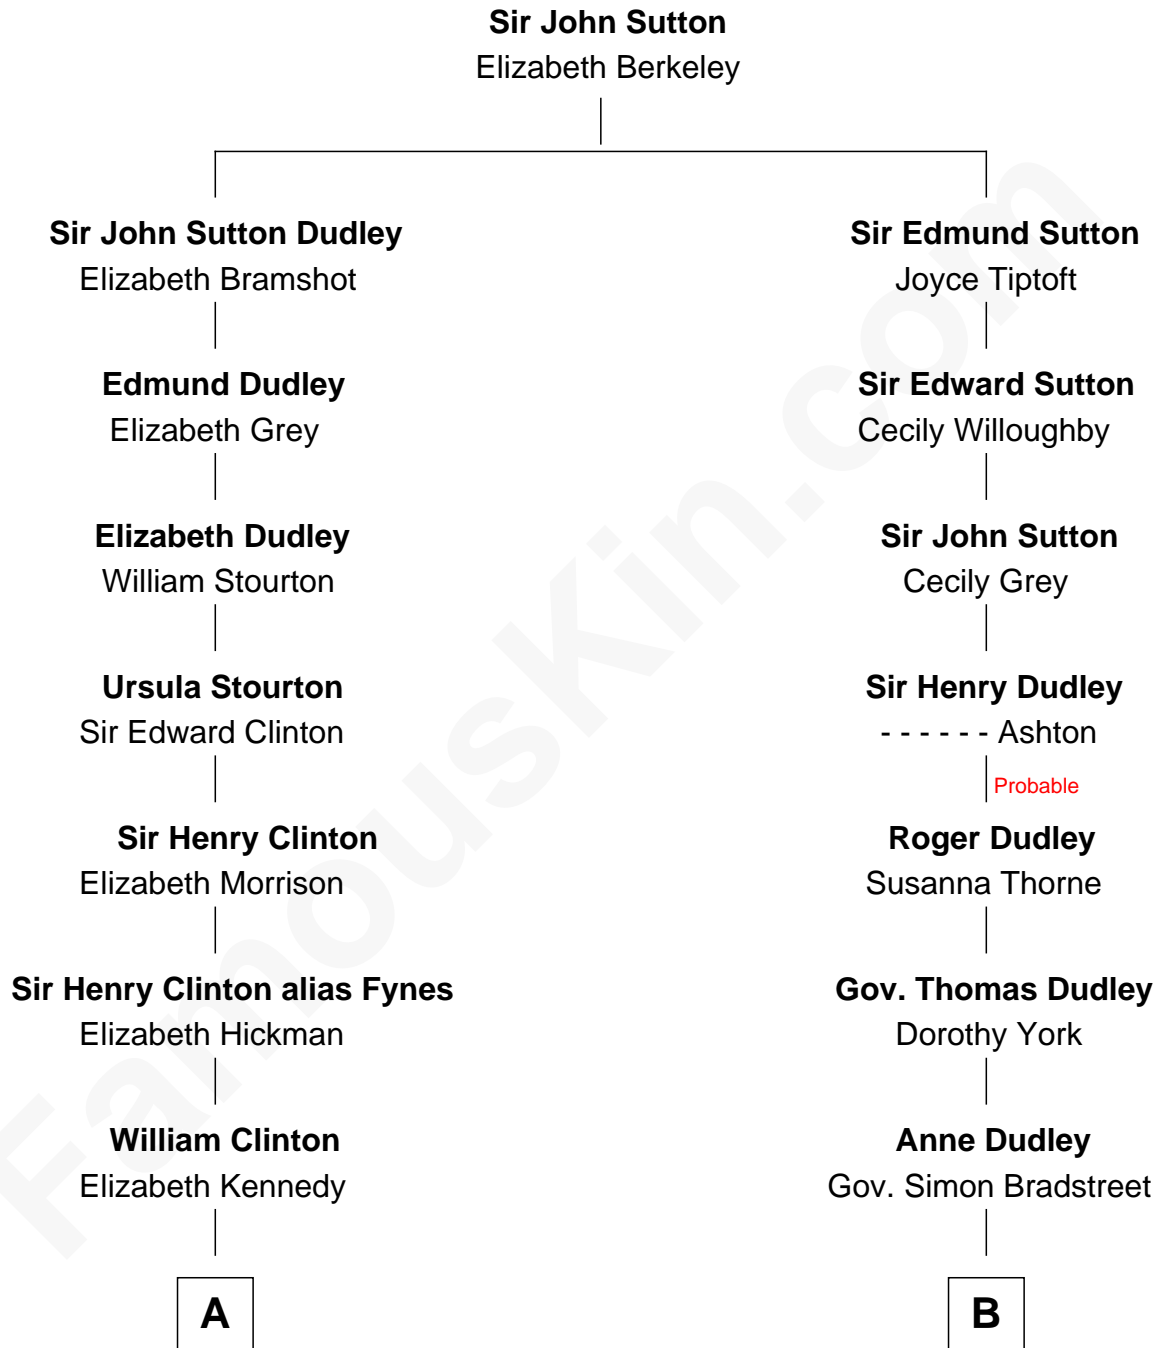

FamousKin.com

Relationship Chart of

DeWitt Clinton

6th Governor of New York

10th cousin 8 times removed of

Kate Upton

Sports Illustrated Swimsuit Cover Model

C

Jefferson Matthew Upton

Shelley Fawn Davis

Kate Upton

Model and Actress

FamousKin.com