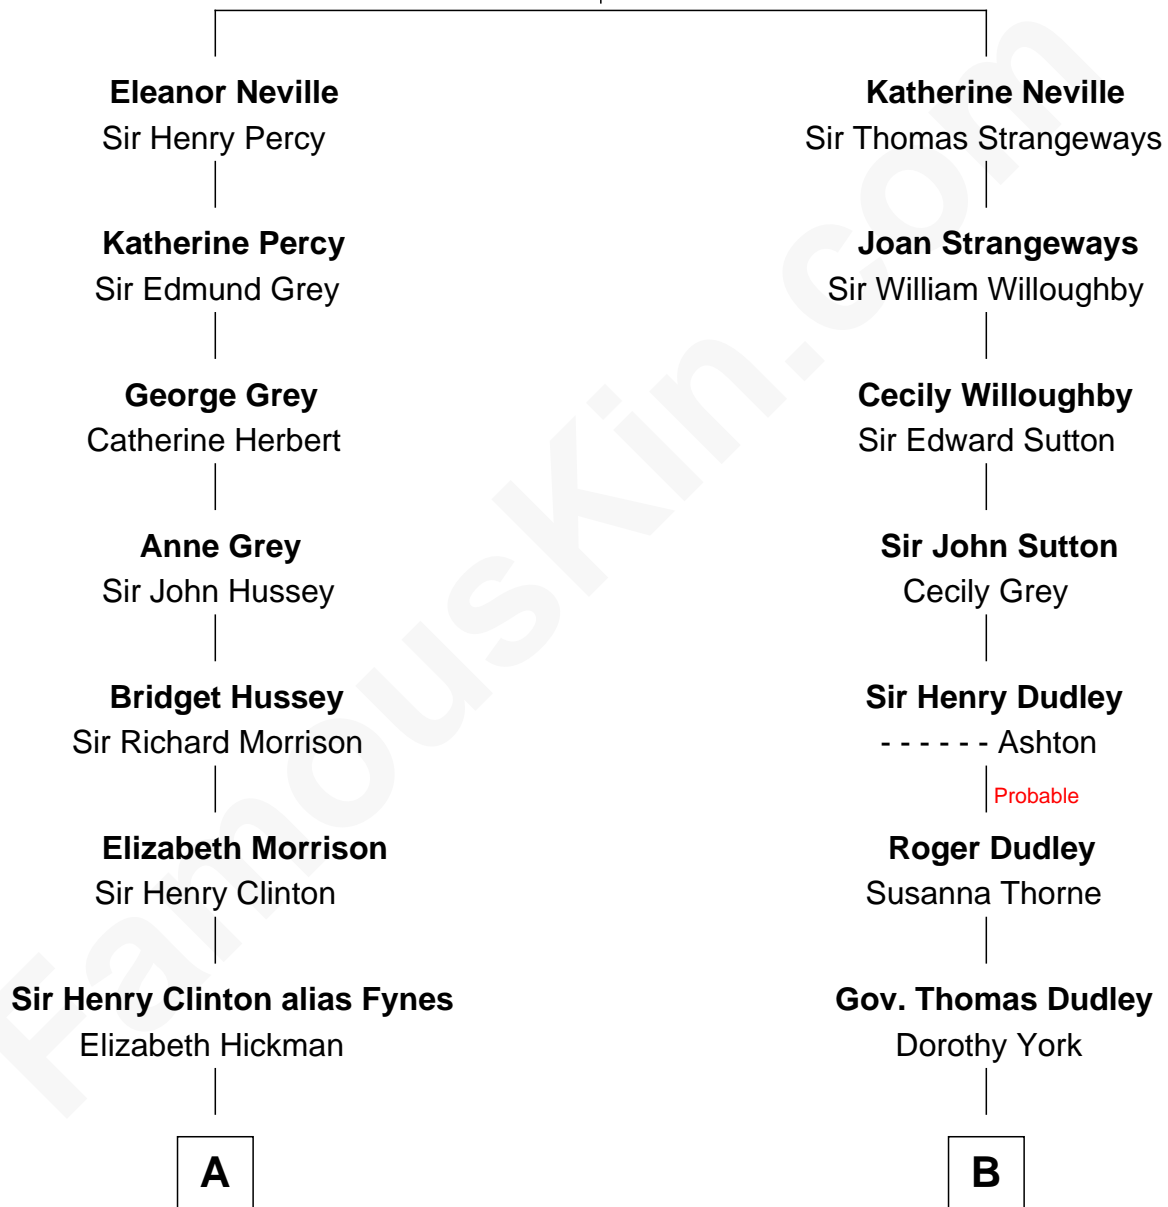

FamousKin.com Relationship Chart of

DeWitt Clinton

6th Governor of New York

11th cousin 8 times removed of

Kate Upton

Sports Illustrated Swimsuit Cover Model

Sir Ralph Neville

Joan Beaufort

C

Elizabeth Brooks Vial
Stephen Edward Upton

Jefferson Matthew Upton
Shelley Fawn Davis

Kate Upton
Model and Actress

FamousKin.com