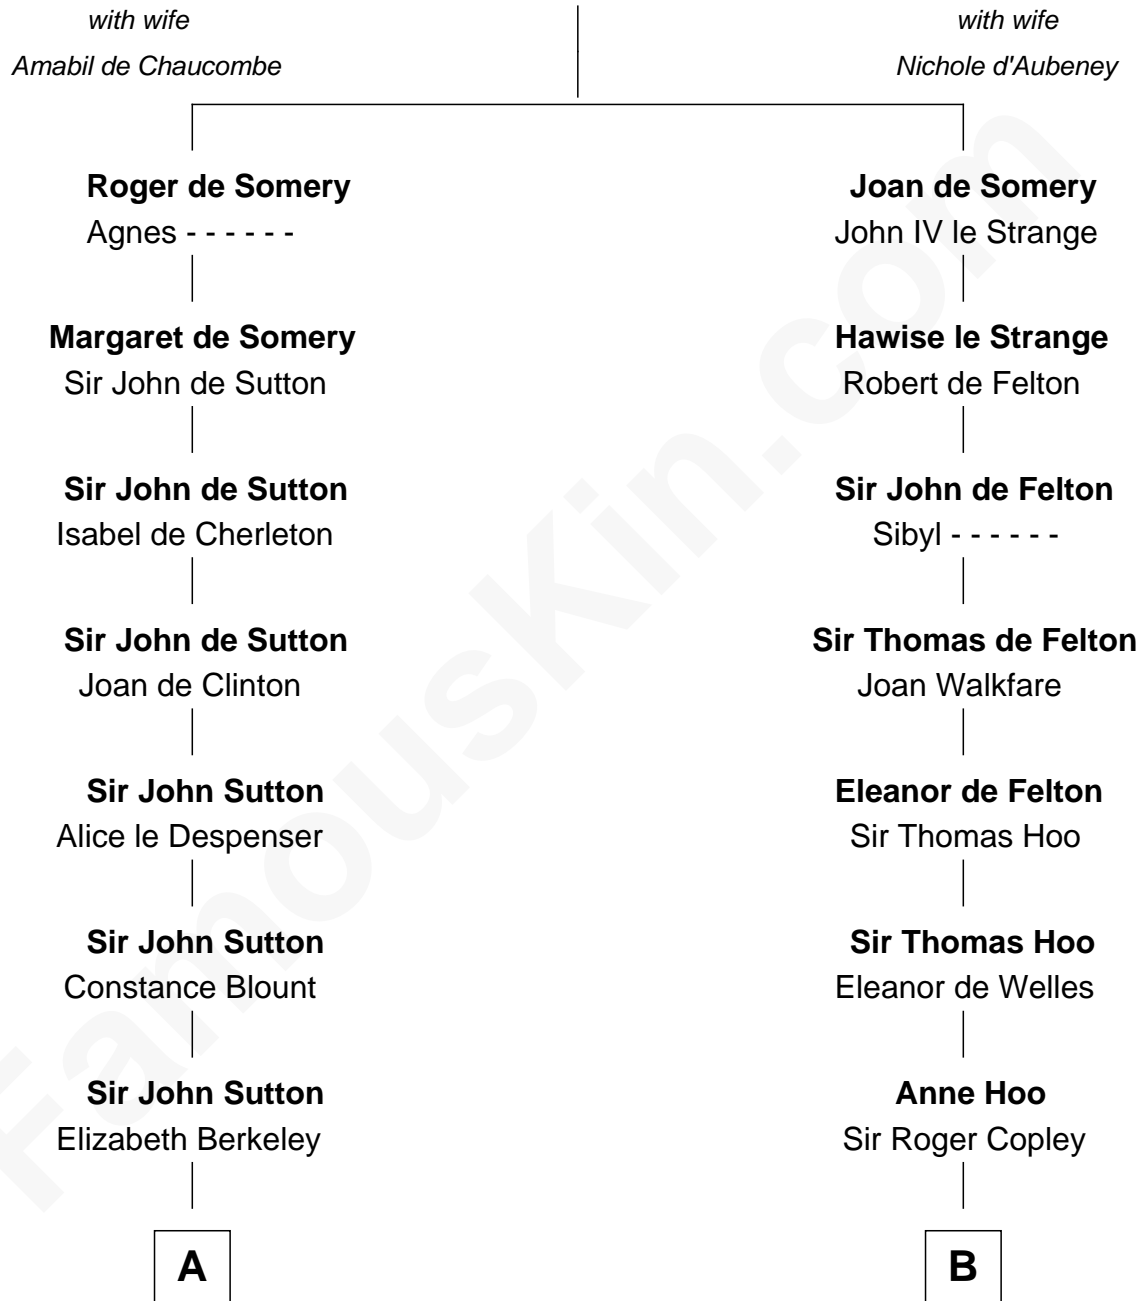

FamousKin.com Relationship Chart of

DeWitt Clinton

6th Governor of New York

17th cousin 4 times removed of

Ray Bradbury

Author of The Martian Chronicles

Sir Roger de Somery

C

—
Samuel Bradbury

Frances Mary Rothead

—
Samuel Irving Bradbury

Mary Adell Spaulding

—
Samuel Hinkston Bradbury

Minnie Alice Davis

—
Leonard Spaulding Bradbury

Esther Marie Moberg

—
Ray Bradbury

Author of [The Martian Chronicles](#)