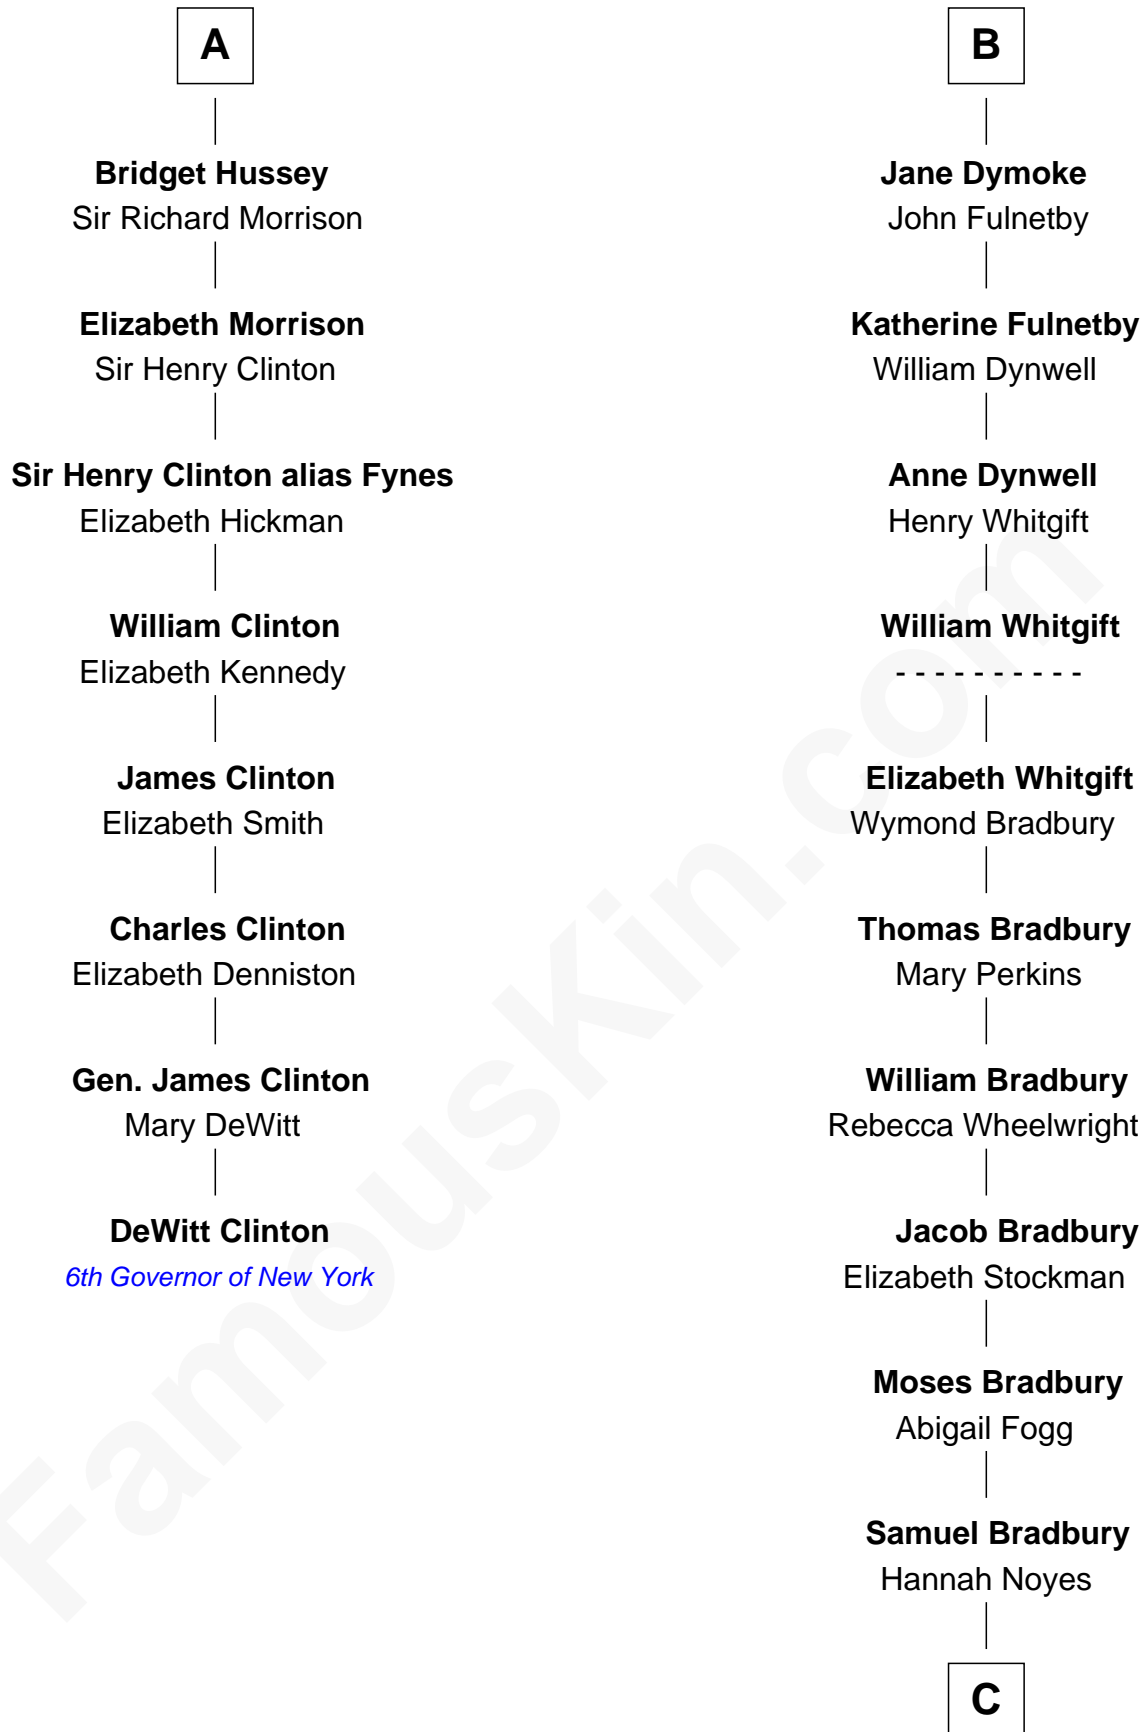

FamousKin.com Relationship Chart of

DeWitt Clinton

6th Governor of New York

14th cousin 7 times removed of

Ray Bradbury

Author of The Martian Chronicles

C

—
Samuel Bradbury

Frances Mary Rohead

—
Samuel Irving Bradbury

Mary Adell Spaulding

—
Samuel Hinkston Bradbury

Minnie Alice Davis

—
Leonard Spaulding Bradbury

Esther Marie Moberg

—
Ray Bradbury