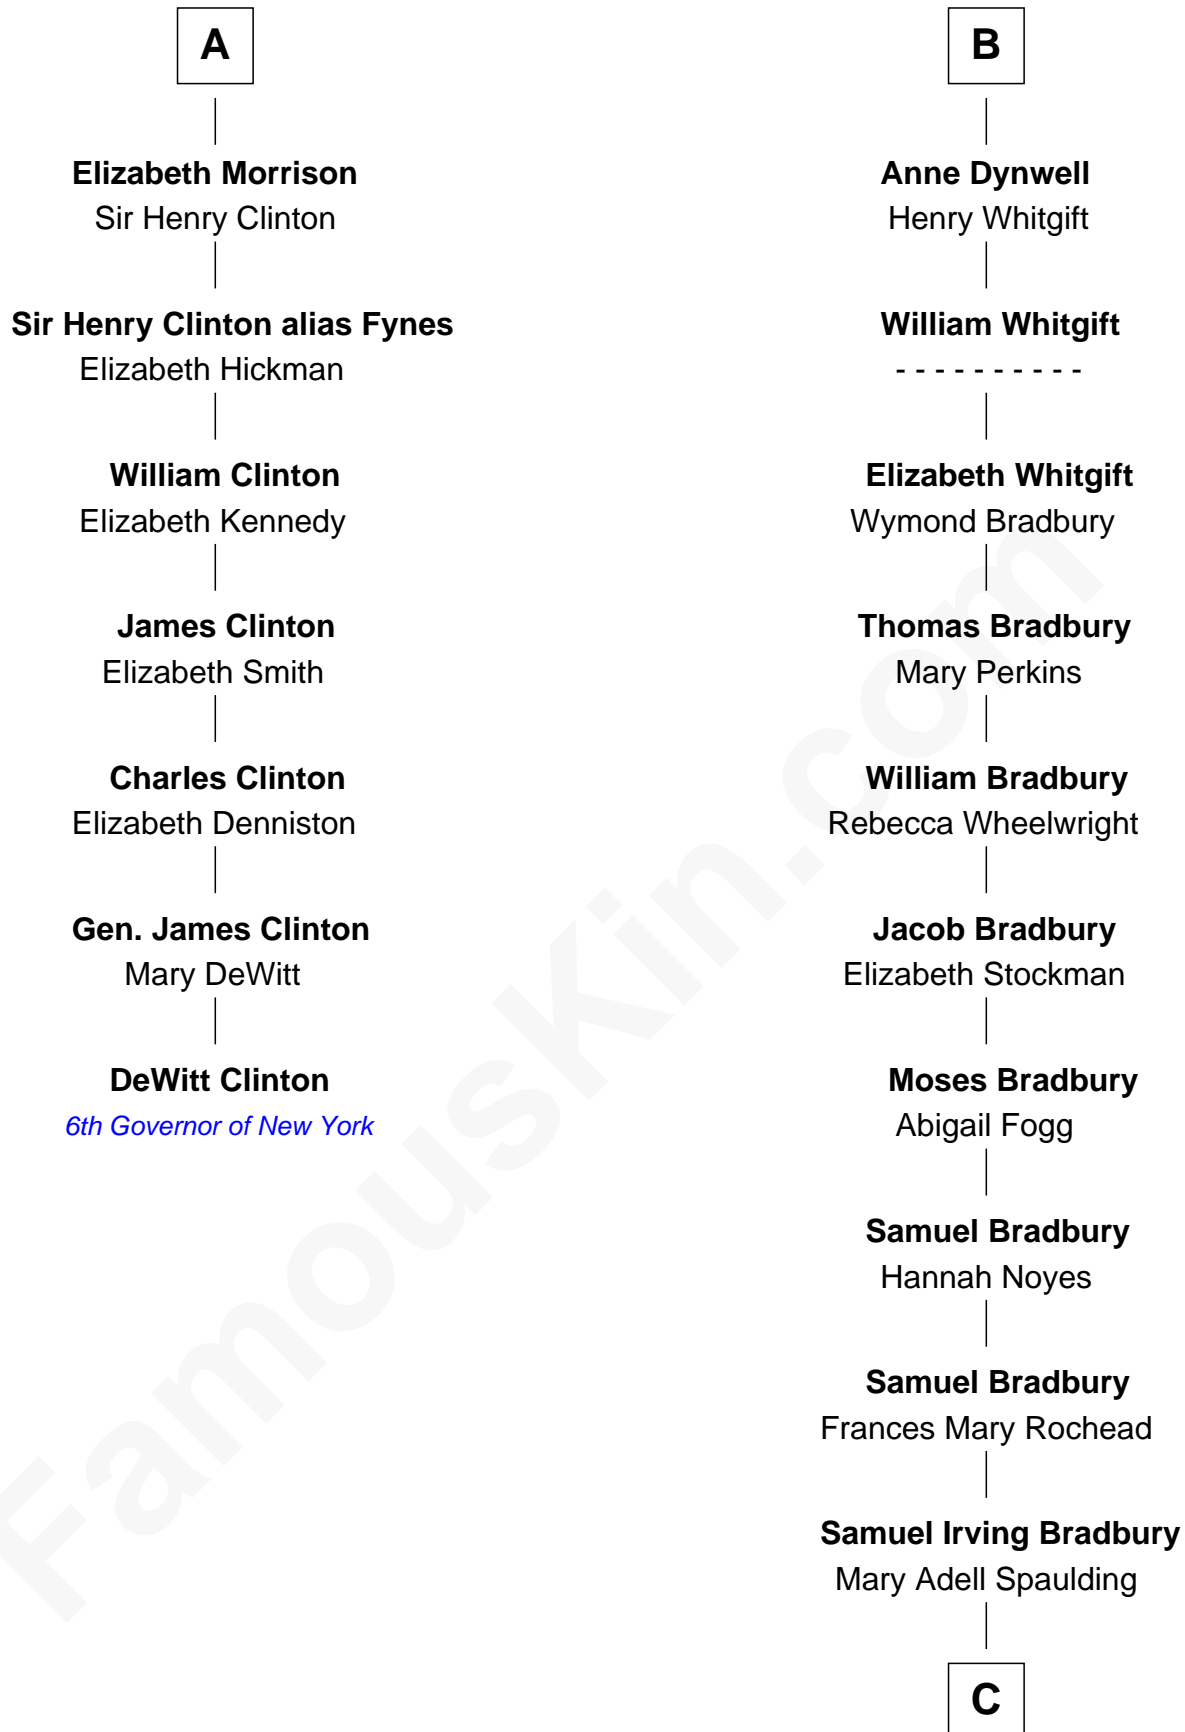

# FamousKin.com Relationship Chart of

**DeWitt Clinton**

*6th Governor of New York*

13th cousin 6 times removed of

**Ray Bradbury**

*Author of The Martian Chronicles*

**C**

—  
**Samuel Hinkston Bradbury**

Minnie Alice Davis

—  
**Leonard Spaulding Bradbury**

Esther Marie Moberg

—  
**Ray Bradbury**

*Author of [The Martian Chronicles](#)*

FamousKin.com