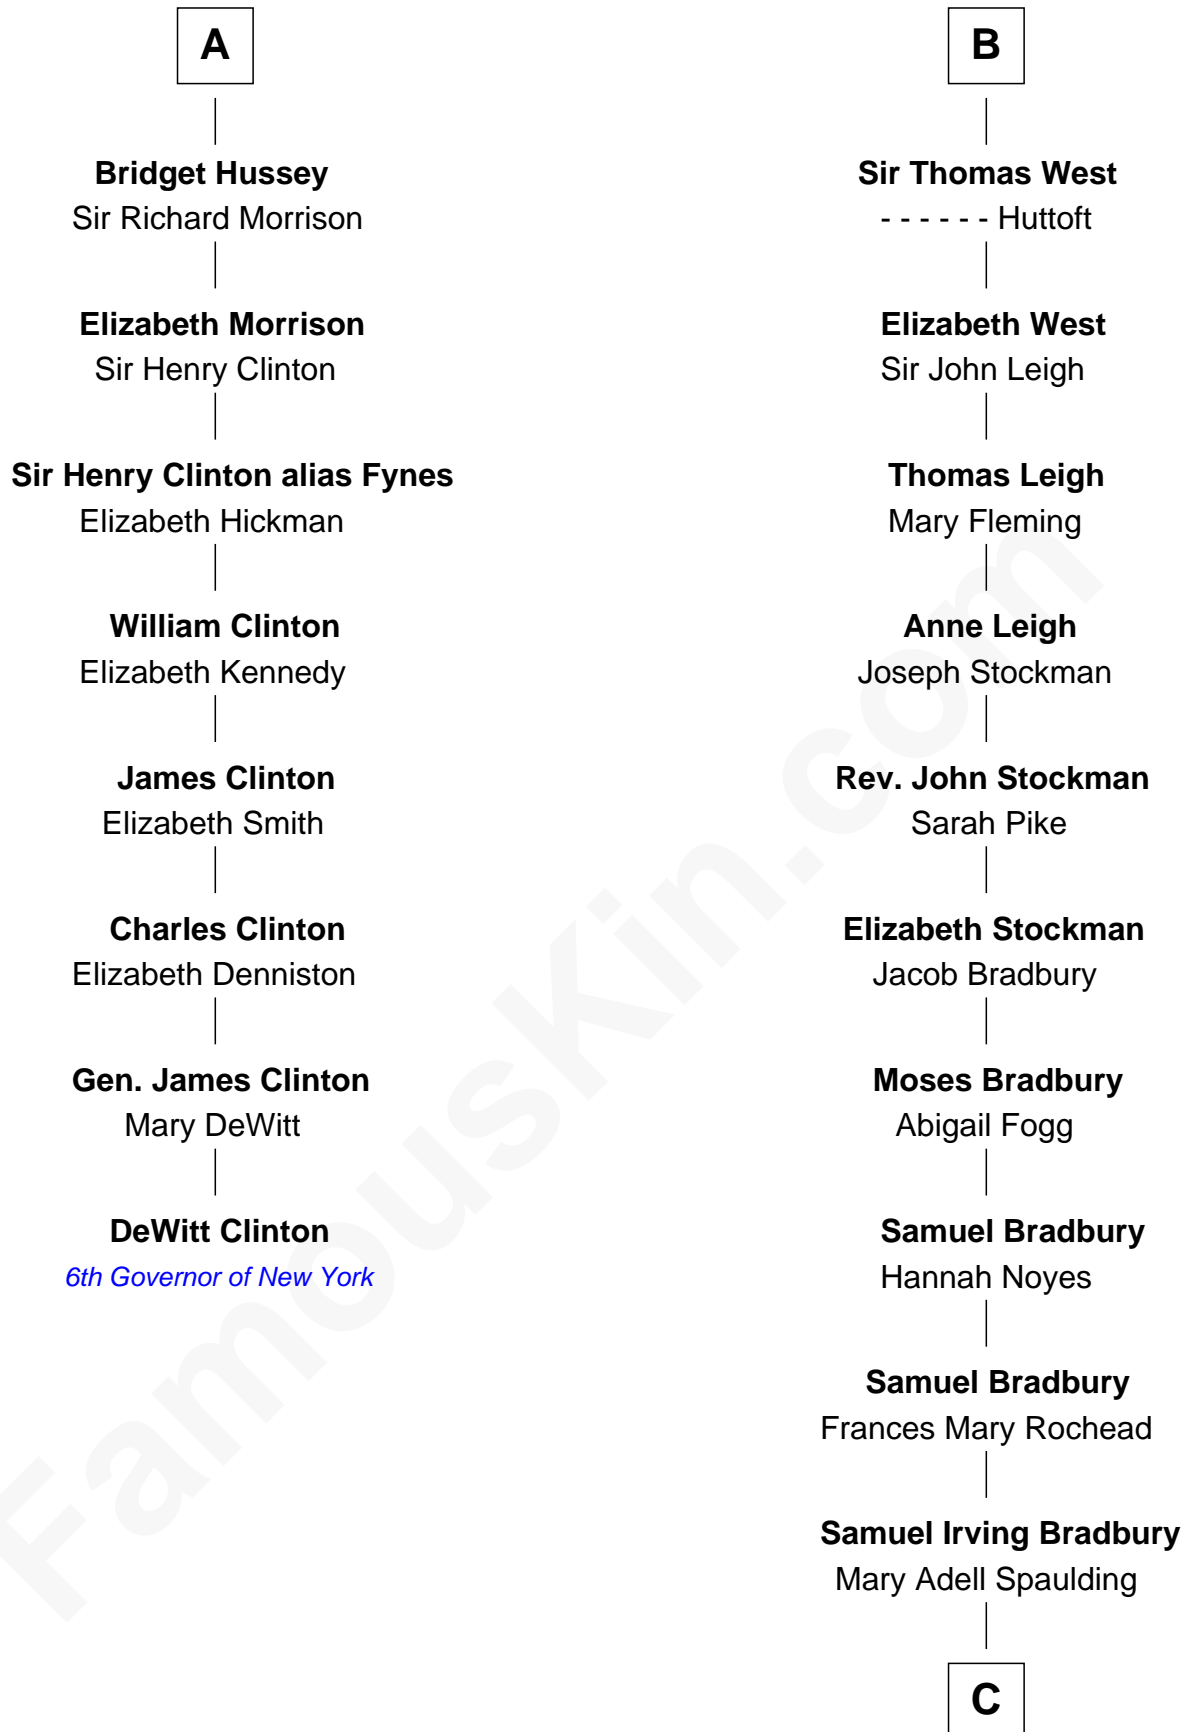

FamousKin.com Relationship Chart of

DeWitt Clinton

6th Governor of New York

14th cousin 5 times removed of

Ray Bradbury

Author of The Martian Chronicles

Henry Plantagenet

Maud de Chaworth

Sir Edmund Grey

Katherine Percy

George Grey

Catherine Herbert

Anne Grey

Sir John Hussey

A

Joan of Lancaster

John de Mowbray

Eleanor Mowbray

Roger de la Warre

Joan de la Warre

Sir Thomas West

Sir Reynold West

Margaret Thorley

Sir Richard West

Katherine Hungerford

Sir Thomas West

Eleanor Copley

Sir George West

Elizabeth Morton

B

C

Samuel Hinkston Bradbury