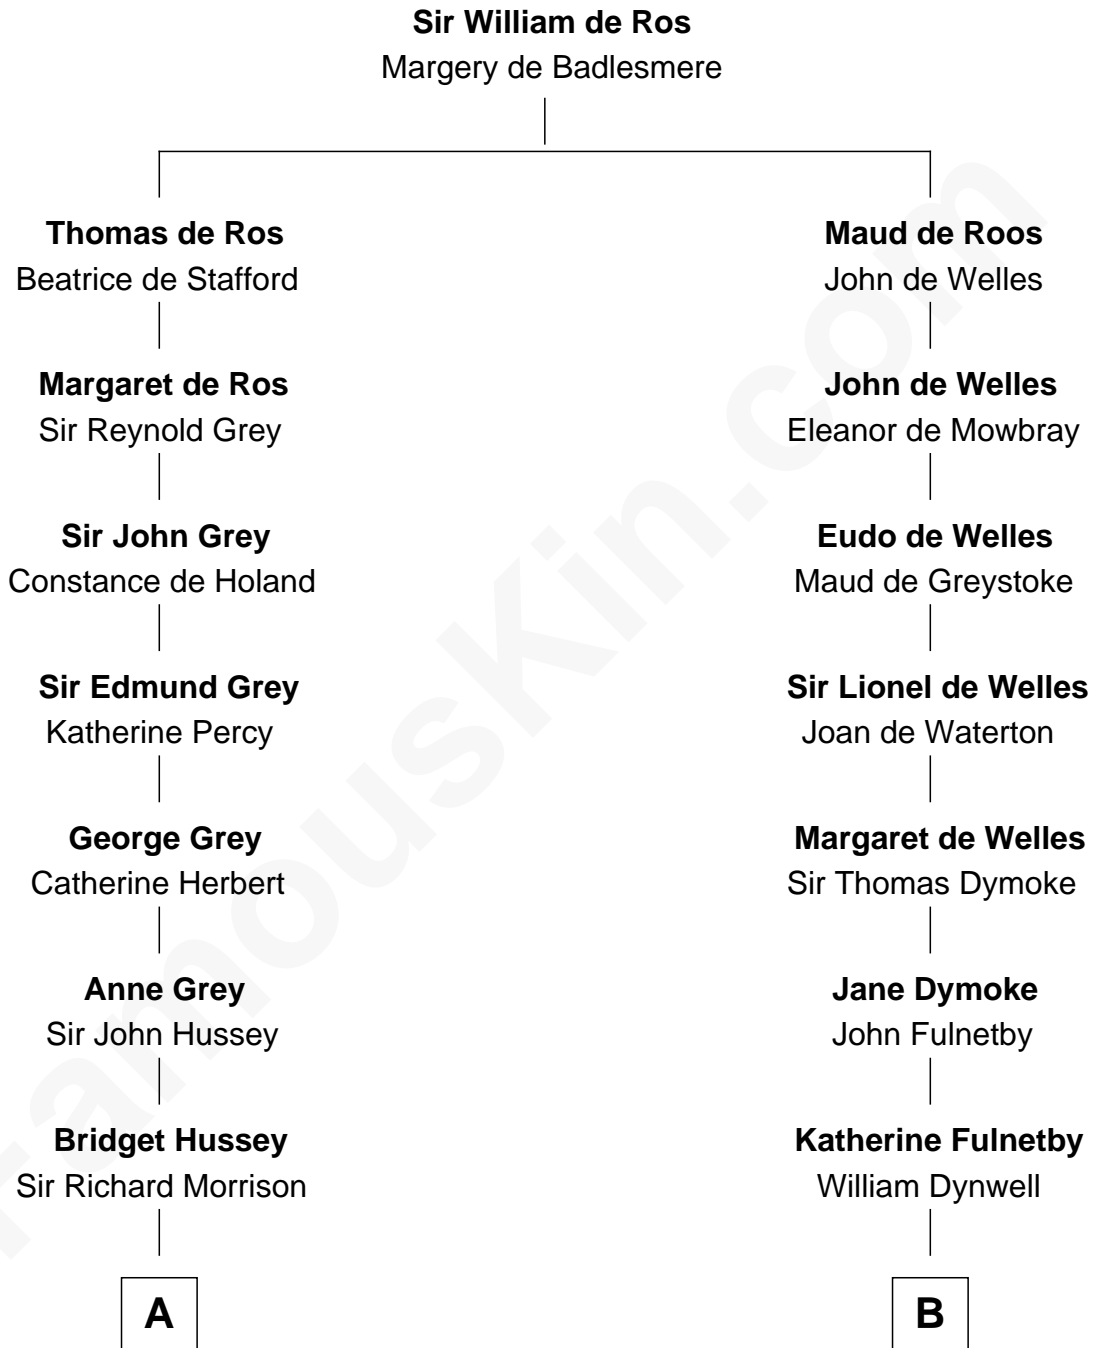

# FamousKin.com Relationship Chart of

**DeWitt Clinton**

*6th Governor of New York*

13th cousin 6 times removed of

**Ray Bradbury**

*Author of The Martian Chronicles*

**C**

—  
**Samuel Hinkston Bradbury**

Minnie Alice Davis

—  
**Leonard Spaulding Bradbury**

Esther Marie Moberg

—  
**Ray Bradbury**

*Author of [The Martian Chronicles](#)*

FamousKin.com