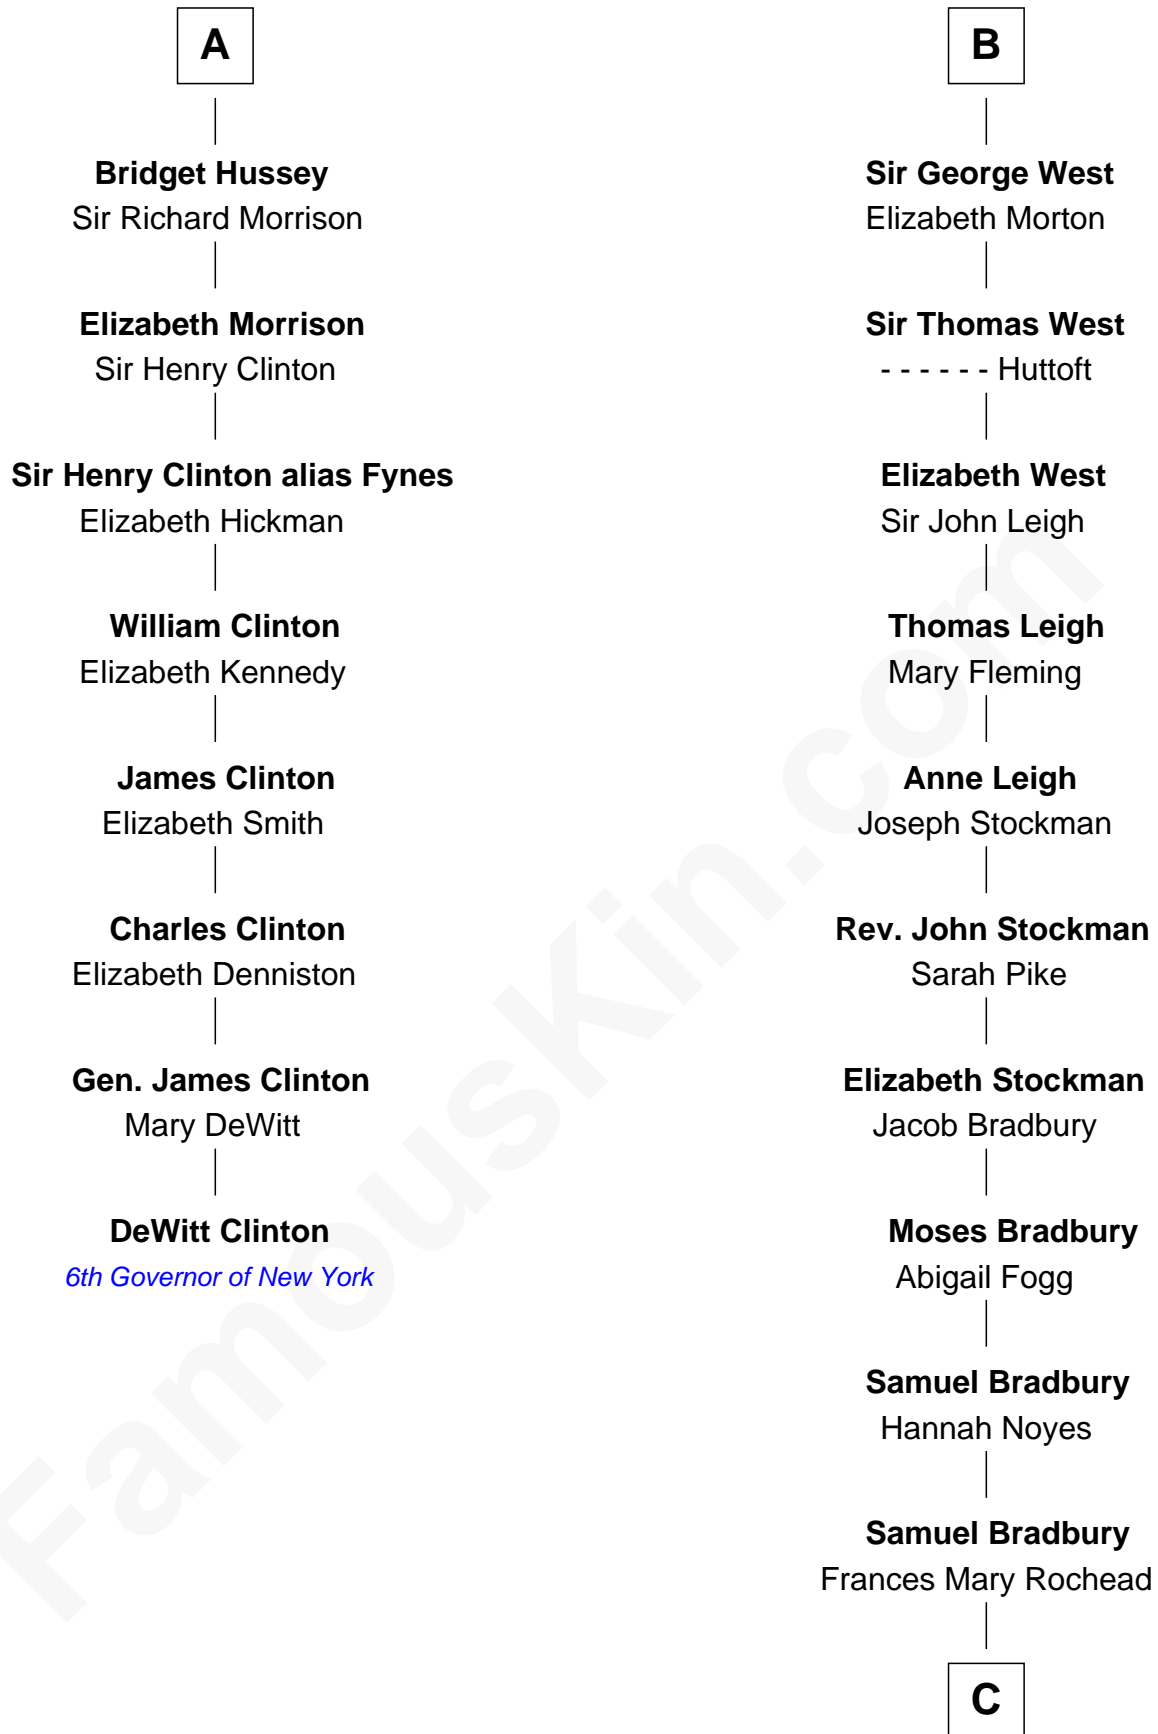

# FamousKin.com Relationship Chart of

**DeWitt Clinton**

*6th Governor of New York*

14th cousin 6 times removed of

**Ray Bradbury**

*Author of The Martian Chronicles*

**C**

—  
**Samuel Irving Bradbury**

Mary Adell Spaulding

—  
**Samuel Hinkston Bradbury**

Minnie Alice Davis

—  
**Leonard Spaulding Bradbury**

Esther Marie Moberg

—  
**Ray Bradbury**

*Author of [The Martian Chronicles](#)*

FamousKin.com