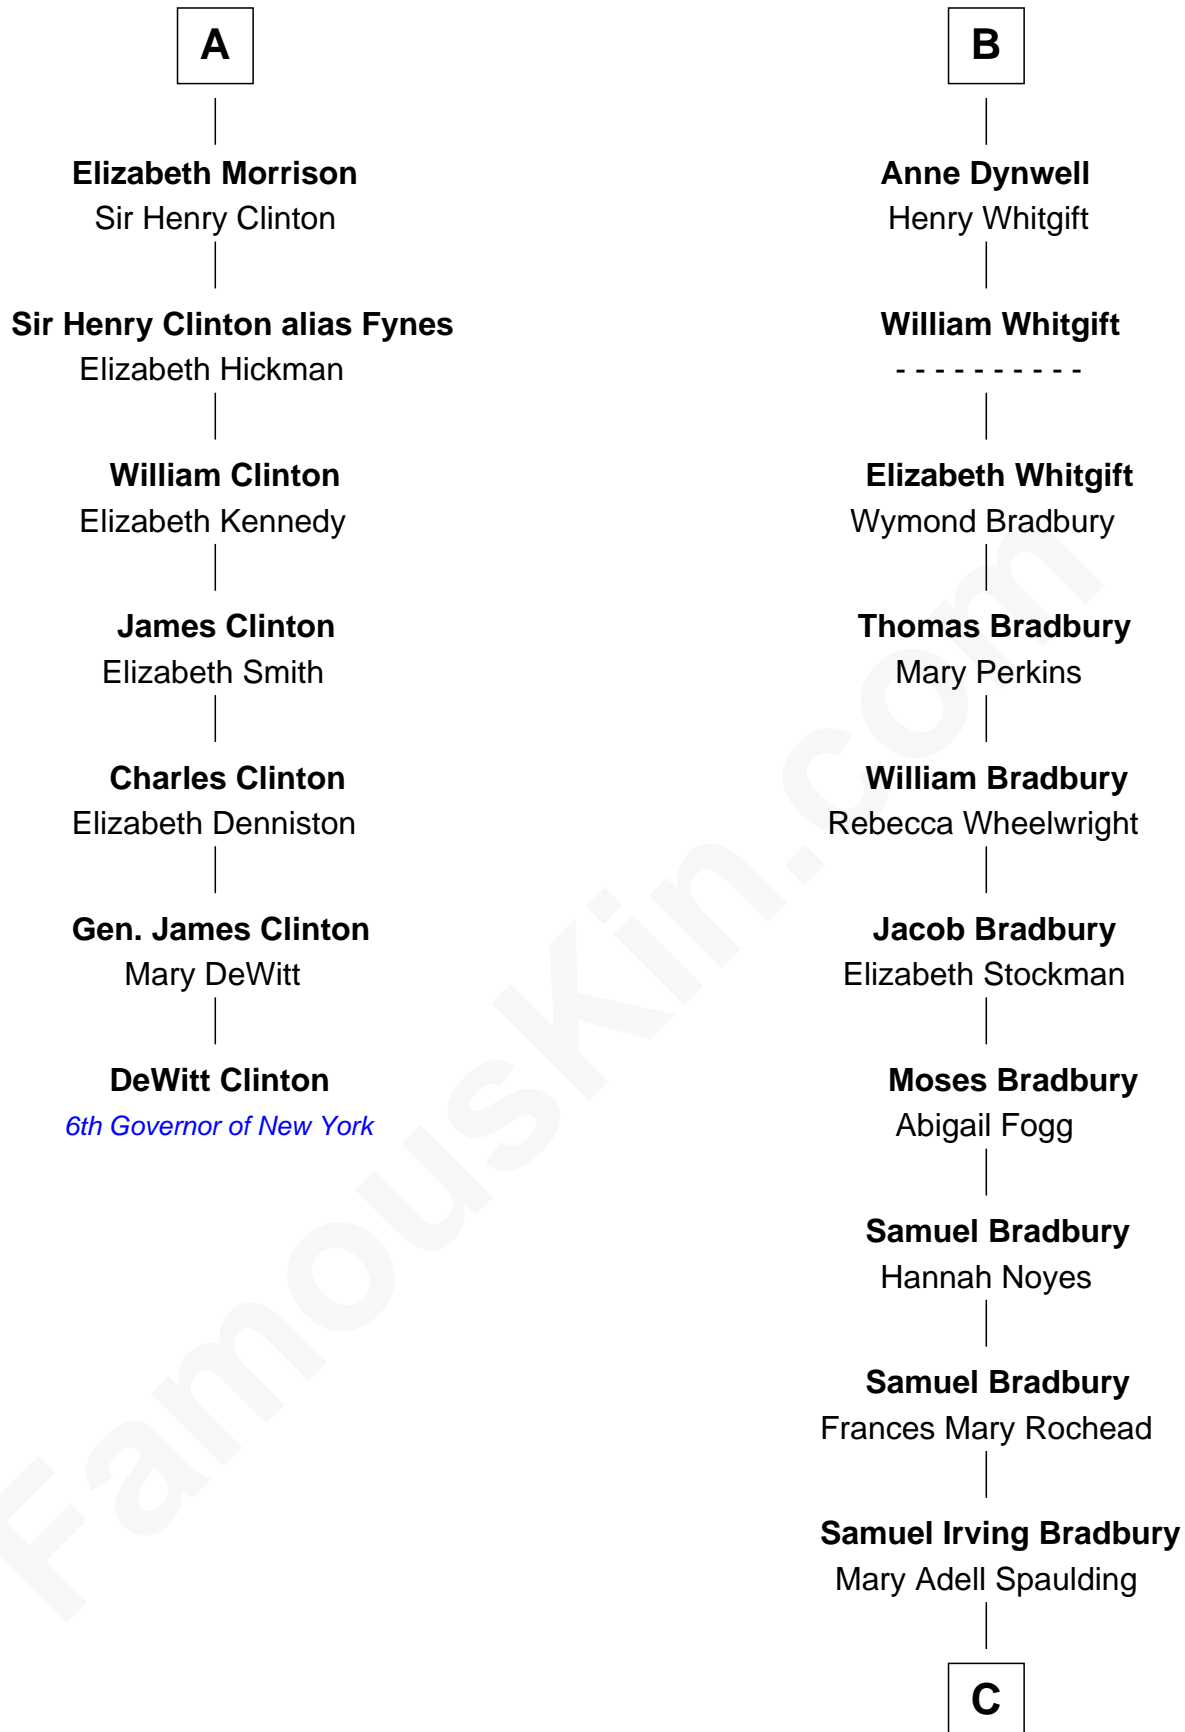

FamousKin.com Relationship Chart of

DeWitt Clinton

6th Governor of New York

13th cousin 6 times removed of

Ray Bradbury

Author of The Martian Chronicles

Sir Henry de Percy

Idoine de Clifford

Maude de Percy
Sir John de Neville

Sir Ralph Neville
Joan Beaufort

Eleanor Neville
Sir Henry Percy

Katherine Percy
Sir Edmund Grey

George Grey
Catherine Herbert

Anne Grey
Sir John Hussey

Bridget Hussey
Sir Richard Morrison

A

Isabel de Percy
Sir William de Aton

Elizabeth de Aton
Sir John Conyers

Robert Conyers
Isabel Pert

Joan Conyers
Sir Philip Dymoke

Sir Thomas Dymoke
Margaret de Welles

Jane Dymoke
John Fulnetby

Katherine Fulnetby
William Dynwell

B

C

—
Samuel Hinkston Bradbury

Minnie Alice Davis

—
Leonard Spaulding Bradbury

Esther Marie Moberg

—
Ray Bradbury

Author of [The Martian Chronicles](#)