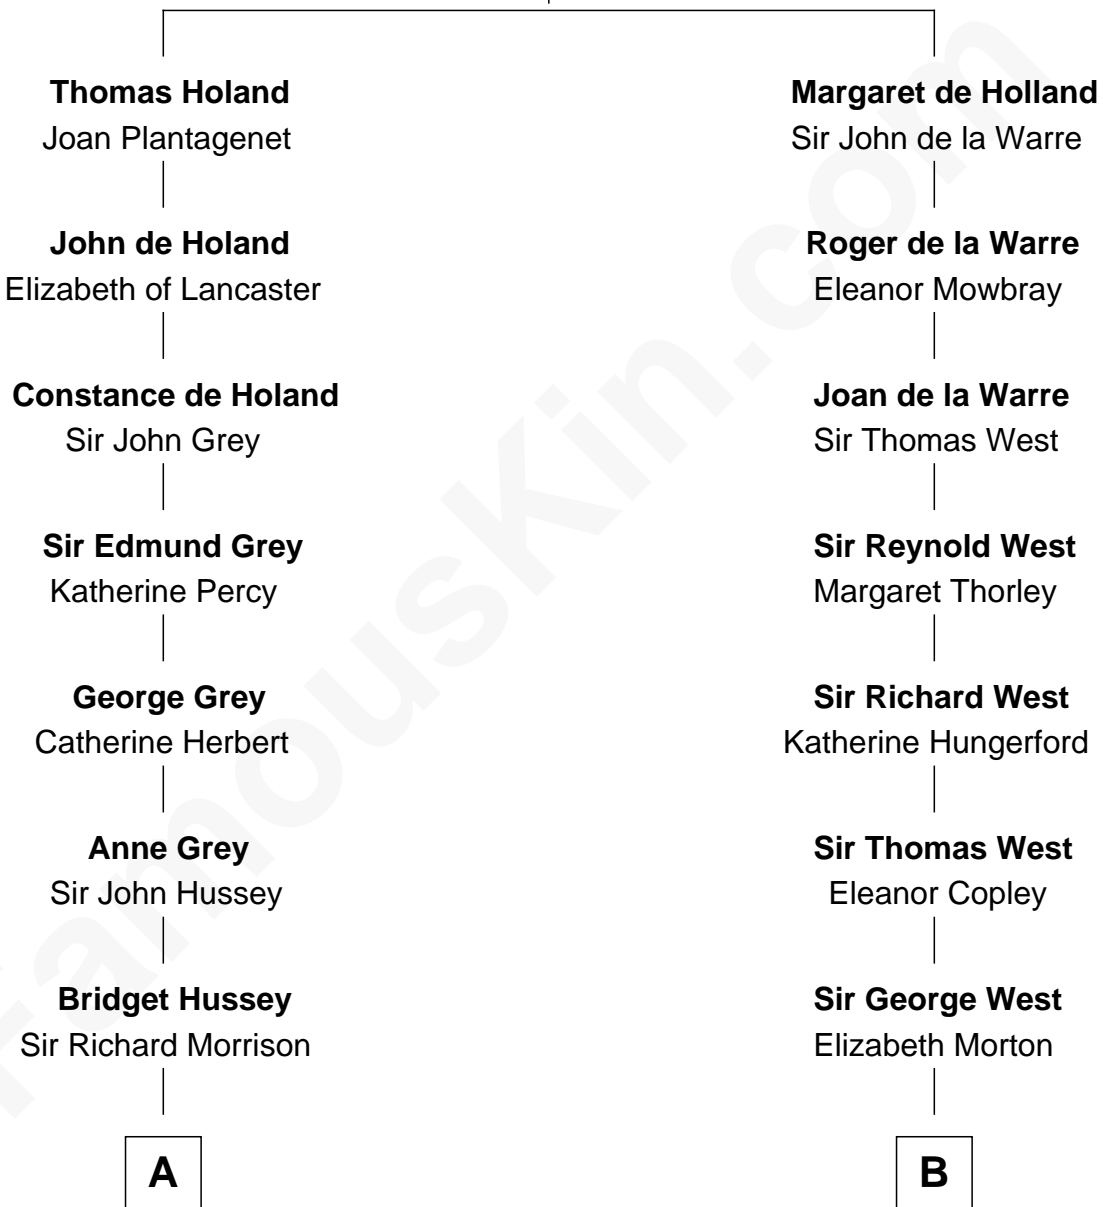

# FamousKin.com Relationship Chart of

**DeWitt Clinton**

*6th Governor of New York*

13th cousin 6 times removed of

**Ray Bradbury**

*Author of The Martian Chronicles*

**Sir Robert de Holland**

Maude la Zouche

**C**

—  
**Samuel Hinkston Bradbury**

Minnie Alice Davis

—  
**Leonard Spaulding Bradbury**

Esther Marie Moberg

—  
**Ray Bradbury**

*Author of [The Martian Chronicles](#)*

FamousKin.com