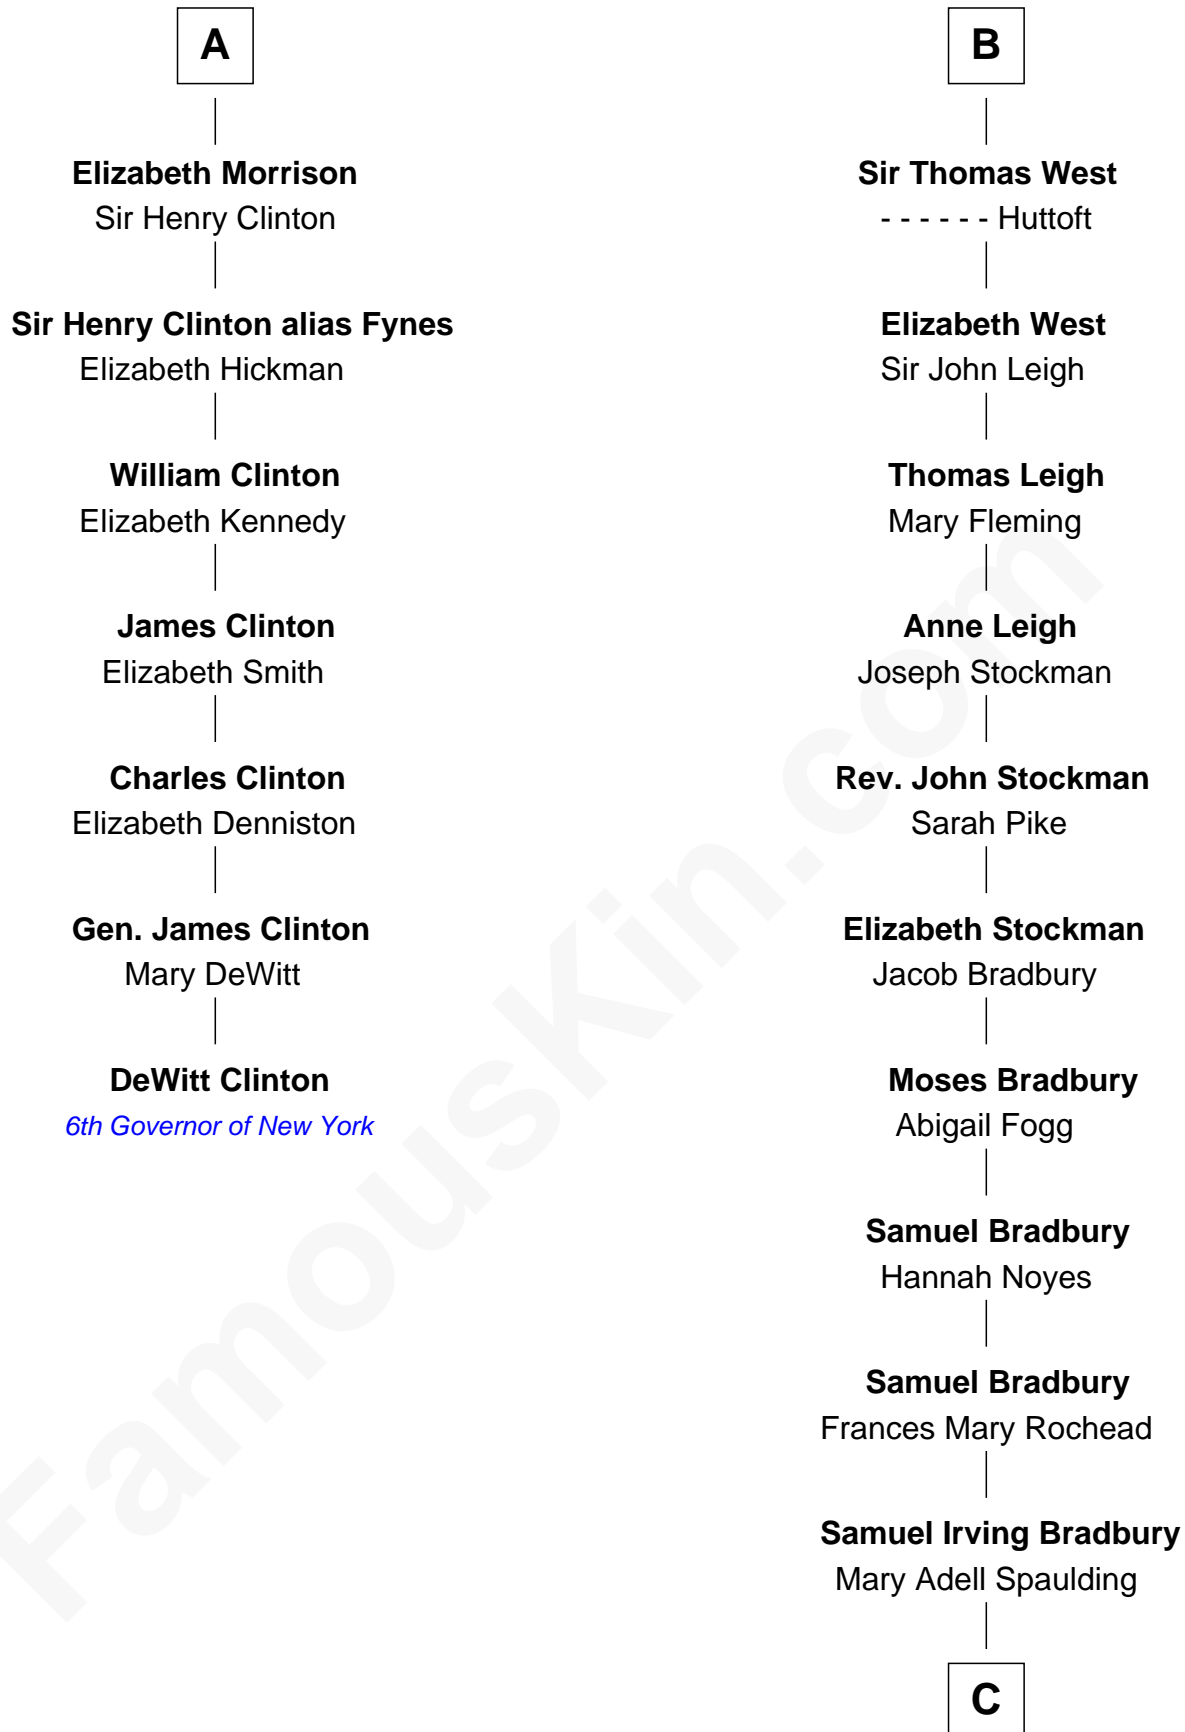

# FamousKin.com Relationship Chart of

**DeWitt Clinton**

*6th Governor of New York*

13th cousin 6 times removed of

**Ray Bradbury**

*Author of The Martian Chronicles*

**Sir Robert de Holland**

Maude la Zouche

**C**

—  
**Samuel Hinkston Bradbury**

Minnie Alice Davis

—  
**Leonard Spaulding Bradbury**

Esther Marie Moberg

—  
**Ray Bradbury**

*Author of [The Martian Chronicles](#)*

FamousKin.com