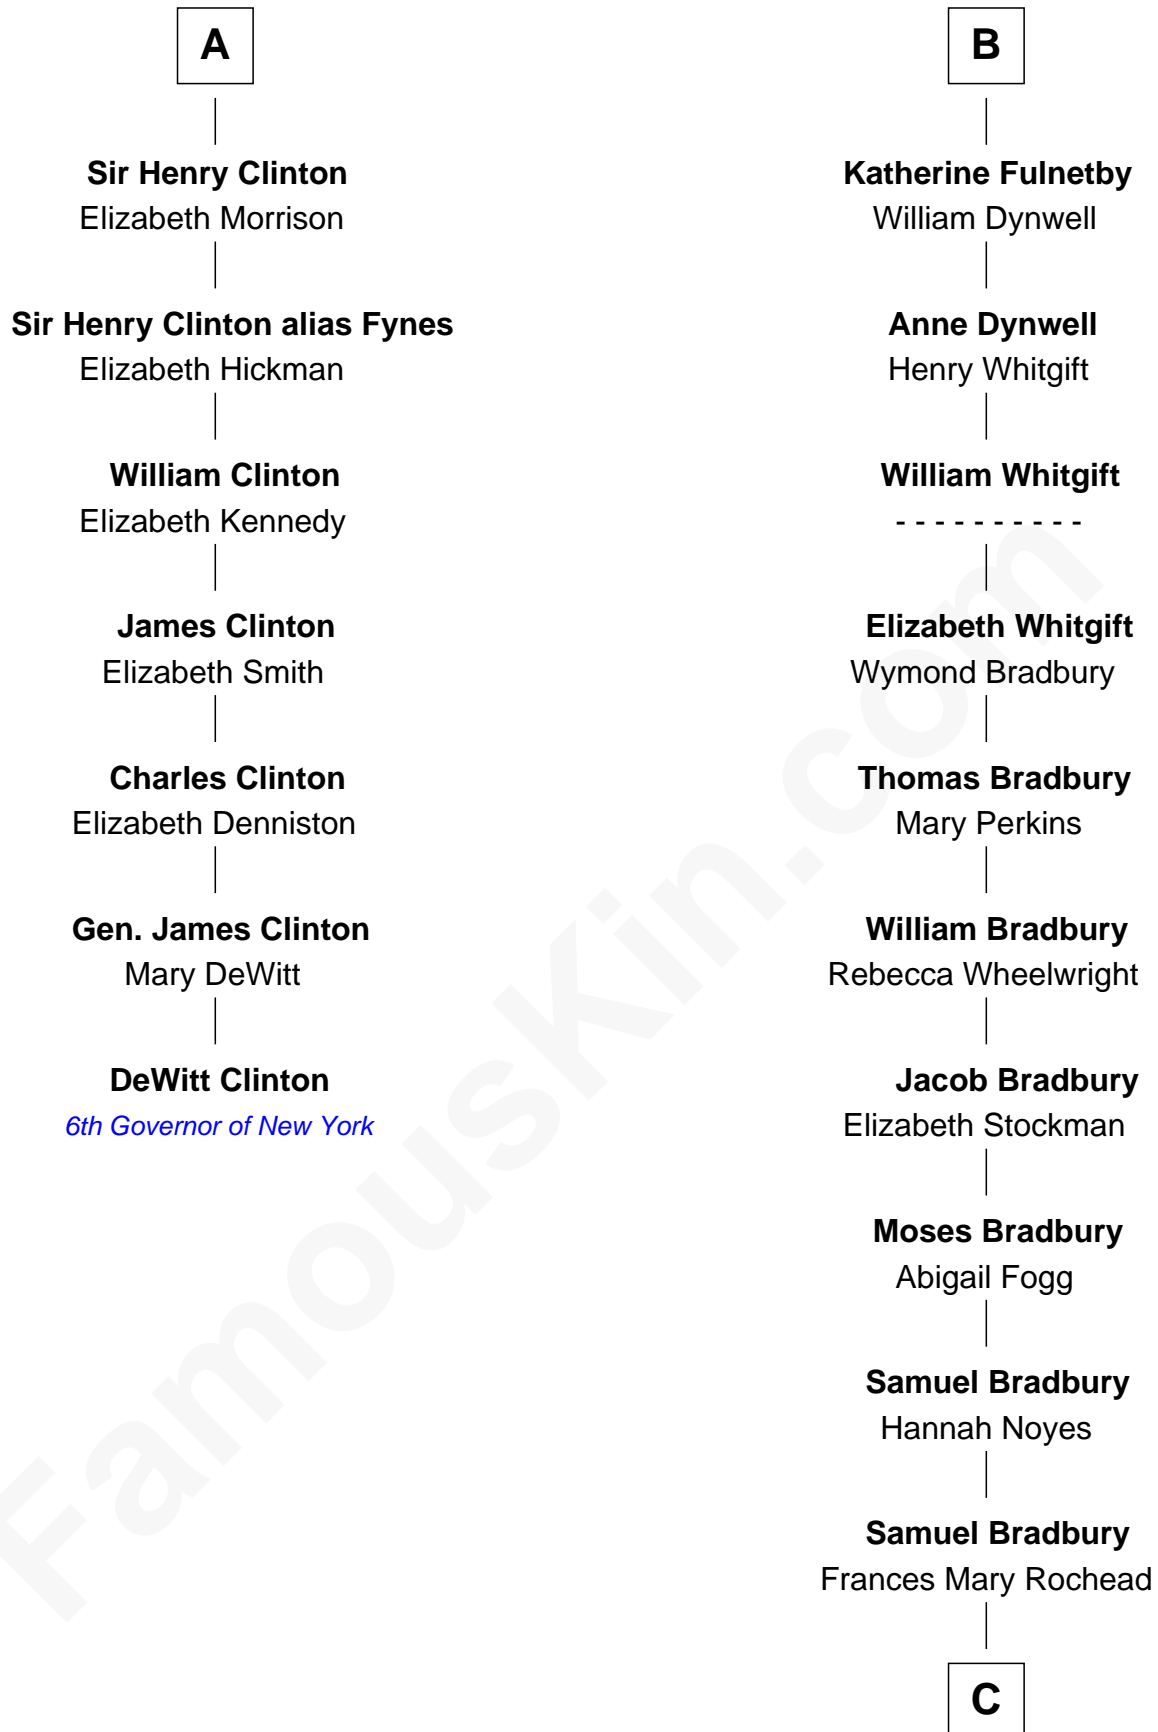

FamousKin.com Relationship Chart of

DeWitt Clinton

6th Governor of New York

13th cousin 7 times removed of

Ray Bradbury

Author of The Martian Chronicles

Sir Maurice de Berkeley

Eve la Zouche

Edmund Dudley

Elizabeth Grey

Elizabeth Dudley

William Stourton

Ursula Stourton

Sir Edward Clinton

A

Isabel de Berkeley

Sir Robert de Clifford

Sir Roger de Clifford

Maud de Beauchamp

Katherine de Clifford

Sir Ralph de Greystoke

Maud de Greystoke

Eudo de Welles

Sir Lionel de Welles

Joan de Waterton

Margaret de Welles

Sir Thomas Dymoke

Jane Dymoke

John Fulnetby

B

C

—
Samuel Irving Bradbury