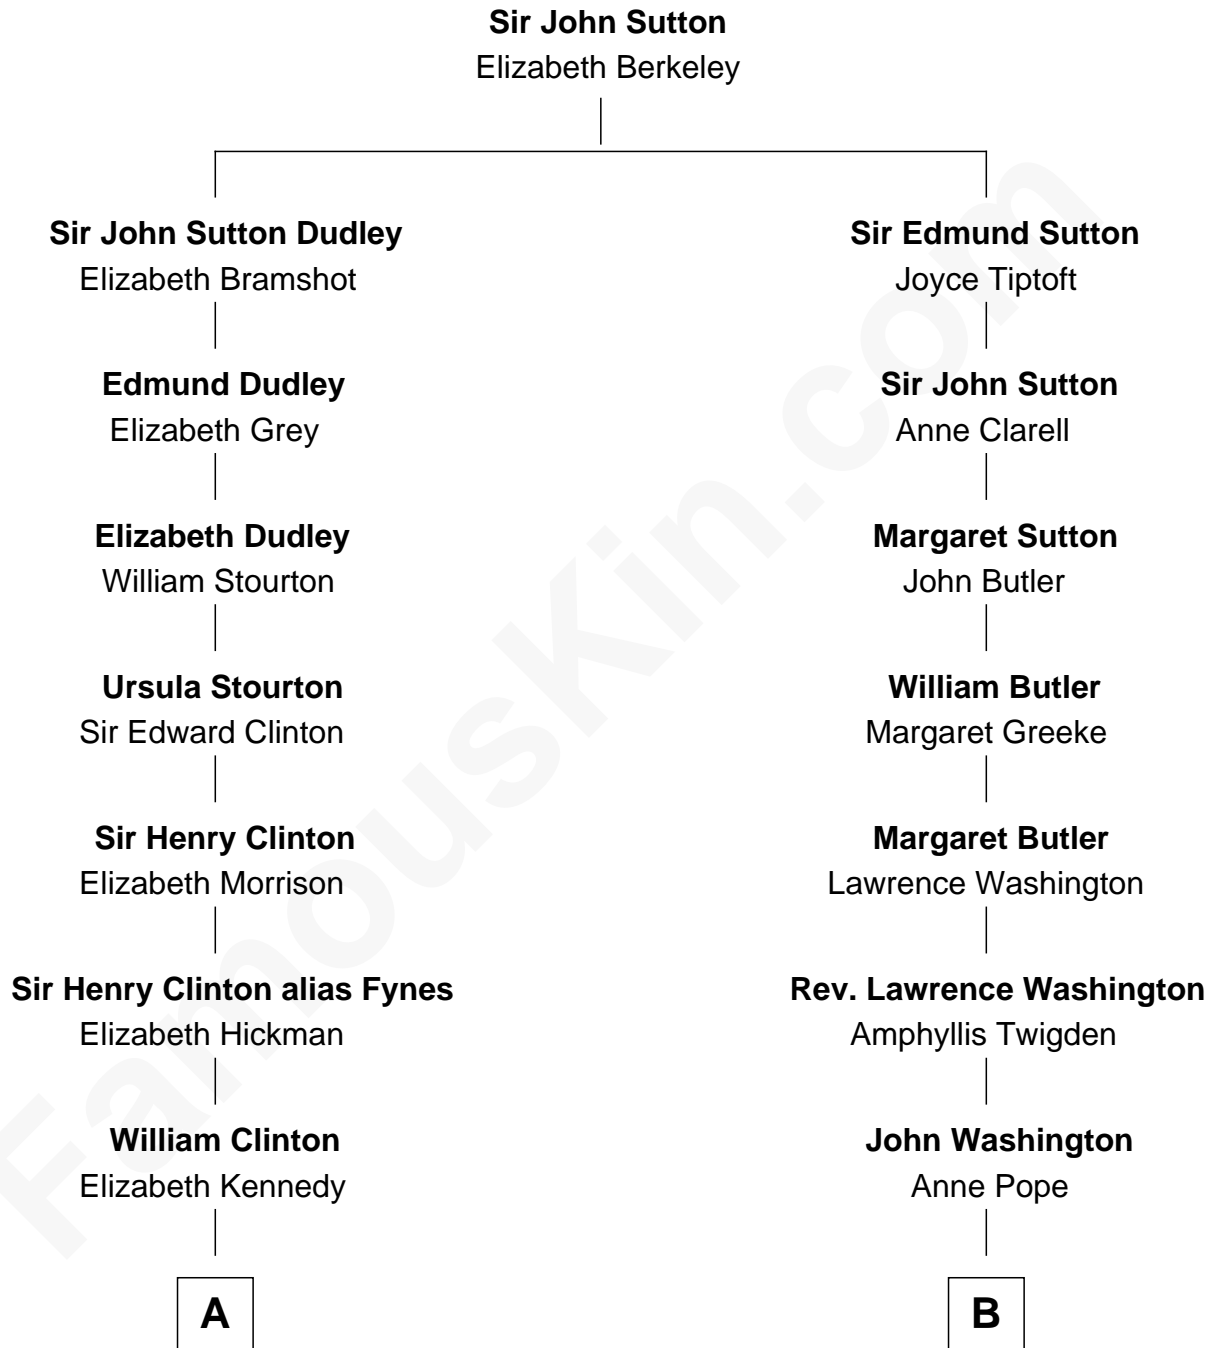

FamousKin.com Relationship Chart of

DeWitt Clinton

6th Governor of New York

9th cousin 1 time removed of

George Washington

1st U.S. President

A

James Clinton
Elizabeth Smith

Charles Clinton
Elizabeth Denniston

Gen. James Clinton
Mary DeWitt

DeWitt Clinton
6th Governor of New York

B

Lawrence Washington
Mildred Warner

Augustine Washington
Mary Ball

George Washington
1st U.S. President