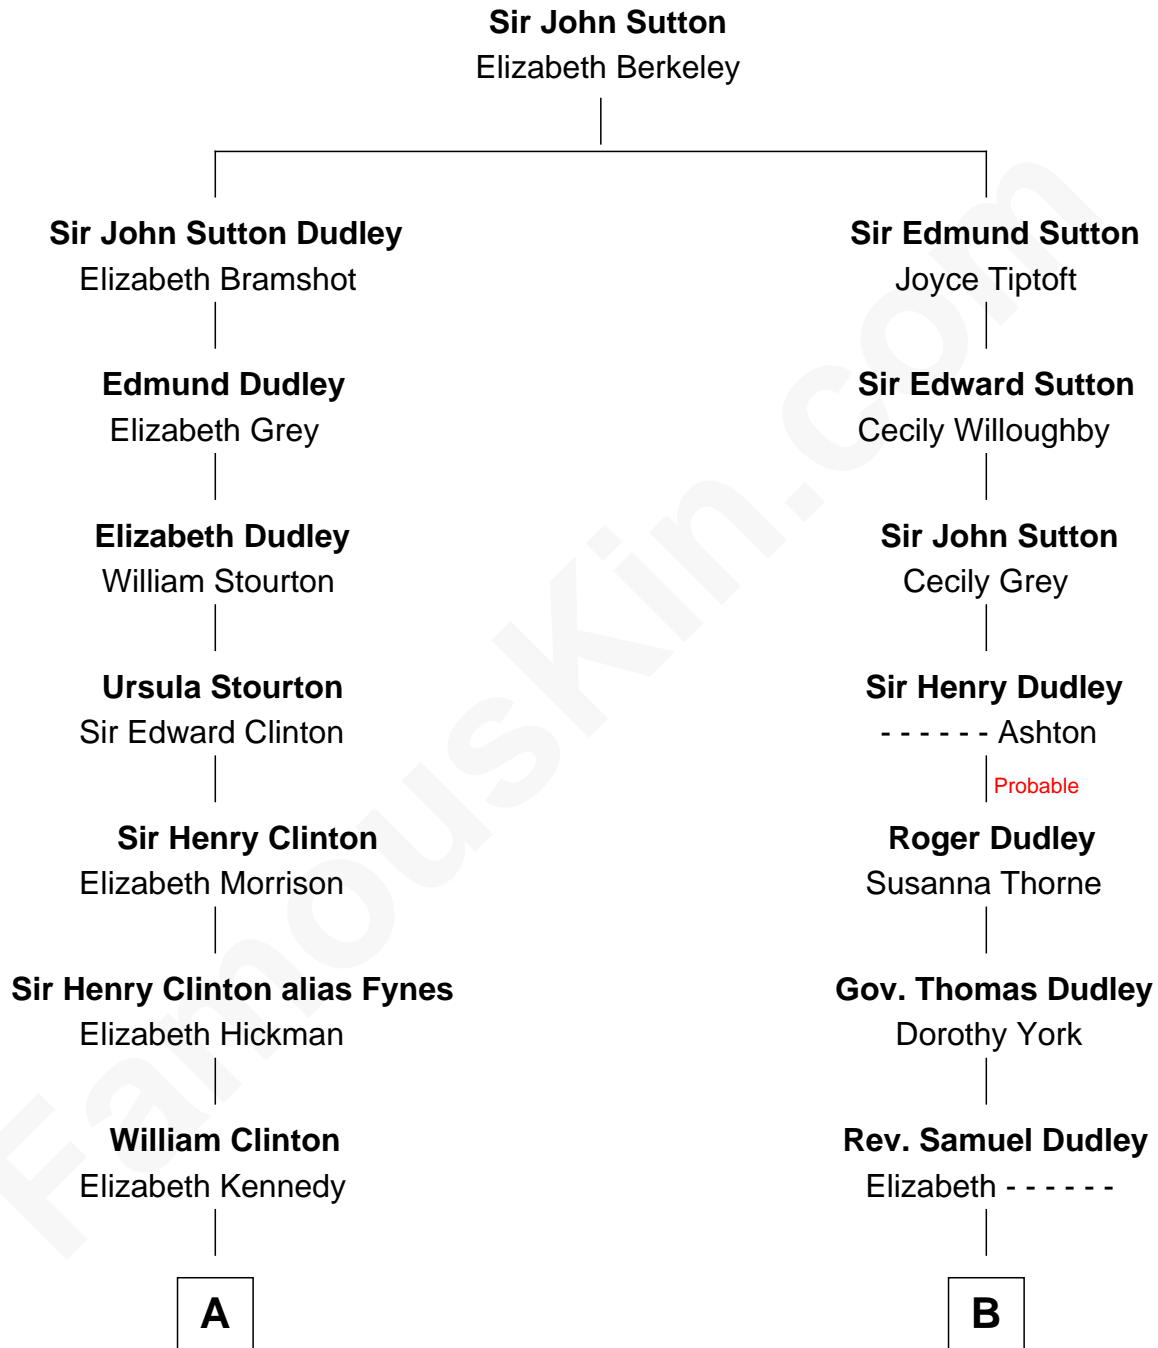

FamousKin.com Relationship Chart of

DeWitt Clinton

6th Governor of New York

10th cousin of

John Langdon

Signer of the U.S. Constitution

A

James Clinton
Elizabeth Smith

Charles Clinton
Elizabeth Denniston

Gen. James Clinton
Mary DeWitt

DeWitt Clinton
6th Governor of New York

B

Elizabeth Dudley
Kinsley Hall

Josiah Hall
Mary Woodbury

Mary Hall
John Langdon

John Langdon
Signer of the U.S. Constitution