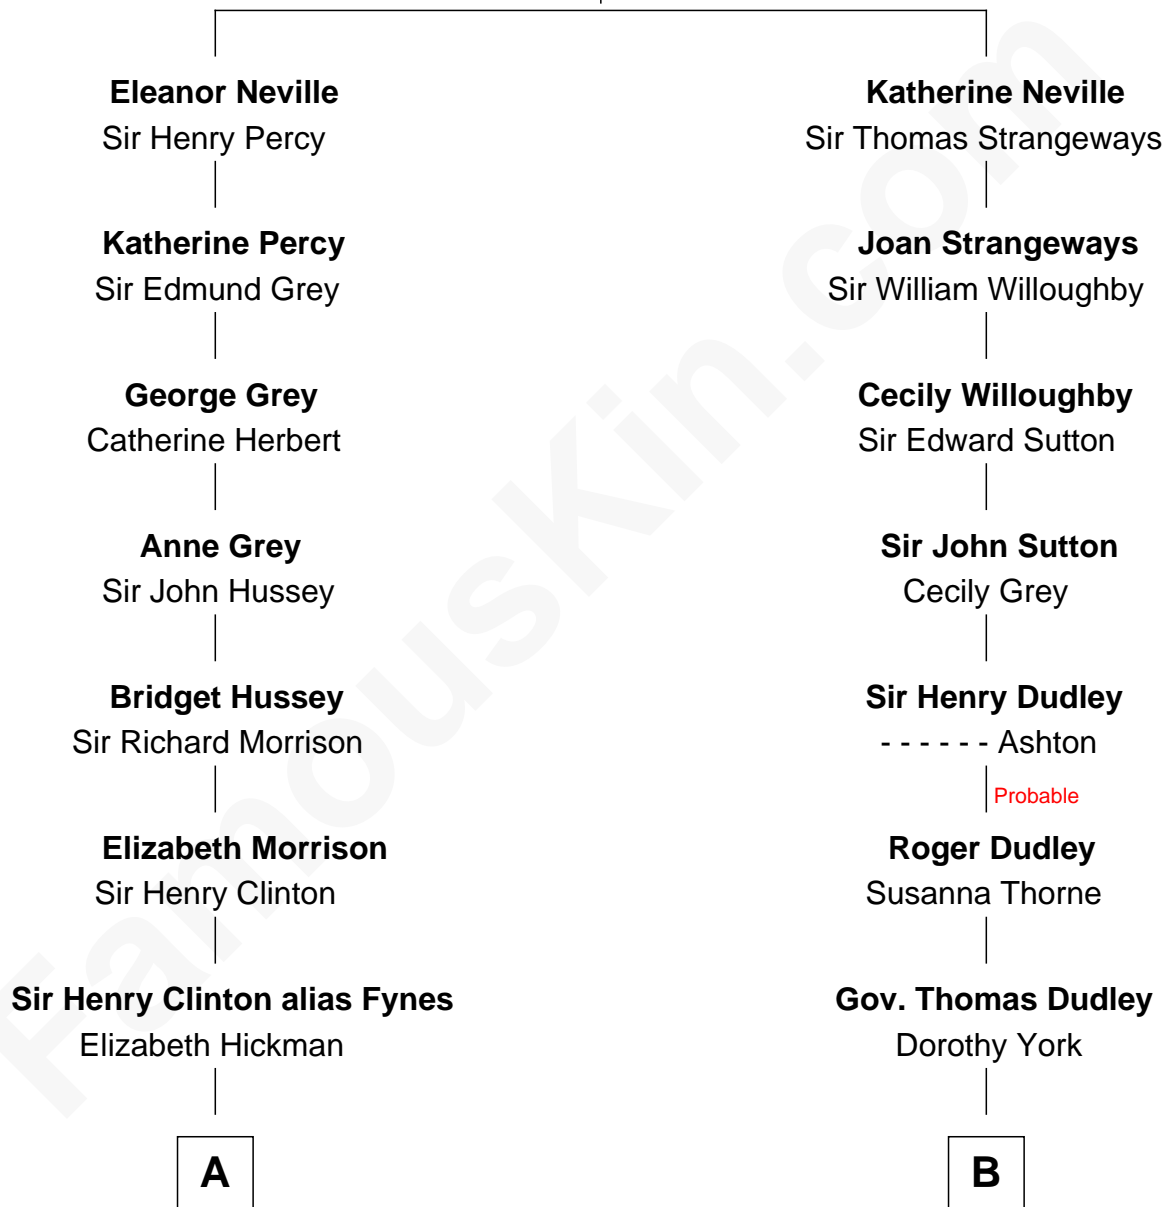

FamousKin.com Relationship Chart of

DeWitt Clinton

6th Governor of New York

11th cousin of

John Langdon

Signer of the U.S. Constitution

Sir Ralph Neville

Joan Beaufort

A

William Clinton
Elizabeth Kennedy

James Clinton
Elizabeth Smith

Charles Clinton
Elizabeth Denniston

Gen. James Clinton
Mary DeWitt

DeWitt Clinton
6th Governor of New York

B

Rev. Samuel Dudley
Elizabeth - - - - -