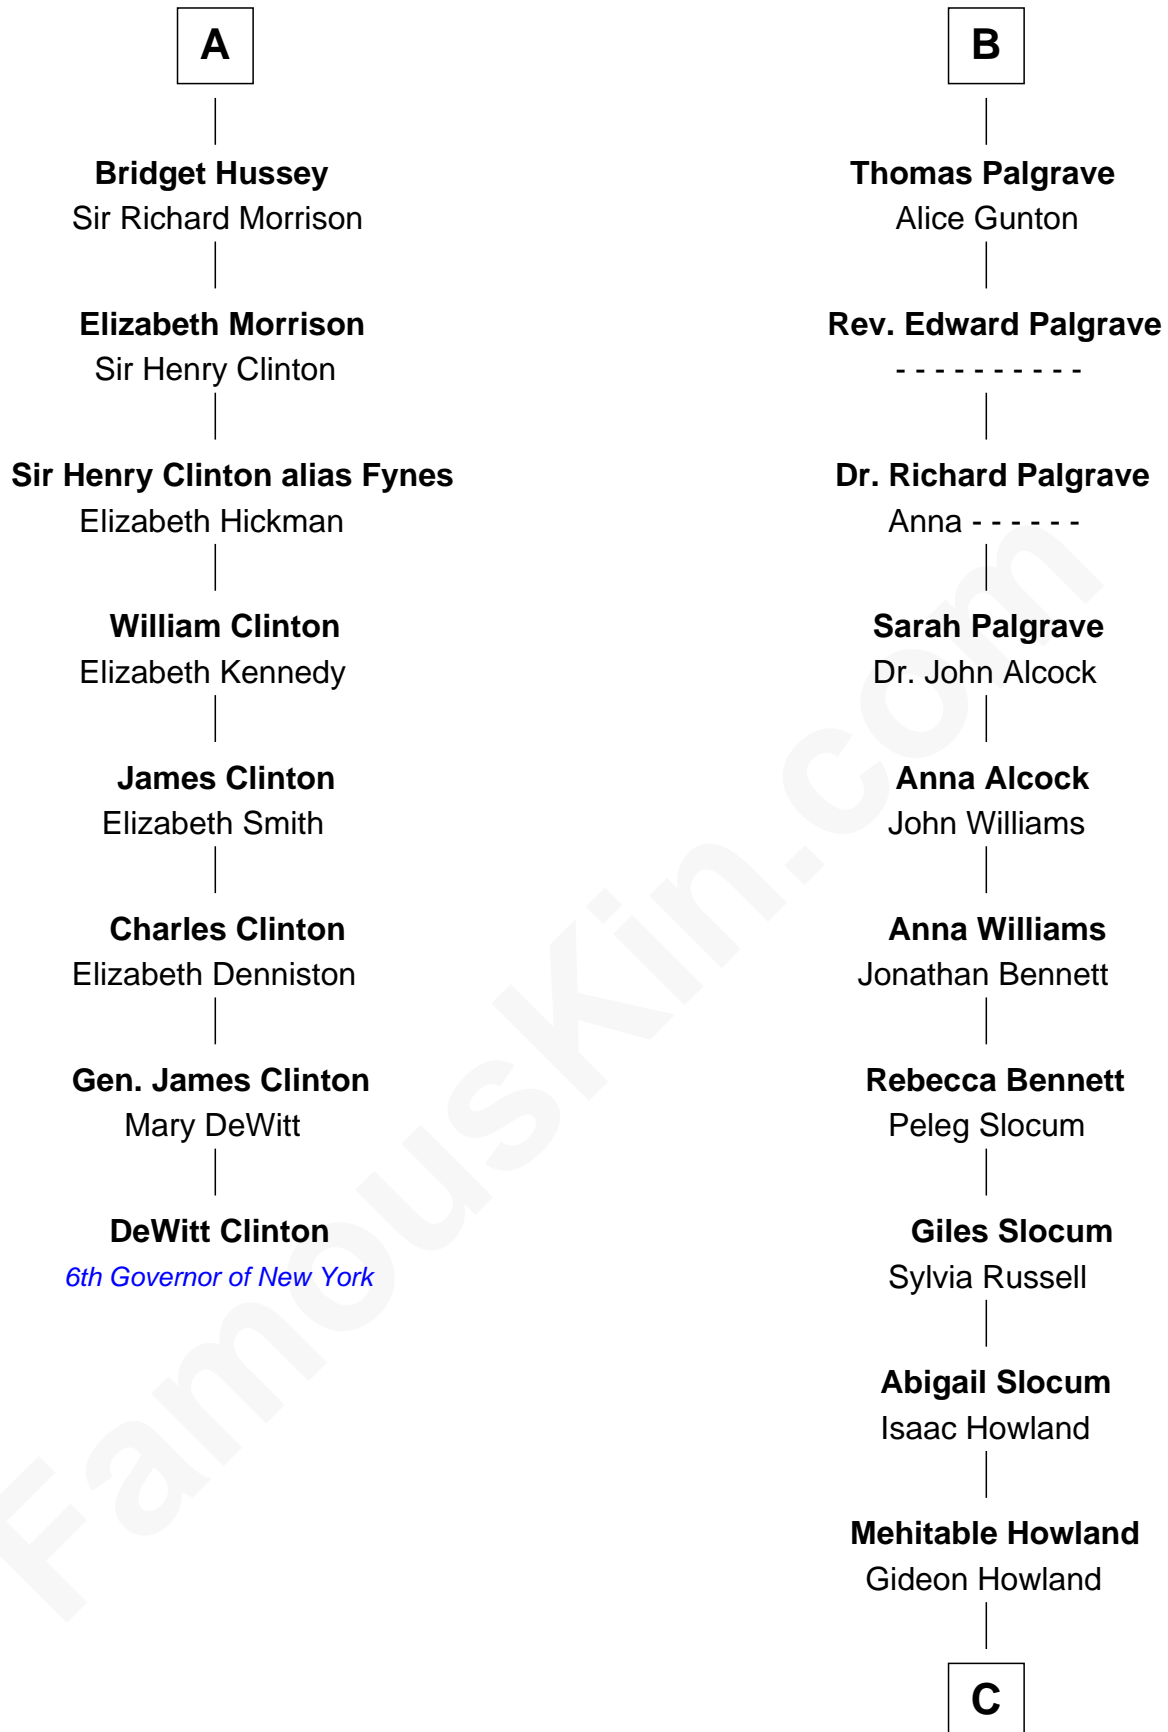

FamousKin.com Relationship Chart of

DeWitt Clinton

6th Governor of New York

14th cousin 4 times removed of

Hetty Green

"The Witch of Wall Street"

Henry Plantagenet
Maud de Chaworth

Henry of Lancaster
Isabella de Beaumont

Blanche of Lancaster
John of Gaunt

Elizabeth of Lancaster
John de Holand

Constance de Holand
Sir John Grey

Sir Edmund Grey
Katherine Percy

George Grey
Catherine Herbert

Anne Grey
Sir John Hussey

A

Eleanor Plantagenet
Richard Fitzalan

Sir Richard Fitzalan
Elizabeth de Bohun

Elizabeth Fitzalan
Sir Robert Goushill

Elizabeth Goushill
Sir Robert Wingfield

Elizabeth Wingfield
Sir William Brandon

Eleanor Brandon
John Glemham

Anne Glemham
Henry Palgrave

B

C

Abby Slocum Howland

Edward Mott Robinson

Hetty Green

"The Witch of Wall Street"

FamousKin.com