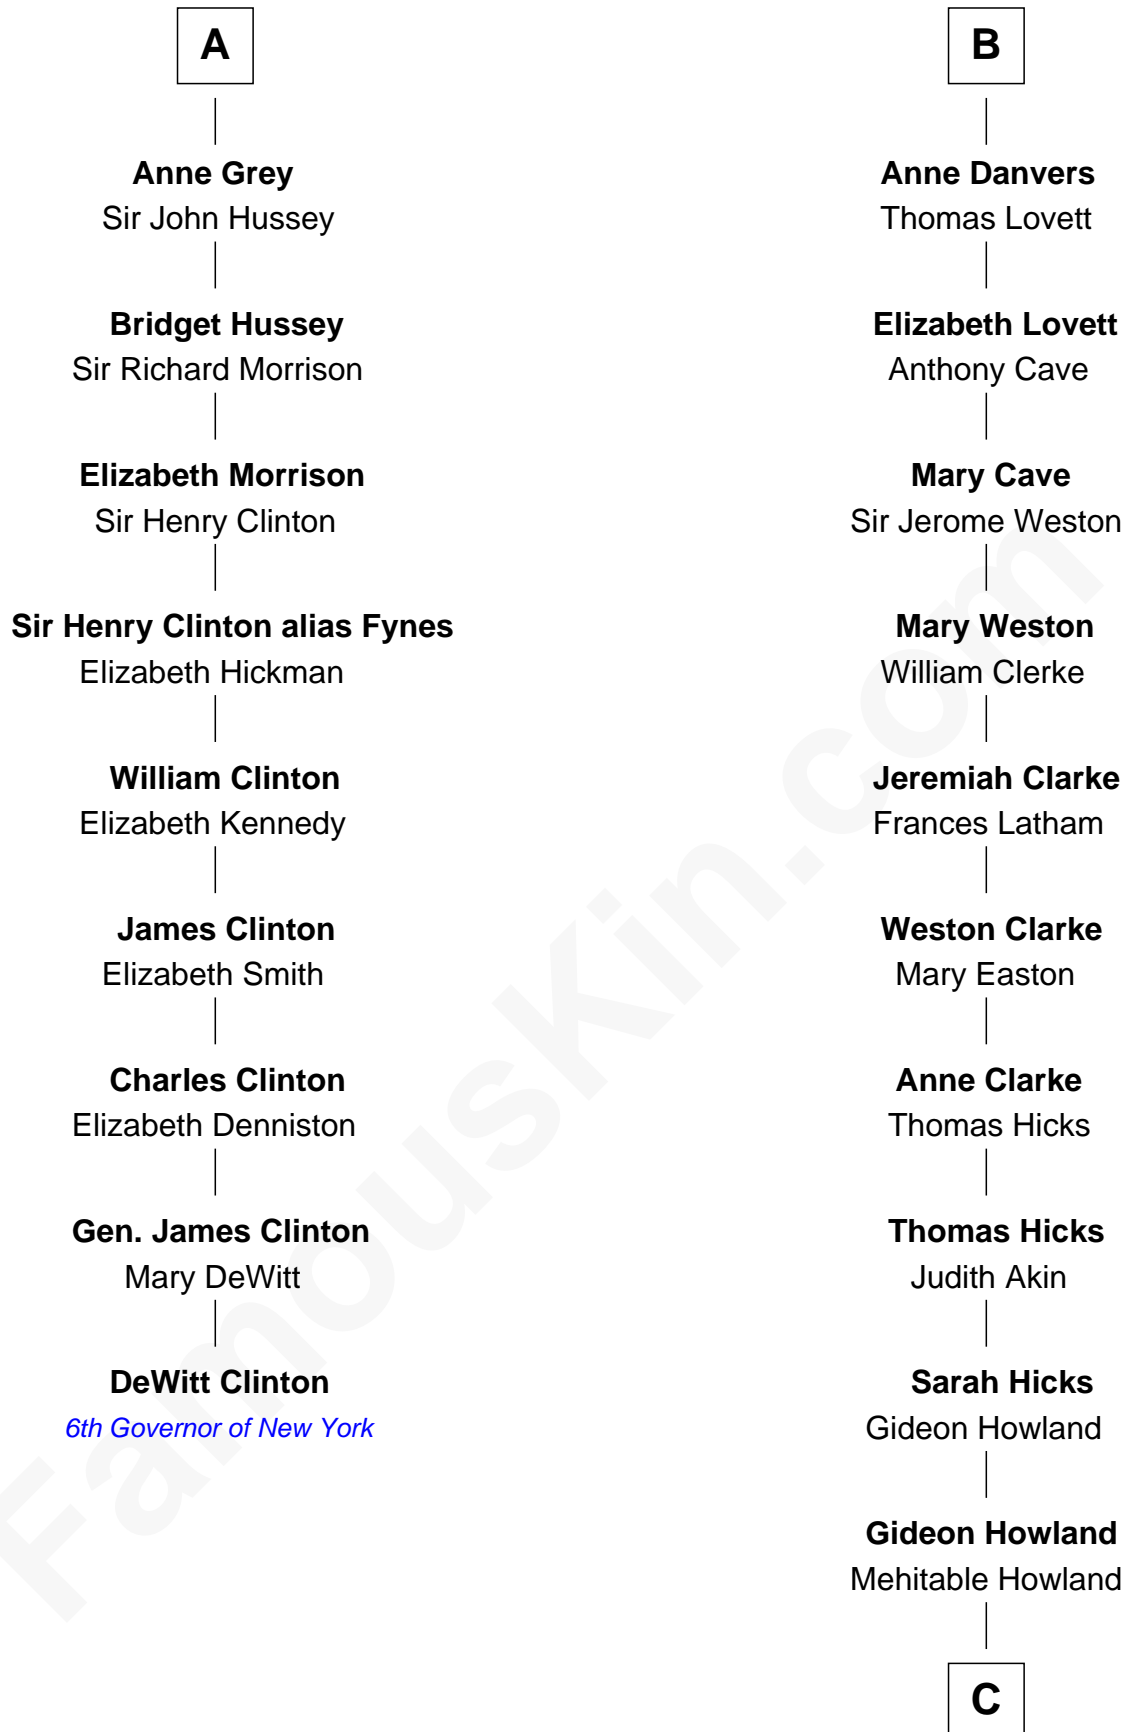

# FamousKin.com Relationship Chart of

**DeWitt Clinton**

*6th Governor of New York*

15th cousin 3 times removed of

**Hetty Green**

*"The Witch of Wall Street"*

**Sir William de Montagu**

Elizabeth de Montfort

**William de Montagu**  
Katherine de Grandison

**Philippa de Montagu**  
Sir Roger de Mortimer

**Edmund Mortimer**  
Philippa Plantagenet

**Elizabeth Mortimer**  
Sir Henry Percy

**Sir Henry Percy**  
Eleanor Neville

**Katherine Percy**  
Sir Edmund Grey

**George Grey**  
Catherine Herbert

**A**

**Hawise de Montagu**  
Sir Roger de Bavent

**Joan de Bavent**  
Sir John Dauntsey

**John Dauntsey**  
Elizabeth Beverley

**Joan Dauntsey**  
Sir John Stradling

**Edmund Stradling**  
Elizabeth Arundell

**John Stradling**  
Alice Langford

**Anne Stradling**  
Sir John Danvers

**B**

**C**

Abby Slocum Howland

Edward Mott Robinson

**Hetty Green**