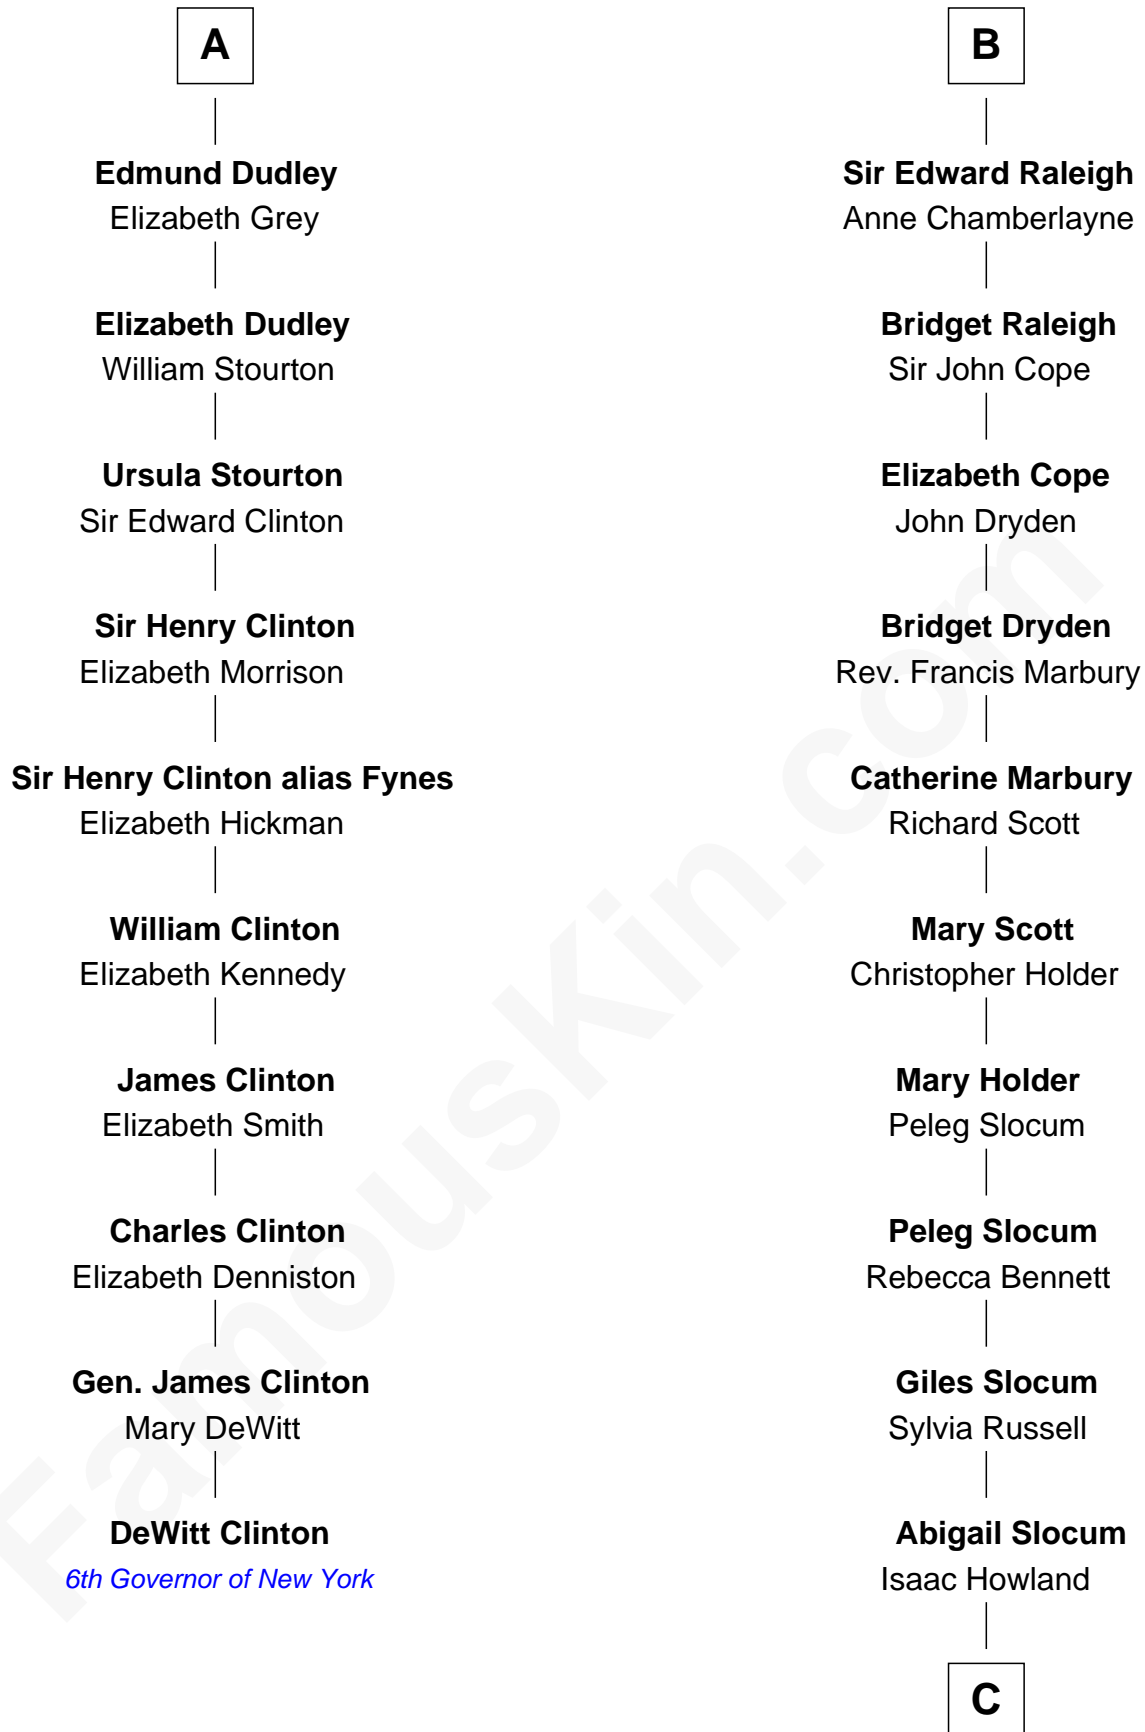

FamousKin.com Relationship Chart of

DeWitt Clinton

6th Governor of New York

16th cousin 3 times removed of

Hetty Green

"The Witch of Wall Street"

Sir Hugh le Despencer

Isabella de Beauchamp

Eleanor de Clare

Sir Edward le Despencer

Anne de Ferrers

Edward Despencer

Elizabeth Burghersh

Margaret Despencer

Robert de Ferrers

Phillippa Ferrers

Sir Thomas Greene

Elizabeth Greene

William Raleigh

Sir Edward Raleigh

Margaret Verney

B

C

Mehitable Howland

Gideon Howland

Abby Slocum Howland

Edward Mott Robinson

Hetty Green

"The Witch of Wall Street"

FamousKin.com