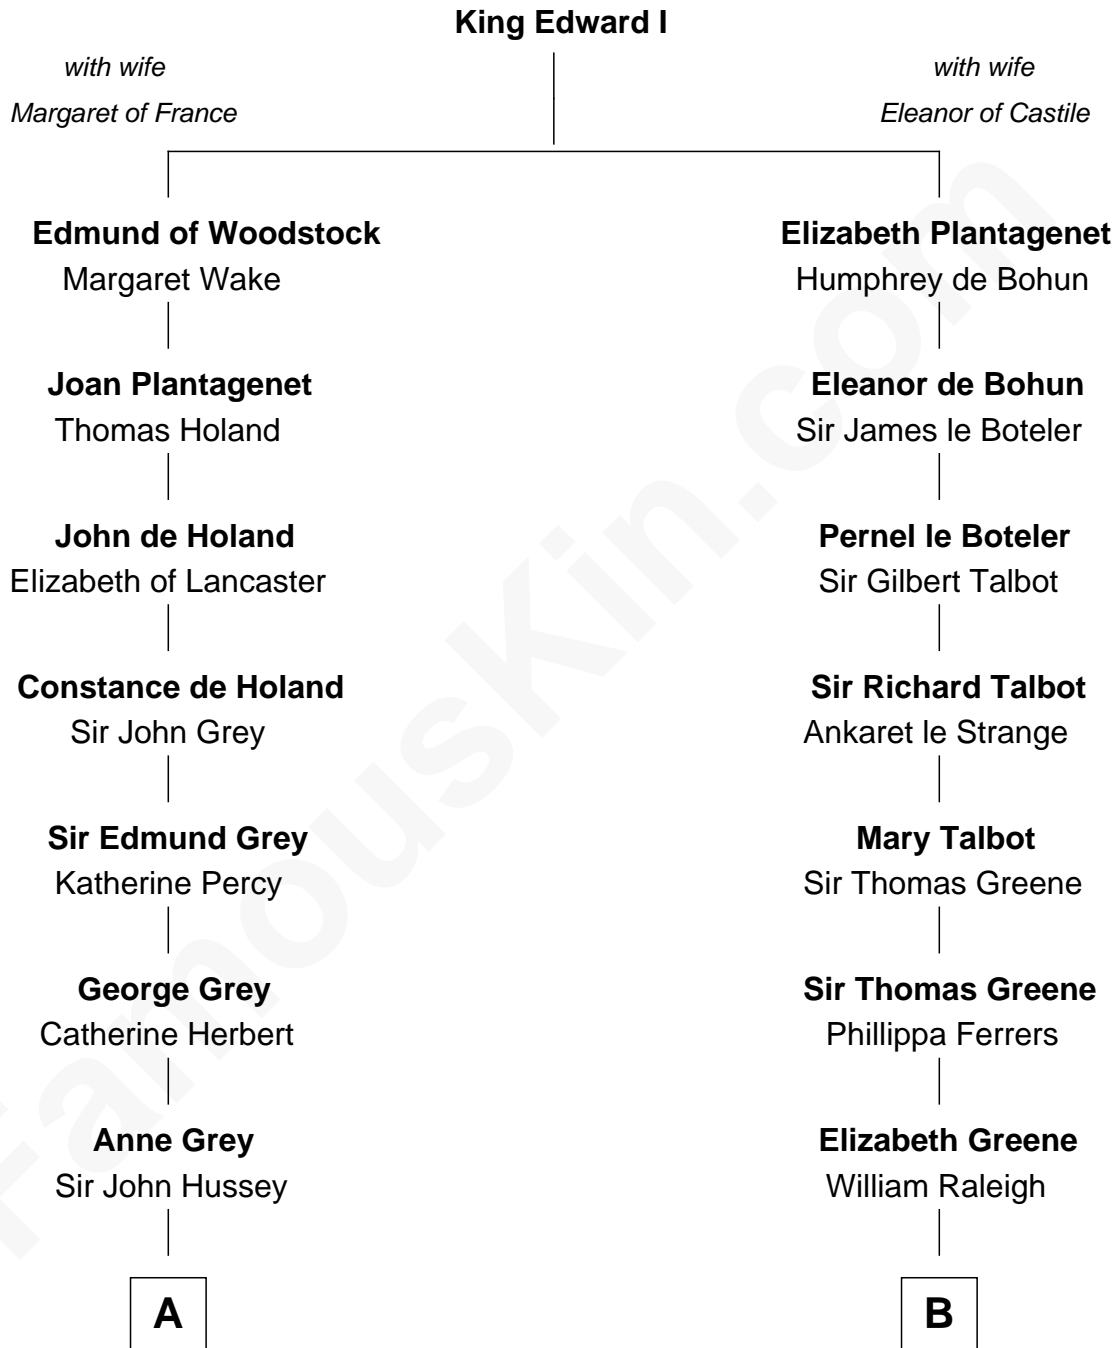

FamousKin.com Relationship Chart of

DeWitt Clinton

6th Governor of New York

14th cousin 6 times removed of

Shanghai Pierce

Texas Cattleman

C

—
Ambless Wilbore
Nathaniel Stoddard

—
Susanna Stoddard
Isaac Pearce

—
Jonathan D. Pearce
Hanna Phillips Head

—
Shanghai Pierce
Texas Cattleman

FamousKin.com