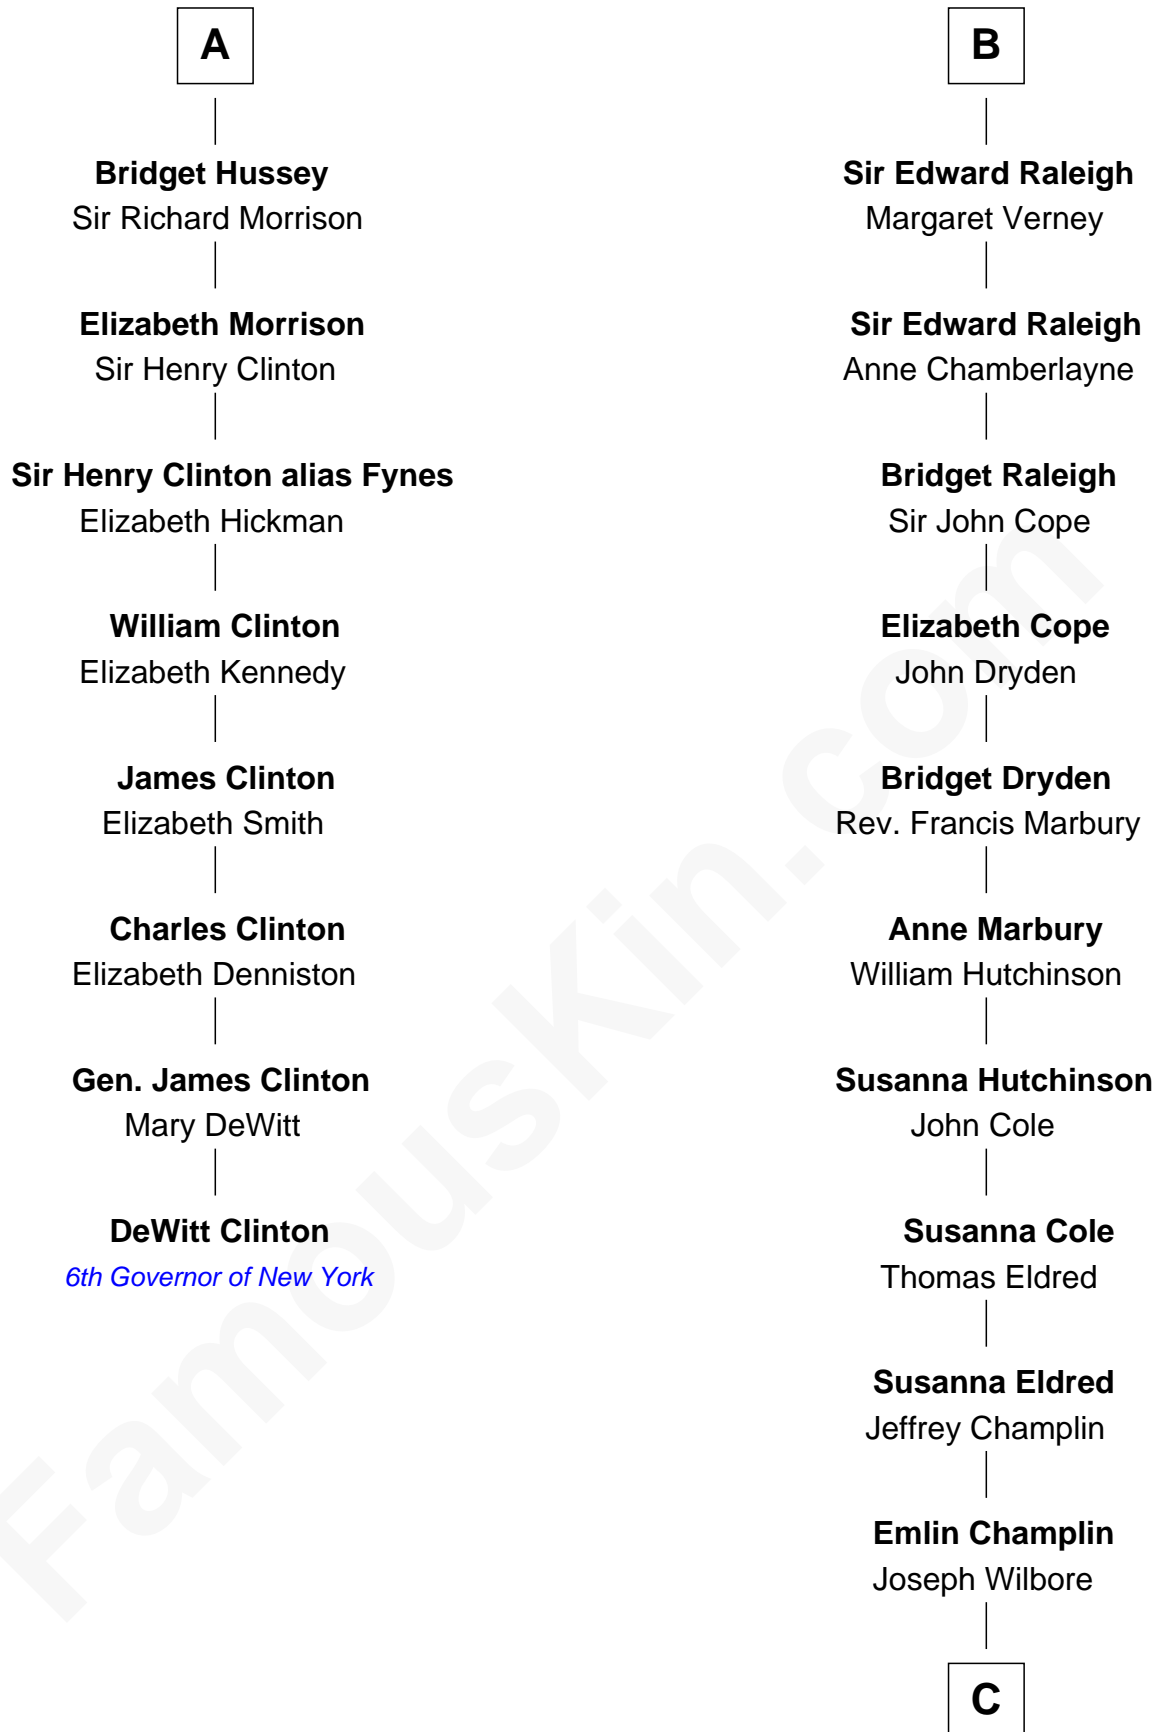

FamousKin.com Relationship Chart of

DeWitt Clinton

6th Governor of New York

14th cousin 6 times removed of

Shanghai Pierce

Texas Cattleman

C

—
Ambless Wilbore
Nathaniel Stoddard

—
Susanna Stoddard
Isaac Pearce

—
Jonathan D. Pearce
Hanna Phillips Head

—
Shanghai Pierce
Texas Cattleman

FamousKin.com