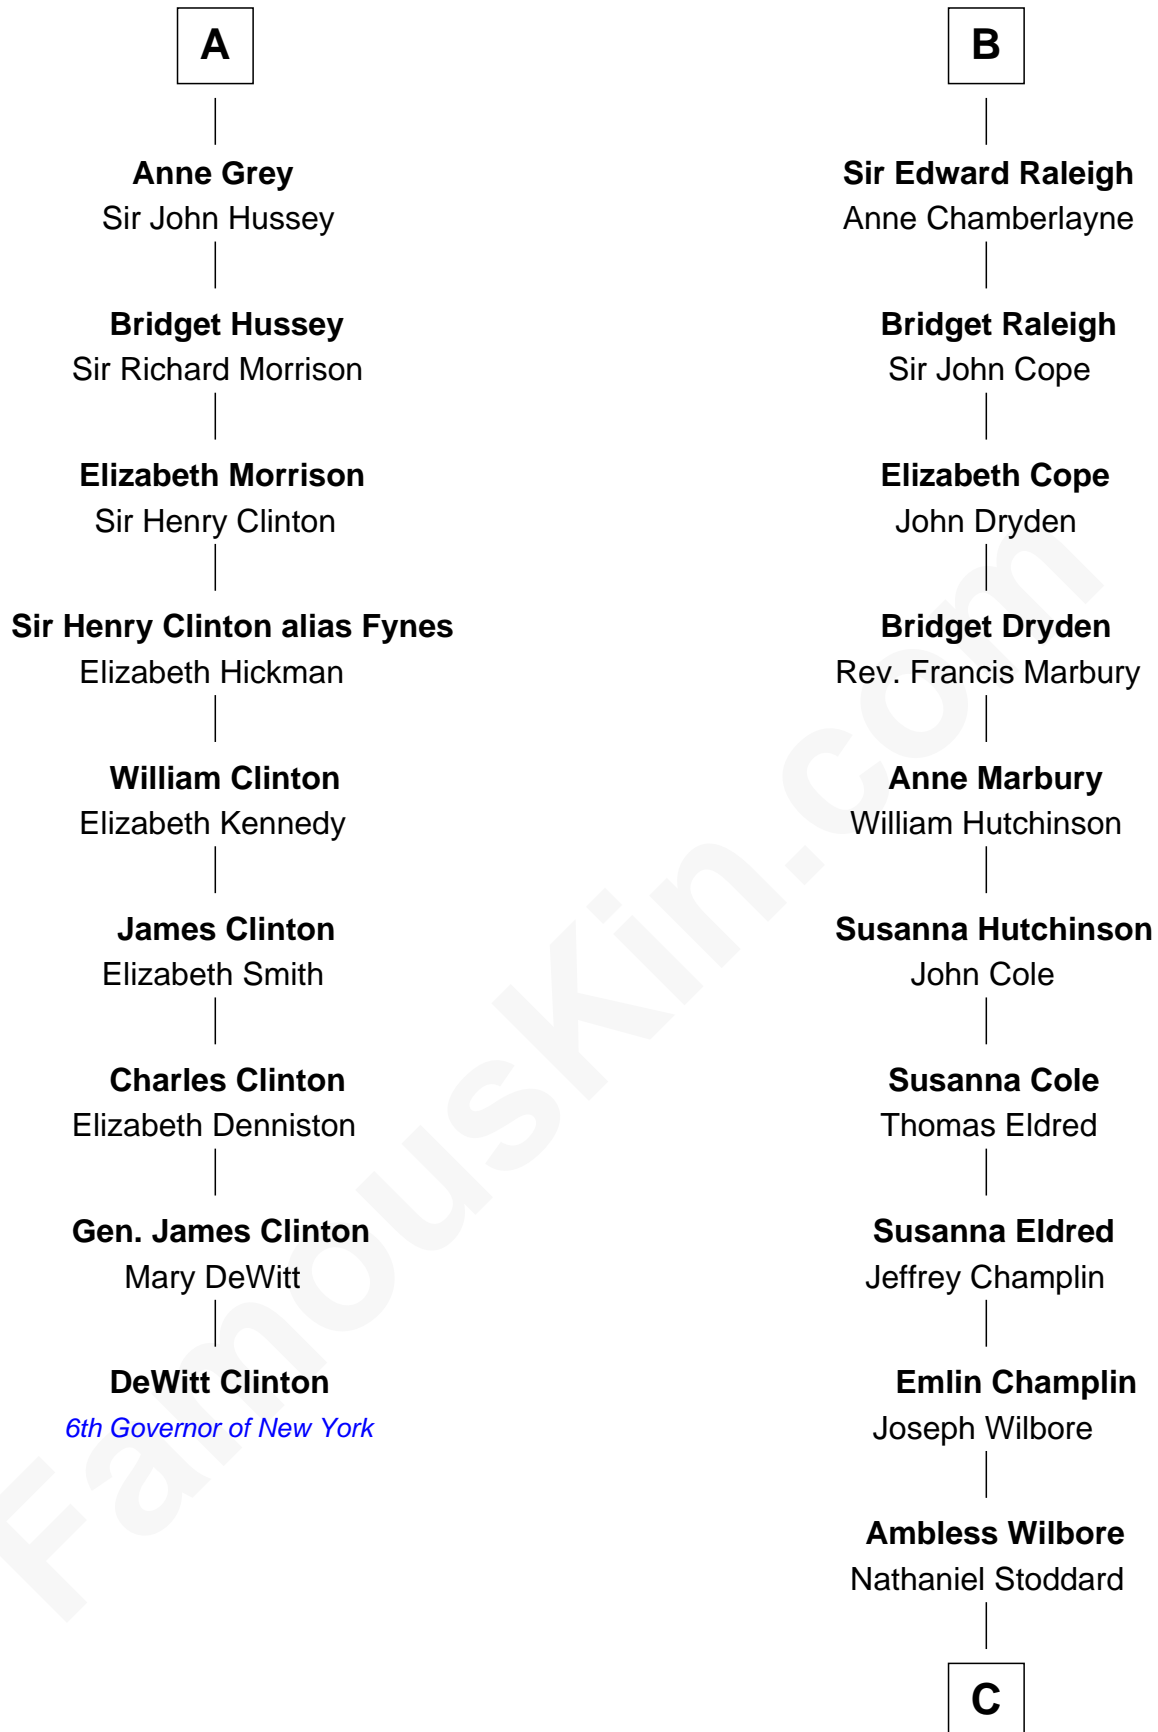

# FamousKin.com Relationship Chart of

**DeWitt Clinton**

*6th Governor of New York*

15th cousin 4 times removed of

**Shanghai Pierce**

*Texas Cattleman*

**C**

—  
**Susanna Stoddard**

Isaac Pearce  
—

**Jonathan D. Pearce**

Hanna Phillips Head  
—

**Shanghai Pierce**

*Texas Cattleman*

FamousKin.com