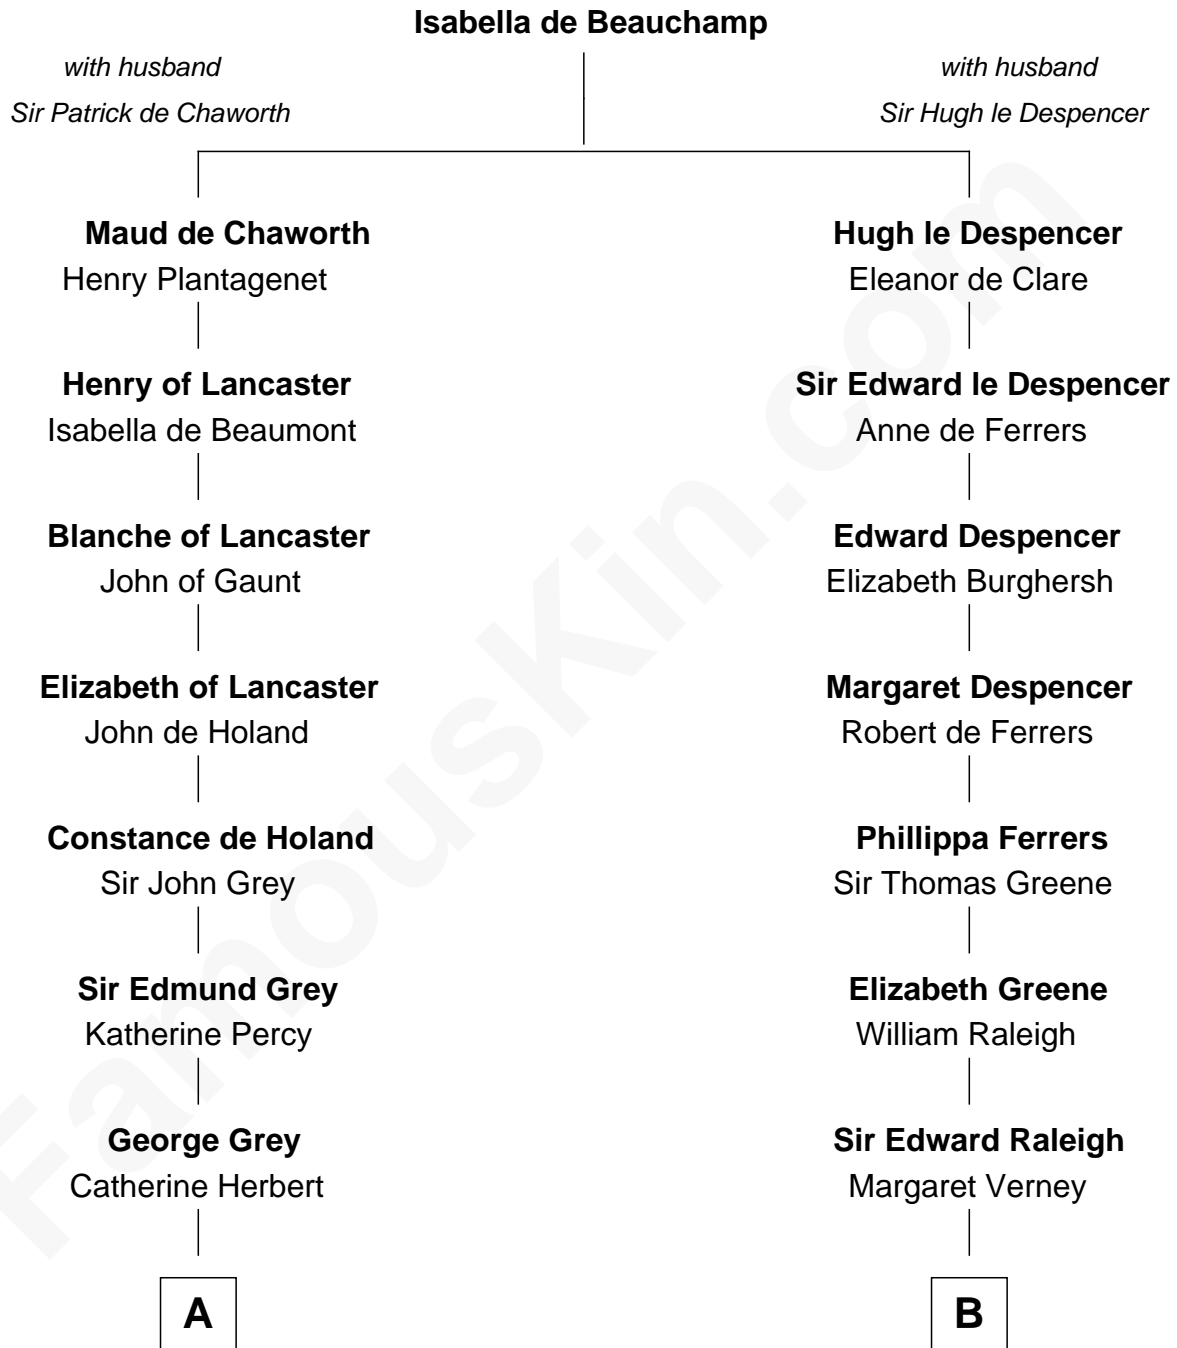

# FamousKin.com Relationship Chart of

**DeWitt Clinton**

*6th Governor of New York*

15th cousin 4 times removed of

**Shanghai Pierce**

*Texas Cattleman*

**C**

—  
**Susanna Stoddard**

Isaac Pearce  
—

**Jonathan D. Pearce**

Hanna Phillips Head  
—

**Shanghai Pierce**

*Texas Cattleman*

FamousKin.com