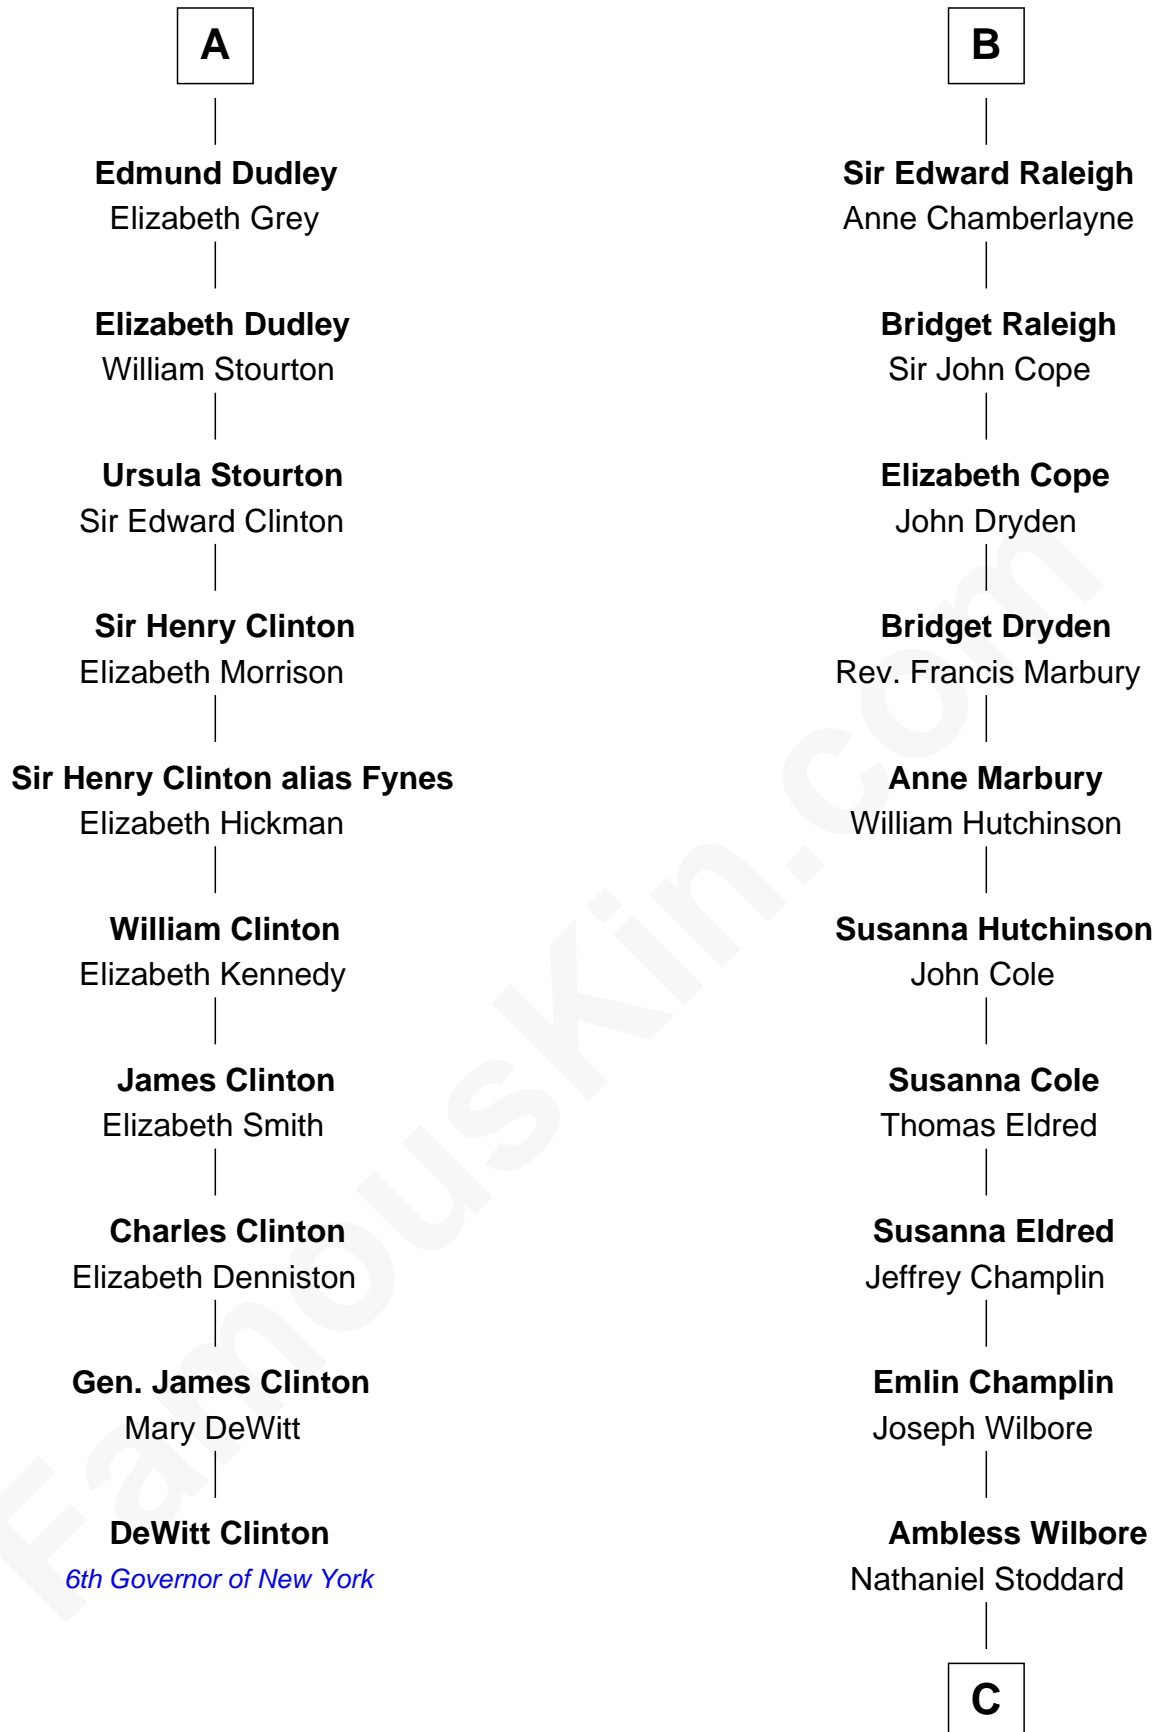

FamousKin.com Relationship Chart of

DeWitt Clinton

6th Governor of New York

16th cousin 3 times removed of

Shanghai Pierce

Texas Cattleman

Sir Hugh le Despencer

Isabella de Beauchamp

Eleanor de Clare

Sir Edward le Despencer

Anne de Ferrers

Edward Despencer

Elizabeth Burghersh

Margaret Despencer

Robert de Ferrers

Phillippa Ferrers

Sir Thomas Greene

Elizabeth Greene

William Raleigh

Sir Edward Raleigh

Margaret Verney

B

C

Susanna Stoddard

Isaac Pearce

Jonathan D. Pearce

Hanna Phillips Head

Shanghai Pierce

Texas Cattleman

FamousKin.com