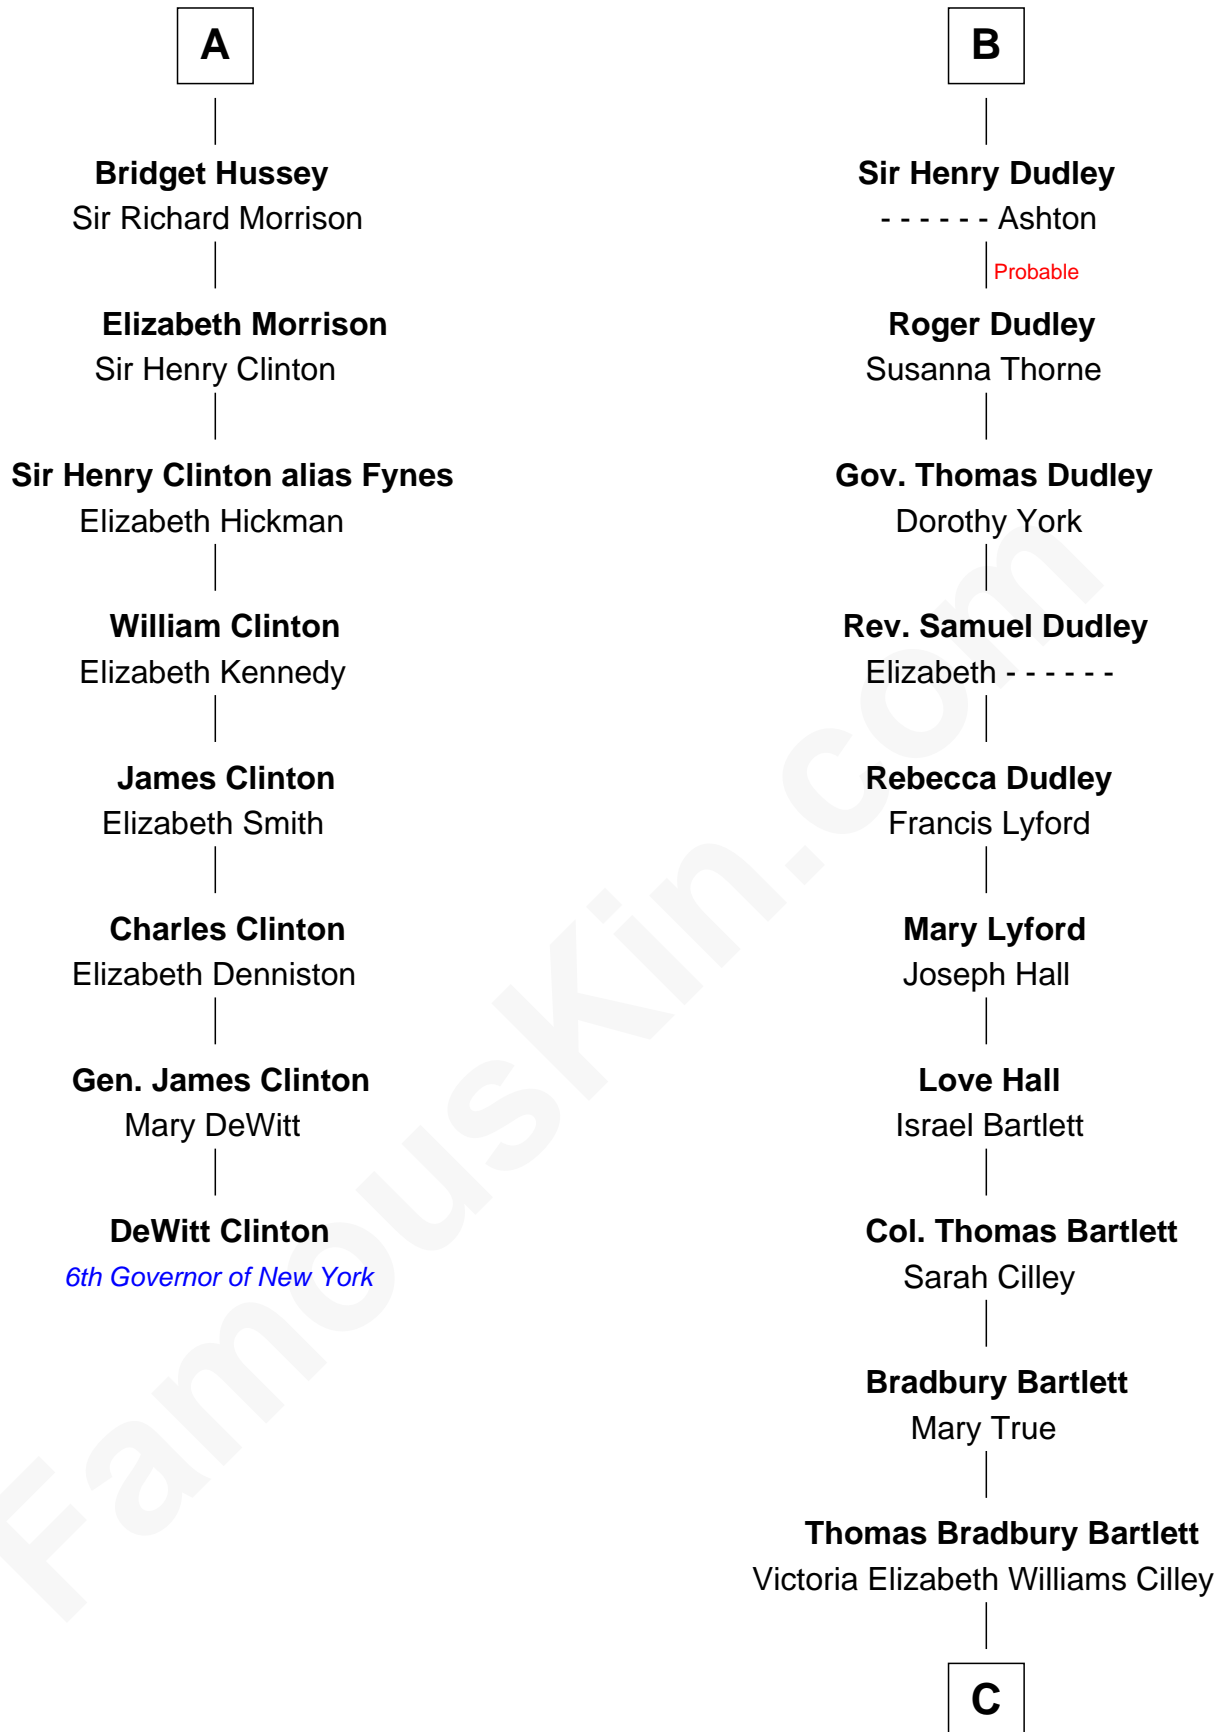

# FamousKin.com Relationship Chart of

**DeWitt Clinton**

*6th Governor of New York*

14th cousin 5 times removed of

**Alan Shepard**

*Mercury and Apollo Astronaut*

**Henry Plantagenet**  
Maud de Chaworth

**Henry of Lancaster**  
Isabella de Beaumont

**Blanche of Lancaster**  
John of Gaunt

**Elizabeth of Lancaster**  
John de Holand

**Constance de Holand**  
Sir John Grey

**Sir Edmund Grey**  
Katherine Percy

**George Grey**  
Catherine Herbert

**Anne Grey**  
Sir John Hussey

**A**

**Eleanor Plantagenet**  
Richard Fitzalan

**Alice Fitzalan**  
Sir Thomas de Holand

**Eleanor Holand**  
Edward Cherleton

**Joyce Cherleton**  
Sir John Tiptoft

**Joyce Tiptoft**  
Sir Edmund Sutton

**Sir Edward Sutton**  
Cecily Willoughby

**Sir John Sutton**  
Cecily Grey

**B**

C

**Annie Elizabeth Bartlett**  
Frederick Johnson Shepard

**Alan Bartlett Shepard**  
Pauline Renza Emerson

**Alan Shepard**  
*Mercury and Apollo Astronaut*