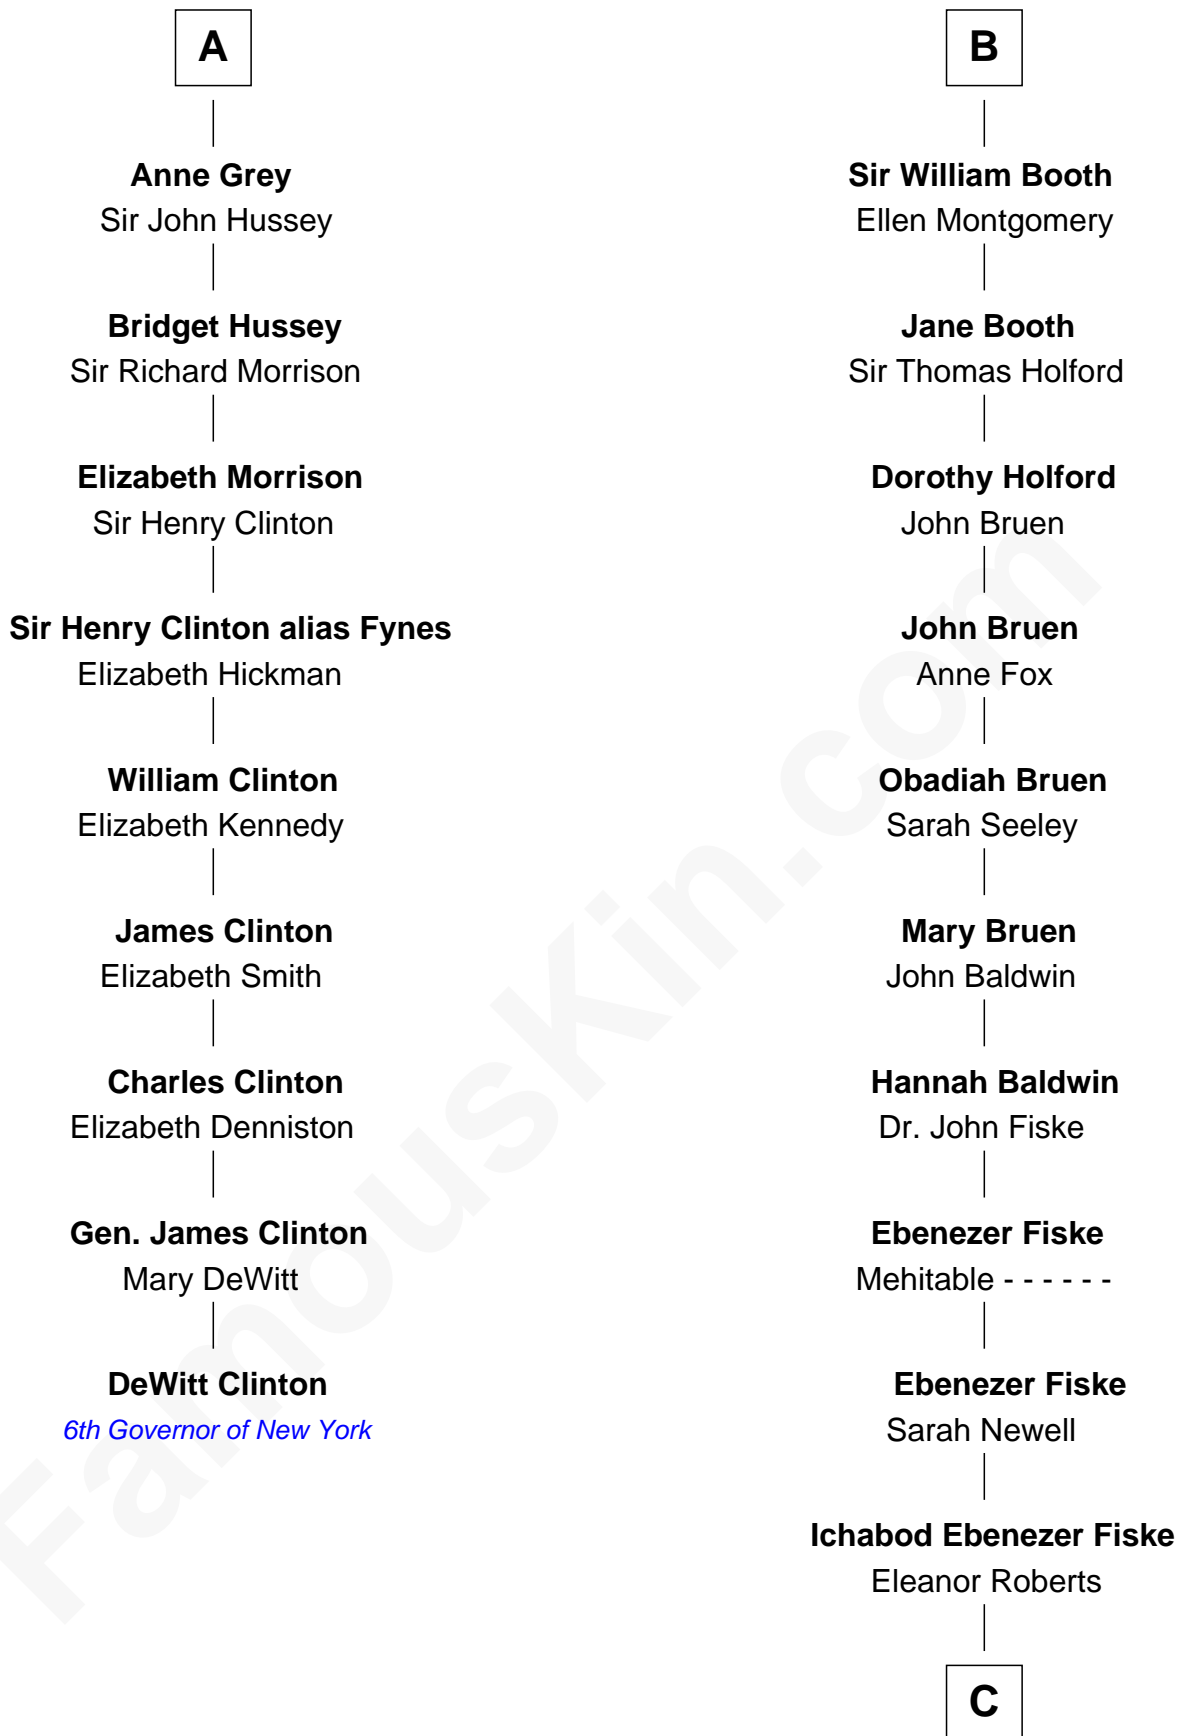

FamousKin.com Relationship Chart of

DeWitt Clinton

6th Governor of New York

15th cousin 6 times removed of

Christian Herter

59th Governor of Massachusetts

C

—
Sarah Fiske
Erastus Miles

—
Archibald Miles
Mary Treese

—
Mary Miles
Christian Herter

—
Albert Herter
Adele McGinnis

—
Christian Herter
59th Governor of Massachusetts