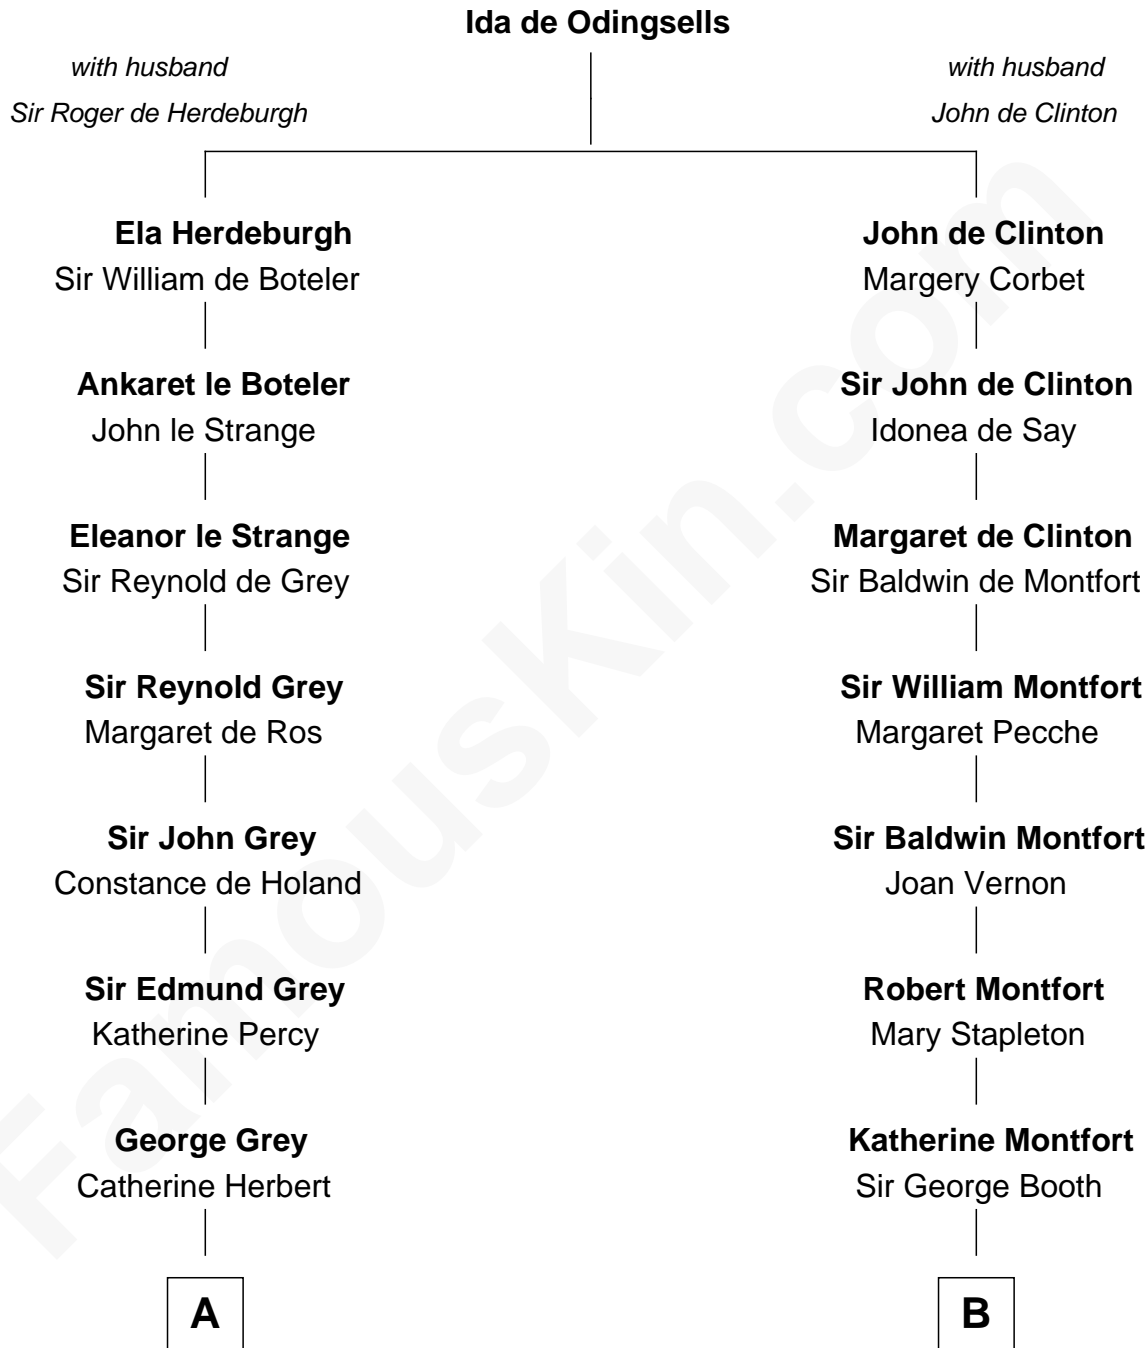

FamousKin.com Relationship Chart of

DeWitt Clinton

6th Governor of New York

15th cousin 6 times removed of

Christian Herter

59th Governor of Massachusetts

C

—
Sarah Fiske
Erastus Miles

—
Archibald Miles
Mary Treese

—
Mary Miles
Christian Herter

—
Albert Herter
Adele McGinnis

—
Christian Herter
59th Governor of Massachusetts