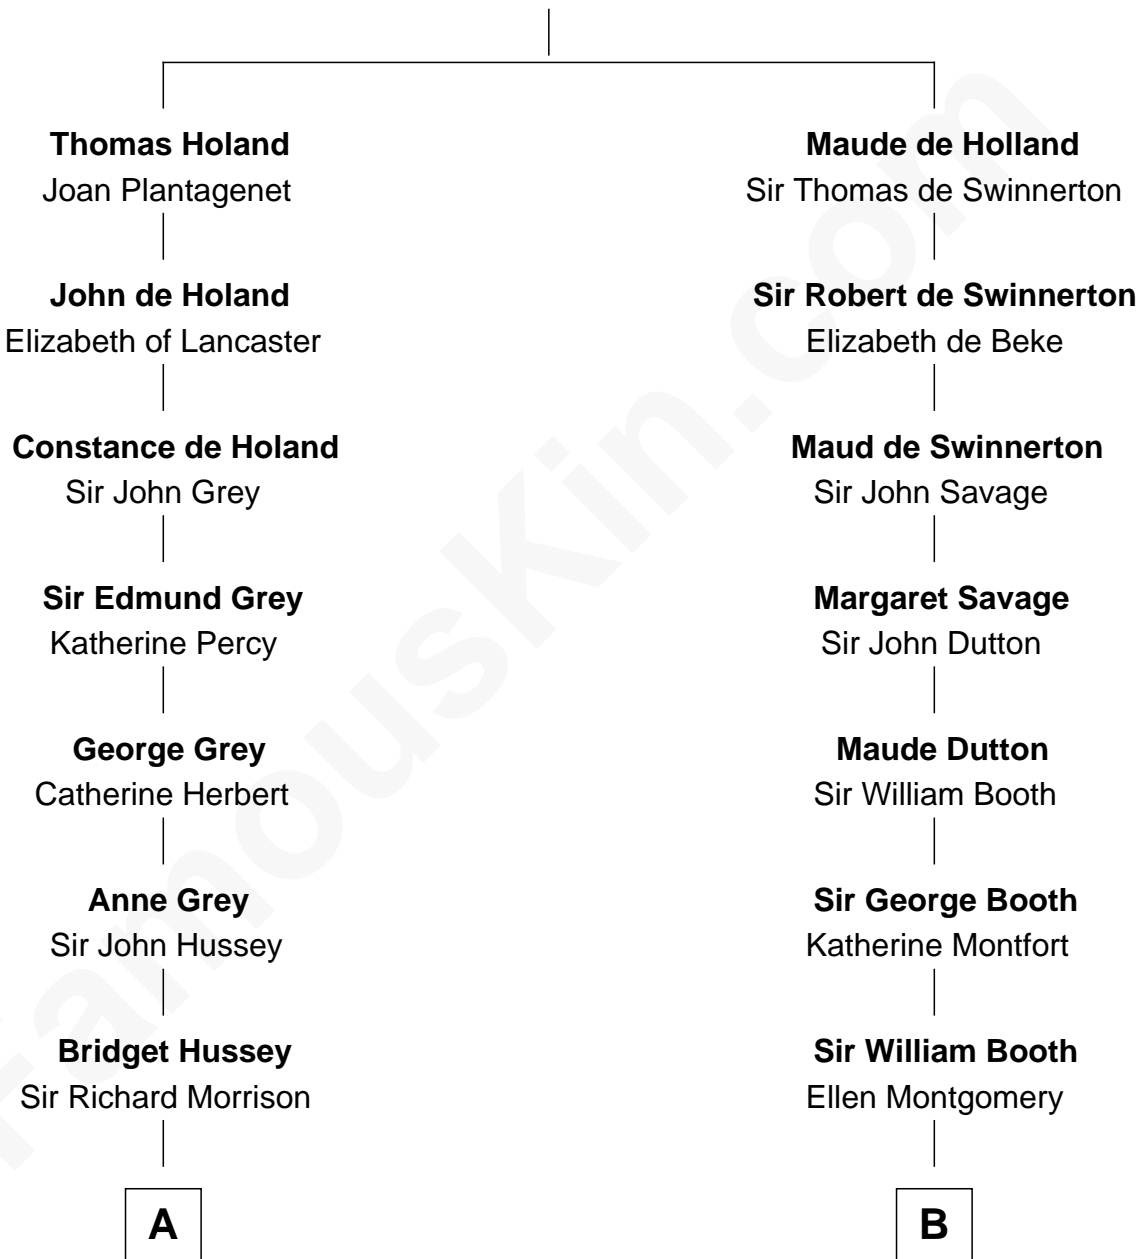

# FamousKin.com Relationship Chart of

**DeWitt Clinton**

*6th Governor of New York*

13th cousin 7 times removed of

**Christian Herter**

*59th Governor of Massachusetts*

**Sir Robert de Holland**

Maude la Zouche

**C**

—  
**Archibald Miles**

Mary Treese

—  
**Mary Miles**

Christian Herter

—  
**Albert Herter**

Adele McGinnis

—  
**Christian Herter**

*59th Governor of Massachusetts*