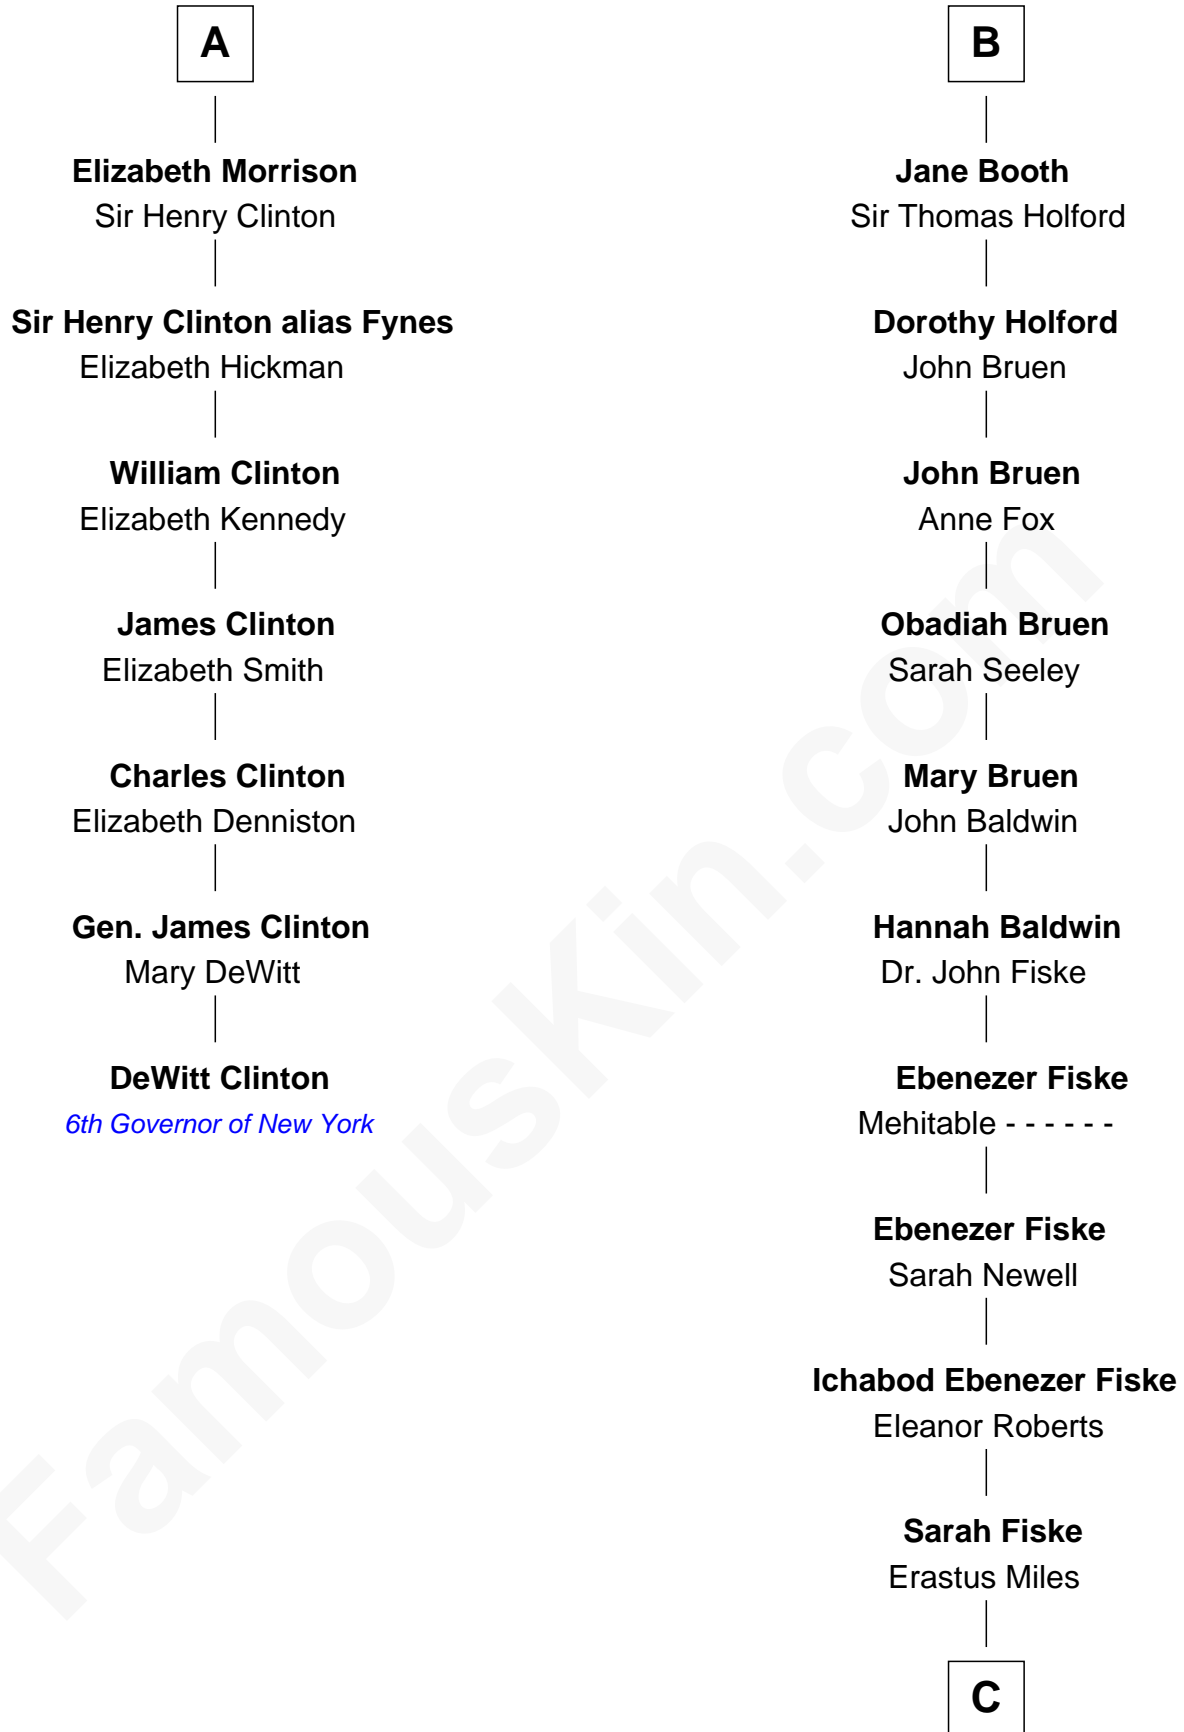

# FamousKin.com Relationship Chart of

**DeWitt Clinton**

*6th Governor of New York*

13th cousin 7 times removed of

**Christian Herter**

*59th Governor of Massachusetts*

**Sir Robert de Holland**

Maude la Zouche

**C**

—  
**Archibald Miles**

Mary Treese

—  
**Mary Miles**

Christian Herter

—  
**Albert Herter**

Adele McGinnis

—  
**Christian Herter**

*59th Governor of Massachusetts*