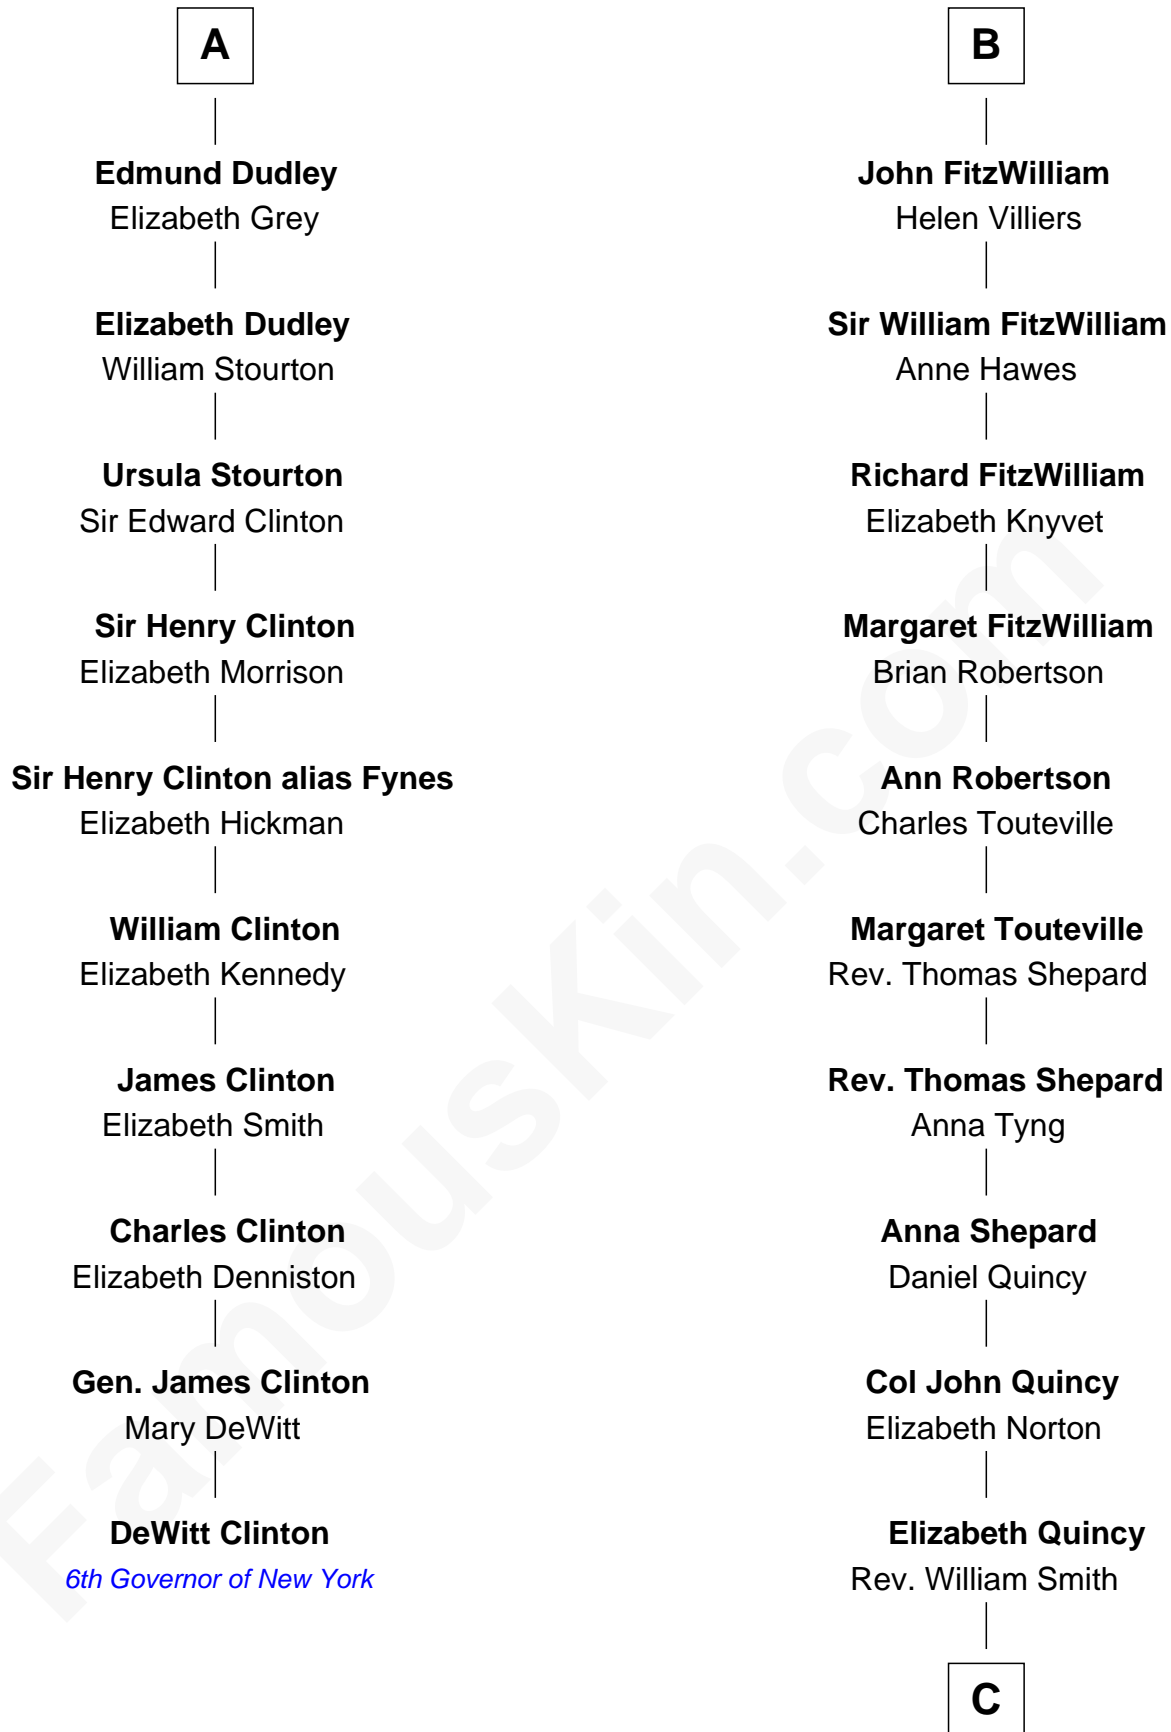

# FamousKin.com Relationship Chart of

**DeWitt Clinton**

*6th Governor of New York*

16th cousin 2 times removed of

**John Quincy Adams**

*6th U.S. President*

**Sir Richard FitzRoy**

Rose de Dover

**C**

Abigail Quincy Smith

John Adams

John Quincy Adams

*6th U.S. President*

FamousKin.com