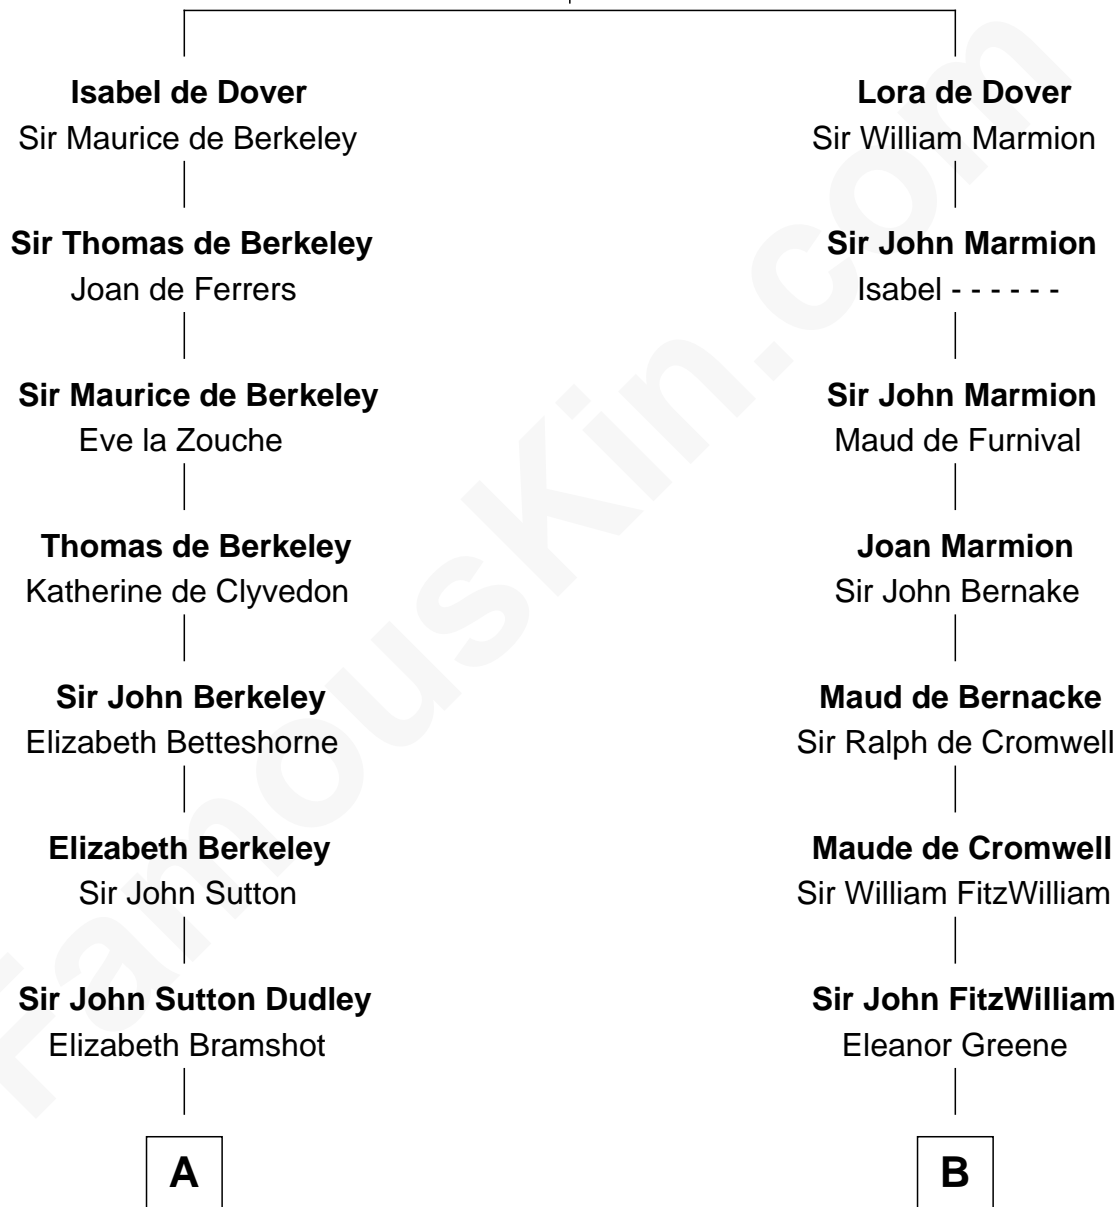

# FamousKin.com Relationship Chart of

**DeWitt Clinton**

*6th Governor of New York*

16th cousin 2 times removed of

**John Quincy Adams**

*6th U.S. President*

**Sir Richard FitzRoy**

Rose de Dover

**C**

Abigail Quincy Smith

John Adams

John Quincy Adams

*6th U.S. President*

FamousKin.com