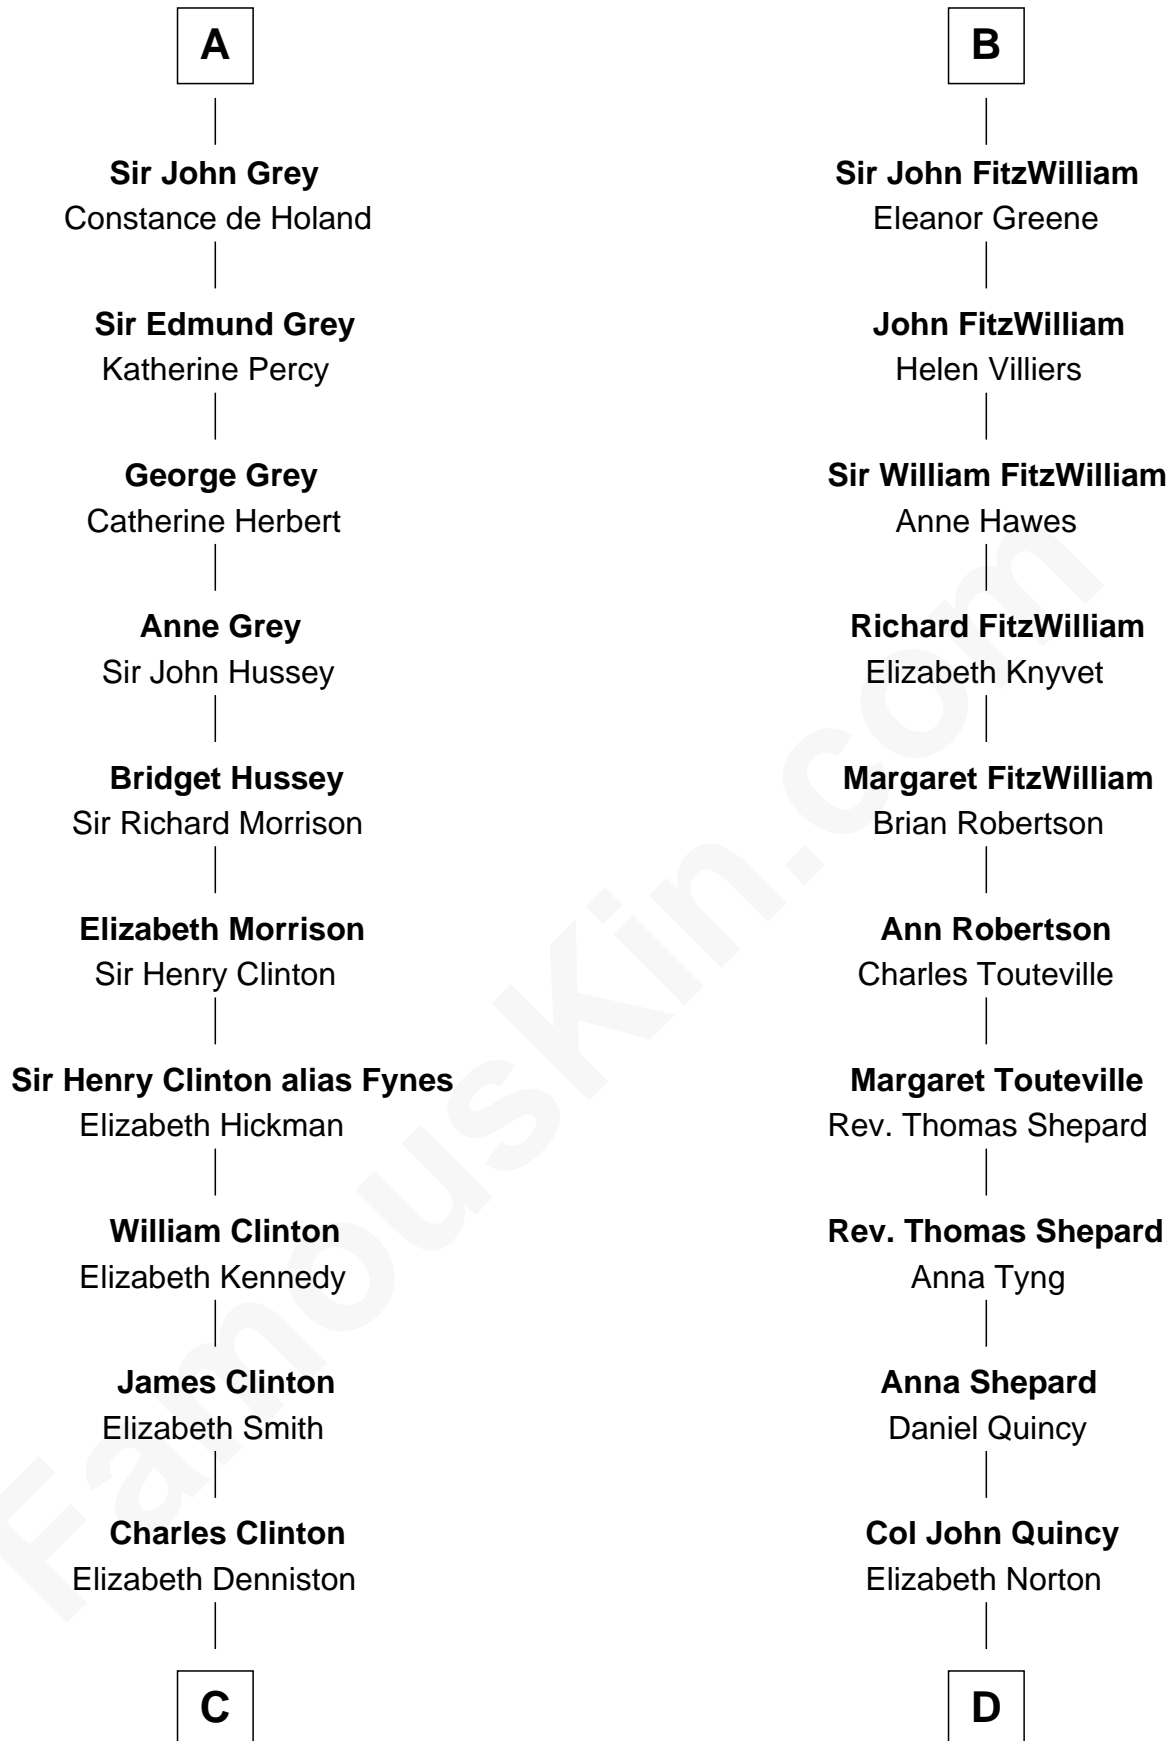

FamousKin.com Relationship Chart of

DeWitt Clinton

6th Governor of New York

18th cousin 1 time removed of

John Quincy Adams

6th U.S. President

William d'Aubenev

Mabel of Chester

FamousKin.com