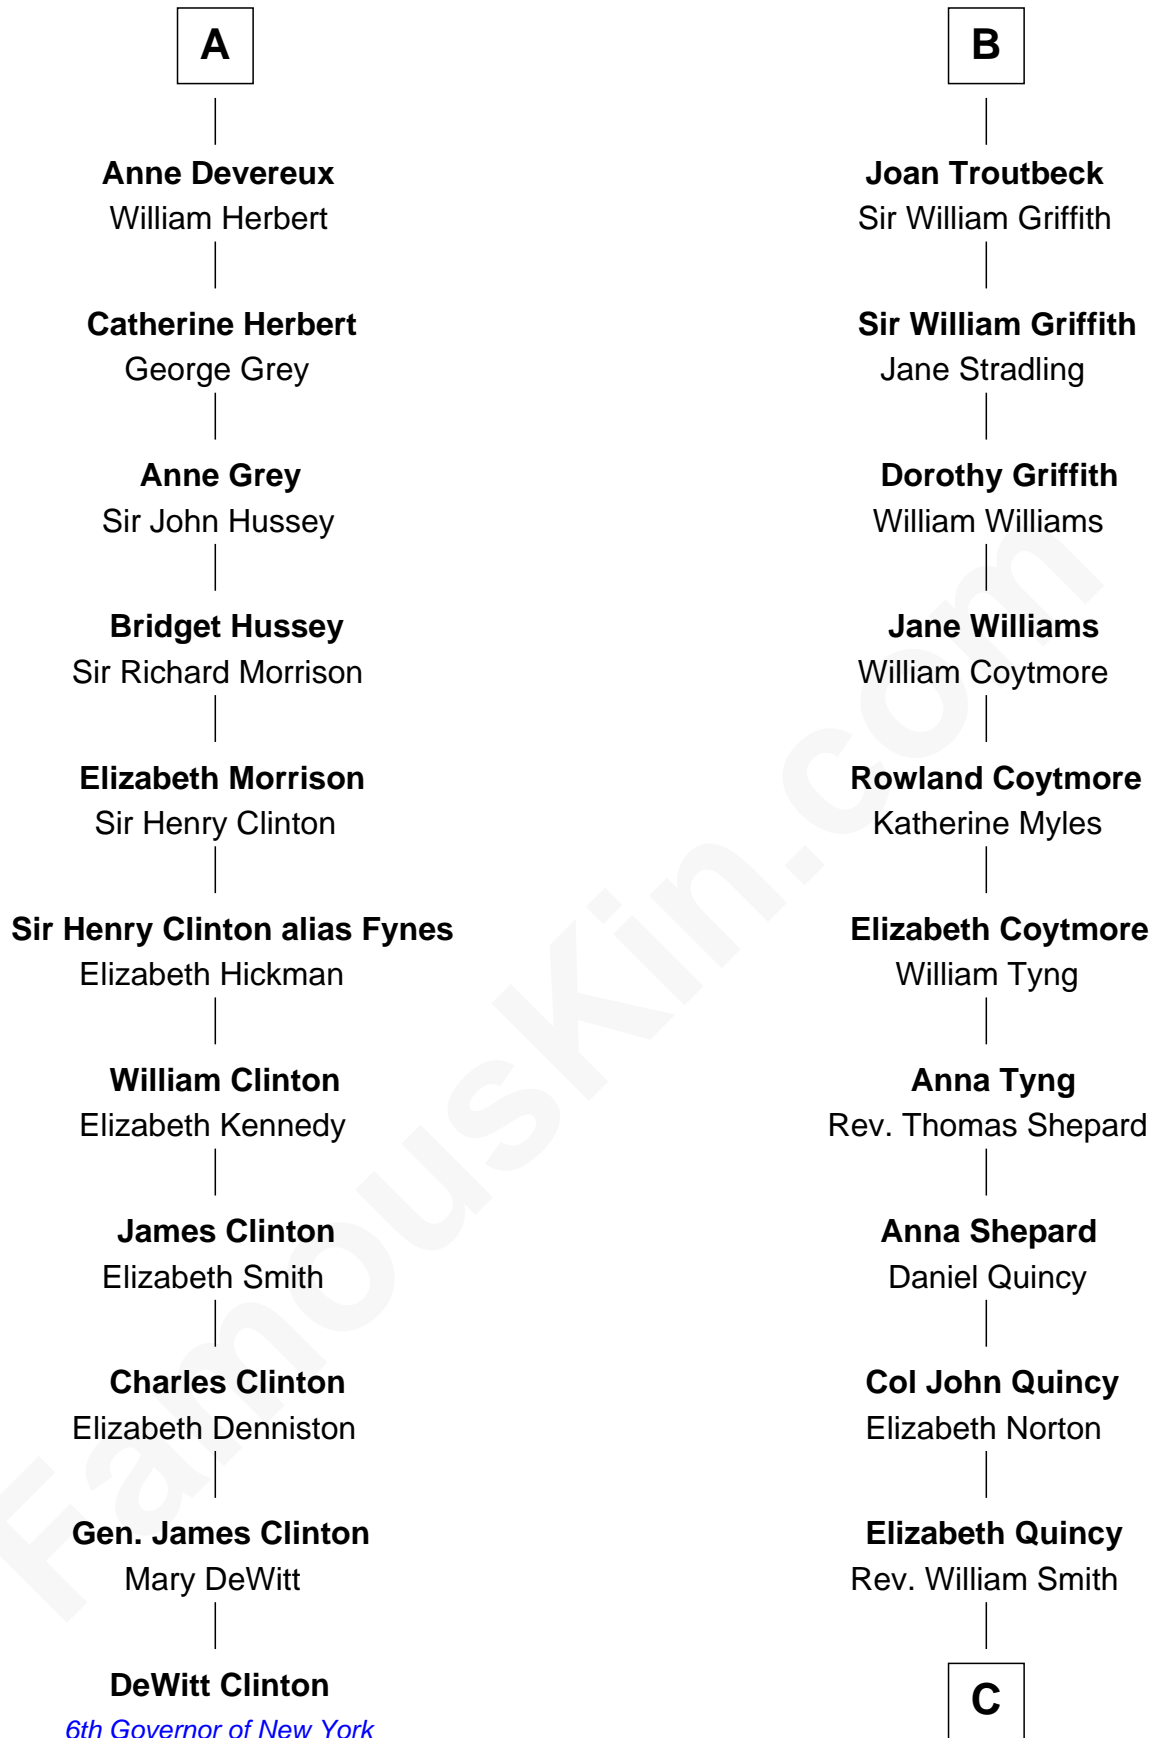

FamousKin.com Relationship Chart of

DeWitt Clinton

6th Governor of New York

17th cousin 1 time removed of

John Quincy Adams

6th U.S. President

Sir Humphrey de Bohun

Eleanor de Braiose

Margery de Bohun
Sir Thebaud de Verdun

Sir Thebaud de Verdun
Maud Mortimer

Margery de Verdun
Sir John Crophull

Thomas Crophull
Sybil Delabere

Agnes Crophull
Sir Walter Devereux

Sir Walter Devereux
Elizabeth Bromwich

Sir Walter Devereux
Elizabeth Merbery

A

Humphrey de Bohun
Maud de Fiennes

Humphrey de Bohun
Elizabeth Plantagenet

Sir William de Bohun
Elizabeth de Badlesmere

Elizabeth de Bohun
Sir Richard Fitzalan

Elizabeth Fitzalan
Sir Robert Goushill

Joan Goushill
Sir Thomas Stanley

Margaret Stanley
Sir William Troutbeck

B

C

Abigail Quincy Smith

John Adams

John Quincy Adams

6th U.S. President